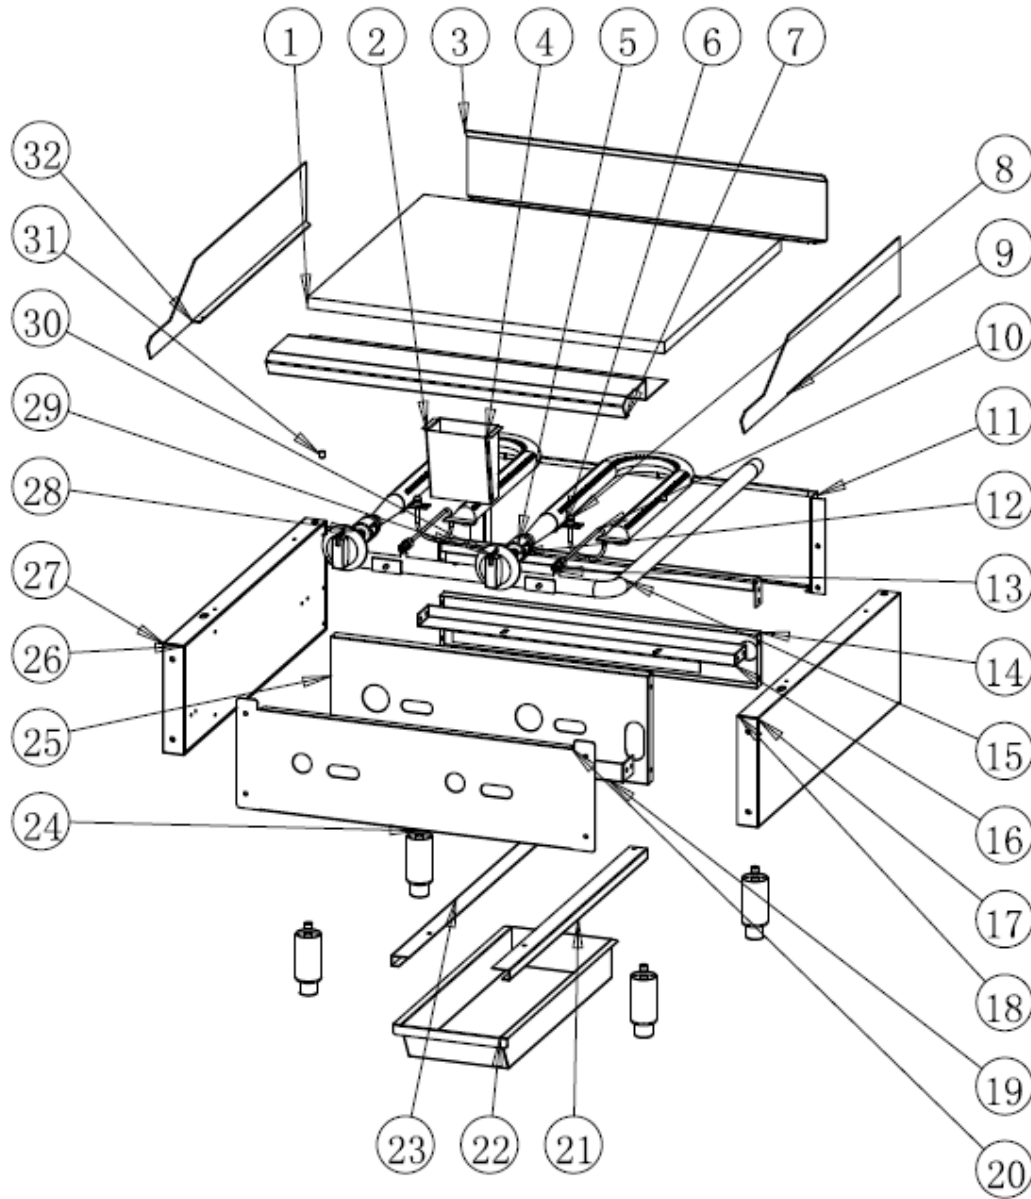

KGR24M Exploded View

KGR24M Part List

No.	Part Code	Part Name	QTY
1	302010394	GRIDDLE PLATE	1
2	20229097016	SIDE PANEL 2 (DRIP PAN)	1
3	20229097014	BACK SIDE PANEL (COAMING)	1
4	20229097015	SIDE PANEL 1 (DRIP PAN)	1
5	302130387	U-SHAPED BURNER	2
6	314200003	FIXED PLATE (PILOT)	2
7	20229097011	FRONT PLATEN	1
8	302130019	PILOT	2
9	20229097013	RIGHT SIDE PANEL (COAMING)	1
10	315020043	SUPPLY PIPE (PILOT)	2
11	20229097017	FLUE PANEL	1
12	302220059	Gas valve	2
13	302220028	NG/LPG REGULATION VALVE	2
14	20229097010	LOWER REAR SHROUDING	1
15	302180483	GAS INLET PIPE	1
16	20229097008	FIXED PLATE (BURNER)	1
17	20229097027	RIGHT SIDE PANEL (EXTERNAL HOUSING)	1
18	20229097004	RIGHT SIDE PANEL (INTERNAL HOUSING)	1
19	20229097007	LOWER FRONT BEAM	1
20	20229097030	FRONT PANEL	1
21	20229097019	RIGHT GUIDE RAIL	1
22	20229097020	OIL TRAY	1
23	20229097018	LEFT GUIDE RAIL	1
24	302090047	ADJUSTABLE LEG	4
25	20229097006	FRONT HEAT SHIELD	1
26	20229097003	LEFT SIDE PANEL (INTERNAL HOUSING)	1
27	20229097026	LEFT SIDE PANEL (EXTERNAL HOUSING)	1
28	302150078	51# NOZZLE - LP	4
	302150282	37# NOZZLE - NG	4
29	20229097009	TOP REAR BEAM	1
30	301110274	KNOB	2
31	302200536	LOCATION PIN (GRIDDLE PLATE)	4
32	20229097012	LEFT SIDE PANEL (COAMING)	1