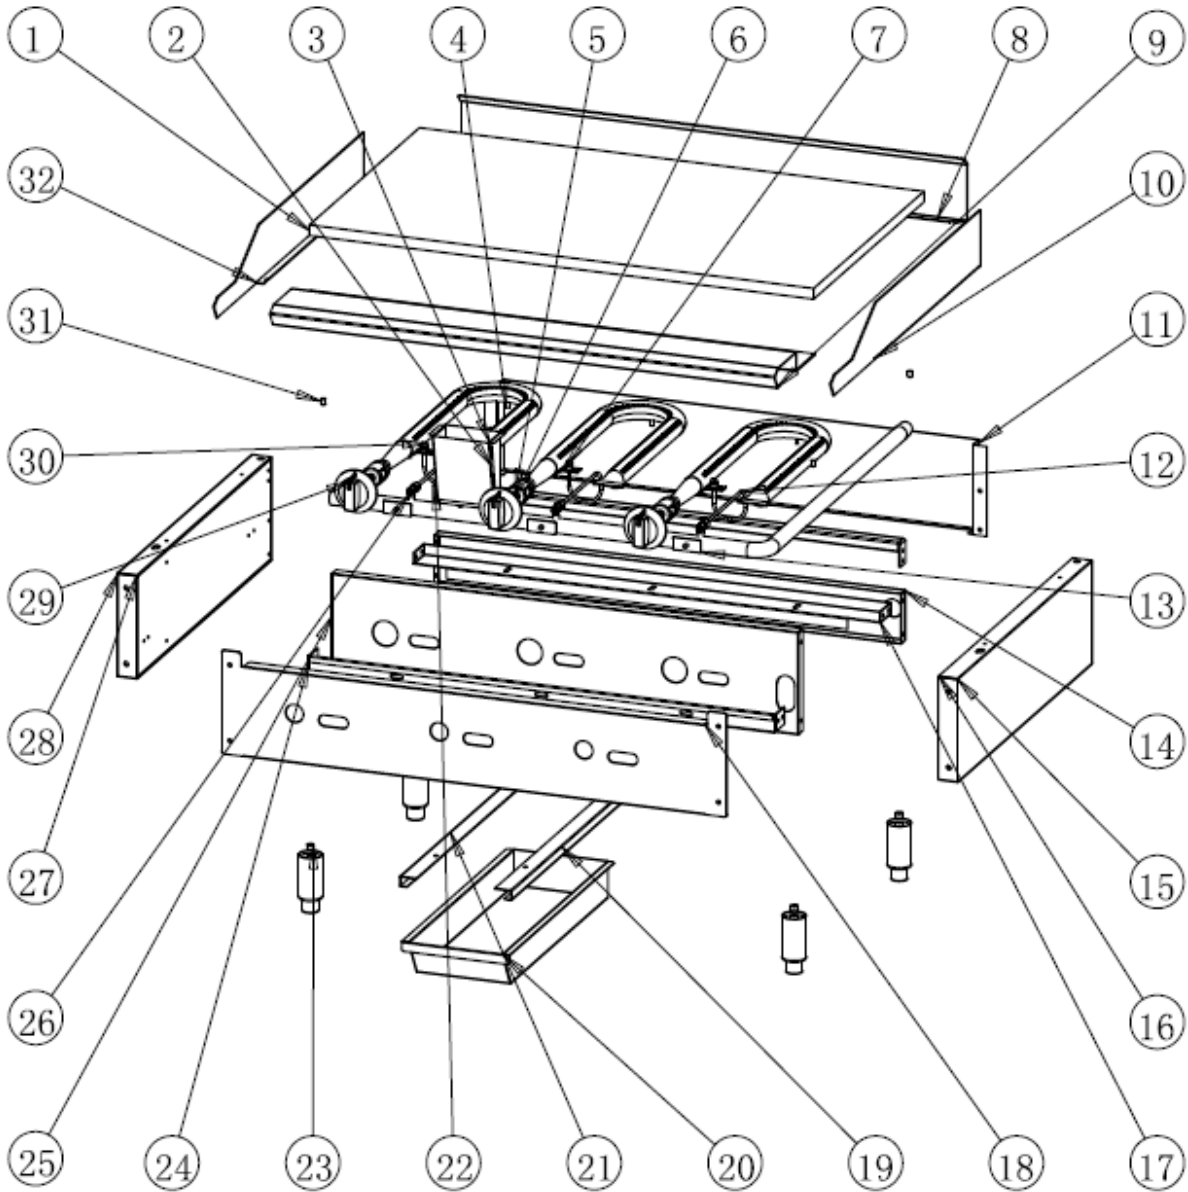

KGR36M Exploded View

KGR36T Part List

No.	Part Code	Part Name	QTY
1	302010395	GRIDDLE PLATE	1
2	20229097015	SIDE PANEL 1 (DRIP PAN)	1
3	20229097016	SIDE PANEL 2 (DRIP PAN)	1
4	302130387	U-SHAPED BURNER	3
5	302150078	51# NOZZLE - LP	6
	302150282	37# NOZZLE - NG	6
6	302220059	Gas valve	3
7	314200003	FIXED PLATE (PILOT)	3
8	20229098008	BACK SIDE PANEL (COAMING)	1
9	20229098007	FRONT PLATEN	1
10	20229097013	RIGHT SIDE PANEL (COAMING)	1
11	20229098009	FLUE PANEL	1
12	315020043	SUPPLY PIPE (PILOT)	3
13	302180484	GAS INLET PIPE	1
14	20229098006	LOWER REAR SHROUDING	1
15	20229097027	RIGHT SIDE PANEL (EXTERNAL HOUSING)	1
16	20229097004	RIGHT SIDE PANEL (INTERNAL HOUSING)	1
17	20229098004	FIXED PLATE (BURNER)	1
18	20229098013	FRONT PANEL	1
19	20229097019	RIGHT GUIDE RAIL	1
20	20229097020	OIL TRAY	1
21	20229097018	LEFT GUIDE RAIL	1
22	20229098005	TOP REAR BEAM	1
23	302090047	ADJUSTABLE LEG	4
24	20229098003	LOWER FRONT BEAM	1
25	20229098002	FRONT HEAT SHIELD	1
26	302220028	NG/LPG REGULATION VALVE	3
27	20229097003	LEFT SIDE PANEL (INTERNAL HOUSING)	1
28	20229097026	LEFT SIDE PANEL (EXTERNAL HOUSING)	1
29	301110274	KNOB	3
30	302130019	PILOT	3
31	302200536	LOCATION PIN (GRIDDLE PLATE)	4
32	20229097012	LEFT SIDE PANEL (COAMING)	1