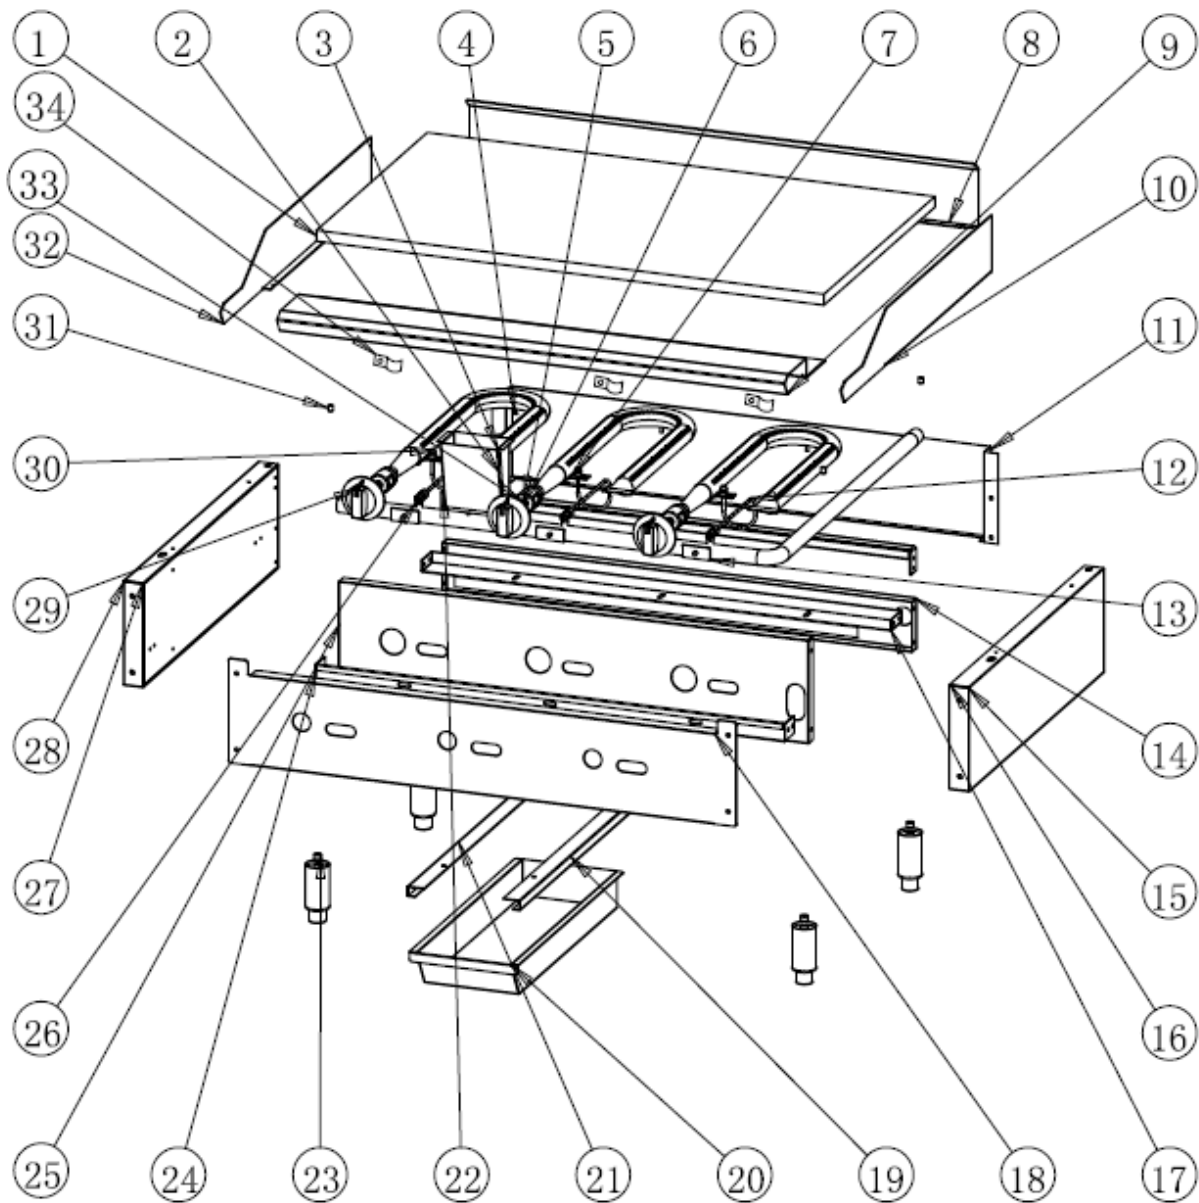

KGR36T Exploded View

KGR36T Part List

No.	Part Code	Part Name	QTY
1	302010432	GRIDDLE PLATE	1
2	20229097015	SIDE PANEL 1 (DRIP PAN)	1
3	20229097016	SIDE PANEL 2 (DRIP PAN)	1
4	302130387	U-SHAPED BURNER	3
5	302150078	51# NOZZLE - LP	6
	302150283	36# NOZZLE - NG	6
6	302220045	GAS VALVE	3
7	314200003	FIXED PLATE (PILOT)	3
8	20229098008	BACK SIDE PANEL (COAMING)	1
9	20229098007	FRONT PLATEN	1
10	20229106008	RIGHT SIDE PANEL (COAMING)	1
11	20229098009	FLUE PANEL	1
12	302060691	SUPPLY PIPE (PILOT)	3
13	302180602	GAS INLET PIPE	1
14	20229098006	LOWER REAR SHROUDING	1
15	20229106002	RIGHT SIDE PANEL (EXTERNAL HOUSING)	1
16	20229106004	RIGHT SIDE PANEL (INTERNAL HOUSING)	1
17	20229098004	FIXED PLATE (BURNER)	1
18	20229107007	FRONT PANEL	1
19	20229106010	RIGHT GUIDE RAIL	1
20	20229097020	OIL TRAY	1
21	20229106009	LEFT GUIDE RAIL	1
22	20229098005	TOP REAR BEAM	1
23	302090047	ADJUSTABLE LEG	4
24	20229098003	LOWER FRONT BEAM	1
25	20229107002	FRONT HEAT SHIELD	1
26	302220028	NG/LPG REGULATION VALVE	3
27	20229106003	LEFT SIDE PANEL (INTERNAL HOUSING)	1
28	20229106001	LEFT SIDE PANEL (EXTERNAL HOUSING)	1
29	301110274	KNOB	3
30	302130019	PILOT	3
31	302200536	LOCATION PIN (GRIDDLE PLATE)	4
32	20229106007	LEFT SIDE PANEL (COAMING)	1
33	302140130	TRANSITION JOINT	3
34	314200004	PROBE FIXER	6