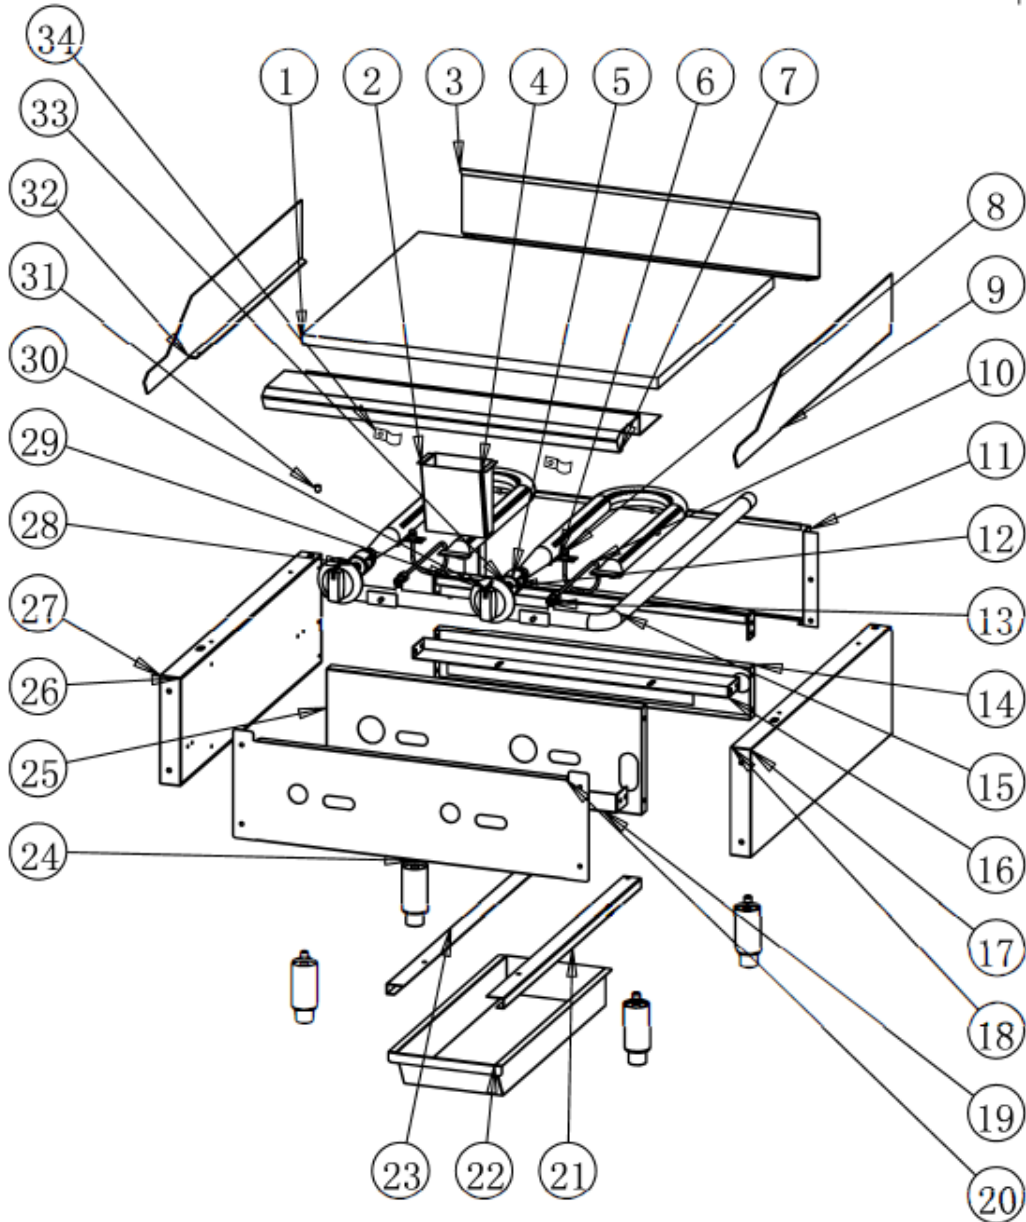

KGR24T Exploded View

KGR24T Part List

No.	Part Code	Part Name	QTY
1	302010431	GRIDDLE PLATE	1
2	20229097016	SIDE PANEL 2 (DRIP PAN)	1
3	20229097014	BACK SIDE PANEL (COAMING)	1
4	20229097015	SIDE PANEL 1 (DRIP PAN)	1
5	302130387	U-SHAPED BURNER	2
6	314200003	FIXED PLATE (PILOT)	2
7	20229097011	FRONT PLATEN	1
8	302130019	PILOT	2
9	20229106008	RIGHT SIDE PANEL (COAMING)	1
10	302060691	SUPPLY PIPE (PILOT)	2
11	20229097017	FLUE PANEL	1
12	302220045	GAS VALVE	2
13	302220028	NG/LPG REGULATION VALVE	2
14	20229097010	LOWER REAR SHROUDING	1
15	302180601	GAS INLET PIPE	1
16	20229097008	FIXED PLATE (BURNER)	1
17	20229106002	RIGHT SIDE PANEL (EXTERNAL HOUSING)	1
18	20229106004	RIGHT SIDE PANEL (INTERNAL HOUSING)	1
19	20229097007	LOWER FRONT BEAM	1
20	20229106018	FRONT PANEL	1
21	20229106010	RIGHT GUIDE RAIL	1
22	20229097020	OIL TRAY	1
23	20229106009	LEFT GUIDE RAIL	1
24	302090047	ADJUSTABLE LEG	4
25	20229106006	FRONT HEAT SHIELD	1
26	20229106003	LEFT SIDE PANEL (INTERNAL HOUSING)	1
27	20229106001	LEFT SIDE PANEL (EXTERNAL HOUSING)	1
28	302150078	51# NOZZLE - LP	4
28	302150283	36# NOZZLE - NG	4
29	20229097009	TOP REAR BEAM	1
30	301110274	KNOB	2
31	302200536	LOCATION PIN (GRIDDLE PLATE)	4
32	20229106007	LEFT SIDE PANEL (COAMING)	1
33	302140130	TRANSITION JOINT	2
34	314200004	PROBE FIXER	4