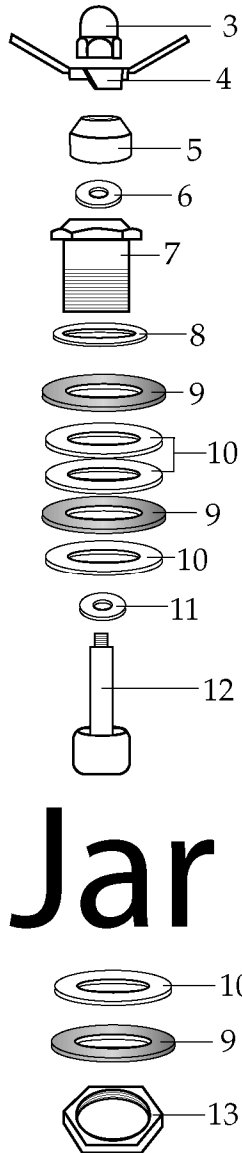

003548 Blending Assy.

| Illustration# | Part# | Description |
|---------------|--------|-------------------------|
| 3 | 003504 | Cap Nut |
| 4 | 003540 | Blade |
| 5 | 003503 | Bearing Cap |
| 6 | 003508 | Washer |
| 7 | 010012 | Bearing Holder |
| 8 | 009724 | Washer /nylon |
| 9 | 003737 | Washer /stainless steel |
| 10 | 003509 | Washer /neoprene |
| 11 | 003510 | Washer /linen-phen. |
| 12 | 003500 | Shaft |
| 13 | 009780 | Hex Nut /left handed |