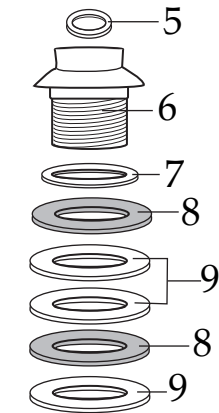

007314W

Blending Assy.

Jar

Illustration#	Part#	Description
1	003504	Cap Nut
2	024203	Blade
3	003609	Washer /stainless steel
4	003601	Drive Shaft
5	002903	Washer
6	009778	Bearing Holder
7	009724	Washer /nylon
8	003537	Washer /stainless steel
9	003509	Washer /neoprene (rubber)
10	009780	Hex Nut
11	003526	Washer /phenolic
12	006937	Washer /stainless steel
13	003138	Coupling (wagon wheel)