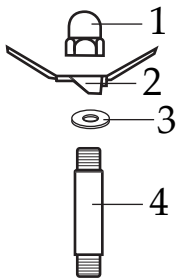

007314W

Blending Assy.

Jar

Illustration#	Part#	Description
1	003504	Cap Nut
2	024203	Blade
3	003609	Washer /stainless steel
4	003601	Drive Shaft
5	002903	Washer
6	009778	Bearing Holder
7	009724	Washer /nylon
8	003537	Washer /stainless steel
9	003509	Washer /neoprene (rubber)
10	009780	Hex Nut
11	003526	Washer /phenolic
12	006937	Washer /stainless steel
13	003138	Coupling (wagon wheel)