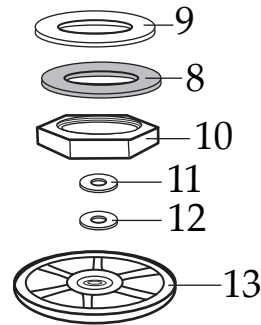

007314W

Blending Assy.

Jar

Illustration#	Part#	Description
1	003504	Cap Nut
2	024203	Blade
3	003609	Washer /stainless steel
4	003601	Drive Shaft
5	002903	Washer
6	009778	Bearing Holder
7	009724	Washer /nylon
8	003537	Washer /stainless steel
9	003509	Washer /neoprene (rubber)
10	009780	Hex Nut
11	003526	Washer /phenolic
12	006937	Washer /stainless steel
13	003138	Coupling (wagon wheel)