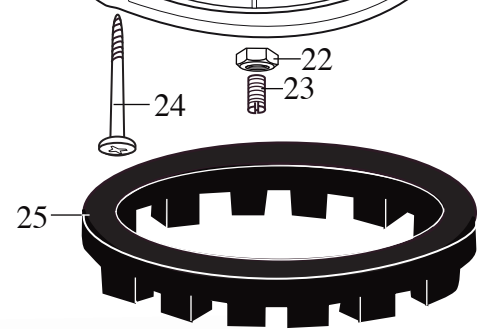

Unit Information
 120V - 60Hz - 4.8 Amps
 1 Year Warranty

Juice Extractor

5001C

plastic bowl & cover

6001C

stainless Steel bowl & cover

015402

Name Plate

501289

Filters (package of 200)

NEMA 5-15

Wiring Diagram
 (on units after 4/30/2008)

Wiring Diagram

Date Code Location
 YY|MM|DD
 year year | month month | day day

Catalog	Model
5001C	31JE26
6001C	31JE27

WARING
COMMERCIAL
314 Ella T. Grasso Ave.
Torrington, CT 06790
Tele. 1-800-269-6640
Fax 860-496-9017
www.waringcommercialproducts.com

Illustration #	Part #	Description
1	016126	Black Pusher
2	015170	Plastic Cover
	028066	Stainless Steel Cover <i>(changed after 3/27/2009)</i>
3	026093	Clutch <i>(changed after 3/12/2002)</i>
4	015180	Shredder Plate (blade)
5	015174	Strainer Basket
6	015168	Plastic Bowl
	015205	Stainless Steel Bowl
7	015167	Speed Nut
8	015166-01	Impeller <i>(changed after 1/6/2003)</i>
9	028739-01	White Top Housing <i>(on units after 10/21/2011)</i>
	015406	White Upper Housing
10	017887	Screw (2 required)
11	015178	Cover Lock (2 required)
12	017245	Rocker Switch
13	026572	Rotor Assembly <i>(on units after 6/9/2003)</i>
	501235	Rotor Assembly (with 015158 - Ball Bearing)
14	029029	Stator <i>(on units after 4/30/2008)</i>
	502918	Stator <i>(Obsolete on units after 7/9/2003)</i>
	026954	Stator <i>(on units after 6/9/2003)</i> 026570 with terminal)
	015176	Stator
15	015177	Screw (2 required)
16	501316	Cord Set
17	015337	Ground Washer
18	002436	Ground Screw
19	015185	Support Disk (2 required)
20	012409	Crimp Connector
21	015186-01-X	Bottom Housing <i>(on units after 4/30/2008)</i>
	015186-01-A	Bottom Housing <i>(on units after 10/5/2006)</i>
	015186-01	Bottom Housing
22	015188	Hex Nut
23	015187	Set Screw
24	015177	Screw (4 required)
25	016129	Black Foot Ring

Parts No Longer Used *(on units before 6/5/2008)*

015183 - Reset Switch

015184 - Hex Nut