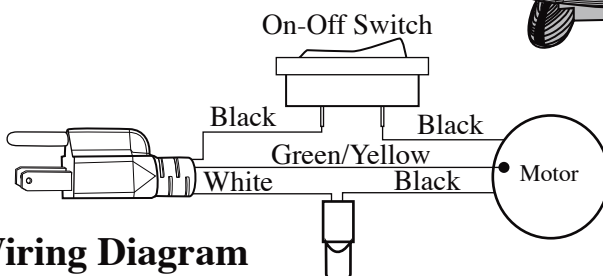

NEMA 5-15

Wiring Diagram
(on units after 4/30/2008)