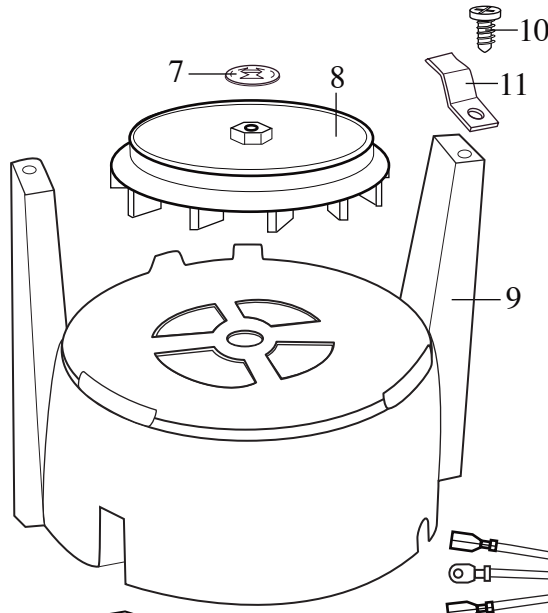

Unit Information
 120V - 60Hz - 4.8 Amps
 1 Year Warranty

Juice Extractor

5001C

plastic bowl & cover

6001C

stainless Steel bowl & cover

015402

Name Plate

501289

Filters (package of 200)

NEMA 5-15

Wiring Diagram
 (on units after 4/30/2008)

Wiring Diagram

Date Code Location
 YY|MM|DD
 year year | month month | day day

Catalog	Model
5001C	31JE26
6001C	31JE27

WARING
COMMERCIAL
314 Ella T. Grasso Ave.
Torrington, CT 06790
Tele. 1-800-269-6640
Fax 860-496-9017
www.waringcommercialproducts.com

Illustration #	Part #	Description
1	016126	Black Pusher
2	015170	Plastic Cover
	028066	Stainless Steel Cover <i>(changed after 3/27/2009)</i>
3	026093	Clutch <i>(changed after 3/12/2002)</i>
4	015180	Shredder Plate (blade)
5	015174	Strainer Basket
6	015168	Plastic Bowl
	015205	Stainless Steel Bowl
7	015167	Speed Nut
8	015166-01	Impeller <i>(changed after 1/6/2003)</i>
9	028739-01	White Top Housing <i>(on units after 10/21/2011)</i>
	015406	White Upper Housing
10	017887	Screw (2 required)
11	015178	Cover Lock (2 required)
12	017245	Rocker Switch
13	026572	Rotor Assembly <i>(on units after 6/9/2003)</i>
	501235	Rotor Assembly (with 015158 - Ball Bearing)
14	029029	Stator <i>(on units after 4/30/2008)</i>
	502918	Stator <i>(Obsolete on units after 7/9/2003)</i>
	026954	Stator <i>(on units after 6/9/2003)</i> 026570 with terminal)
	015176	Stator
15	015177	Screw (2 required)
16	501316	Cord Set
17	015337	Ground Washer
18	002436	Ground Screw
19	015185	Support Disk (2 required)
20	012409	Crimp Connector
21	015186-01-X	Bottom Housing <i>(on units after 4/30/2008)</i>
	015186-01-A	Bottom Housing <i>(on units after 10/5/2006)</i>
	015186-01	Bottom Housing
22	015188	Hex Nut
23	015187	Set Screw
24	015177	Screw (4 required)
25	016129	Black Foot Ring

Parts No Longer Used *(on units before 6/5/2008)*

015183 - Reset Switch

015184 - Hex Nut