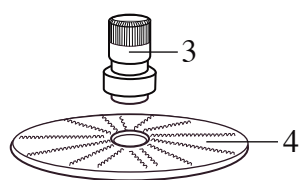

Unit Information
 120V - 60Hz - 4.8 Amps
 1 Year Warranty

Juice Extractor

5001C

plastic bowl & cover

6001C

stainless Steel bowl & cover

015402

Name Plate

501289

Filters (package of 200)

NEMA 5-15

Wiring Diagram
 (on units after 4/30/2008)

Wiring Diagram

Date Code Location
 YY|MM|DD
 year year | month month | day day

Catalog	Model
5001C	31JE26
6001C	31JE27

WARING
COMMERCIAL
314 Ella T. Grasso Ave.
Torrington, CT 06790
Tele. 1-800-269-6640
Fax 860-496-9017
www.waringcommercialproducts.com

Illustration #	Part #	Description
1	016126	Black Pusher
2	015170	Plastic Cover
	028066	Stainless Steel Cover <i>(changed after 3/27/2009)</i>
3	026093	Clutch <i>(changed after 3/12/2002)</i>
4	015180	Shredder Plate (blade)
5	015174	Strainer Basket
6	015168	Plastic Bowl
	015205	Stainless Steel Bowl
7	015167	Speed Nut
8	015166-01	Impeller <i>(changed after 1/6/2003)</i>
9	028739-01	White Top Housing <i>(on units after 10/21/2011)</i>
	015406	White Upper Housing
10	017887	Screw (2 required)
11	015178	Cover Lock (2 required)
12	017245	Rocker Switch
13	026572	Rotor Assembly <i>(on units after 6/9/2003)</i>
	501235	Rotor Assembly (with 015158 - Ball Bearing)
14	029029	Stator <i>(on units after 4/30/2008)</i>
	502918	Stator <i>(Obsolete on units after 7/9/2003)</i>
	026954	Stator <i>(on units after 6/9/2003)</i> 026570 with terminal)
	015176	Stator
15	015177	Screw (2 required)
16	501316	Cord Set
17	015337	Ground Washer
18	002436	Ground Screw
19	015185	Support Disk (2 required)
20	012409	Crimp Connector
21	015186-01-X	Bottom Housing <i>(on units after 4/30/2008)</i>
	015186-01-A	Bottom Housing <i>(on units after 10/5/2006)</i>
	015186-01	Bottom Housing
22	015188	Hex Nut
23	015187	Set Screw
24	015177	Screw (4 required)
25	016129	Black Foot Ring

Parts No Longer Used *(on units before 6/5/2008)*

015183 - Reset Switch

015184 - Hex Nut