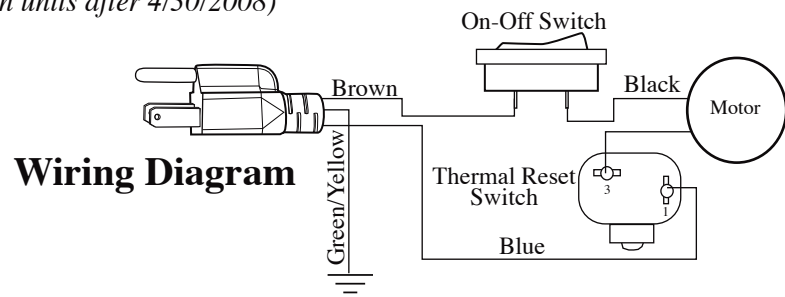

501289

Filters (package of 200)

NEMA 5-15

Wiring Diagram
 (on units after 4/30/2008)

Wiring Diagram

Date Code Location
 YY|MM|DD
 year year | month month | day day

Catalog	Model
5001C	31JE26
6001C	31JE27

WARING
COMMERCIAL
314 Ella T. Grasso Ave.
Torrington, CT 06790
Tele. 1-800-269-6640
Fax 860-496-9017
www.waringcommercialproducts.com