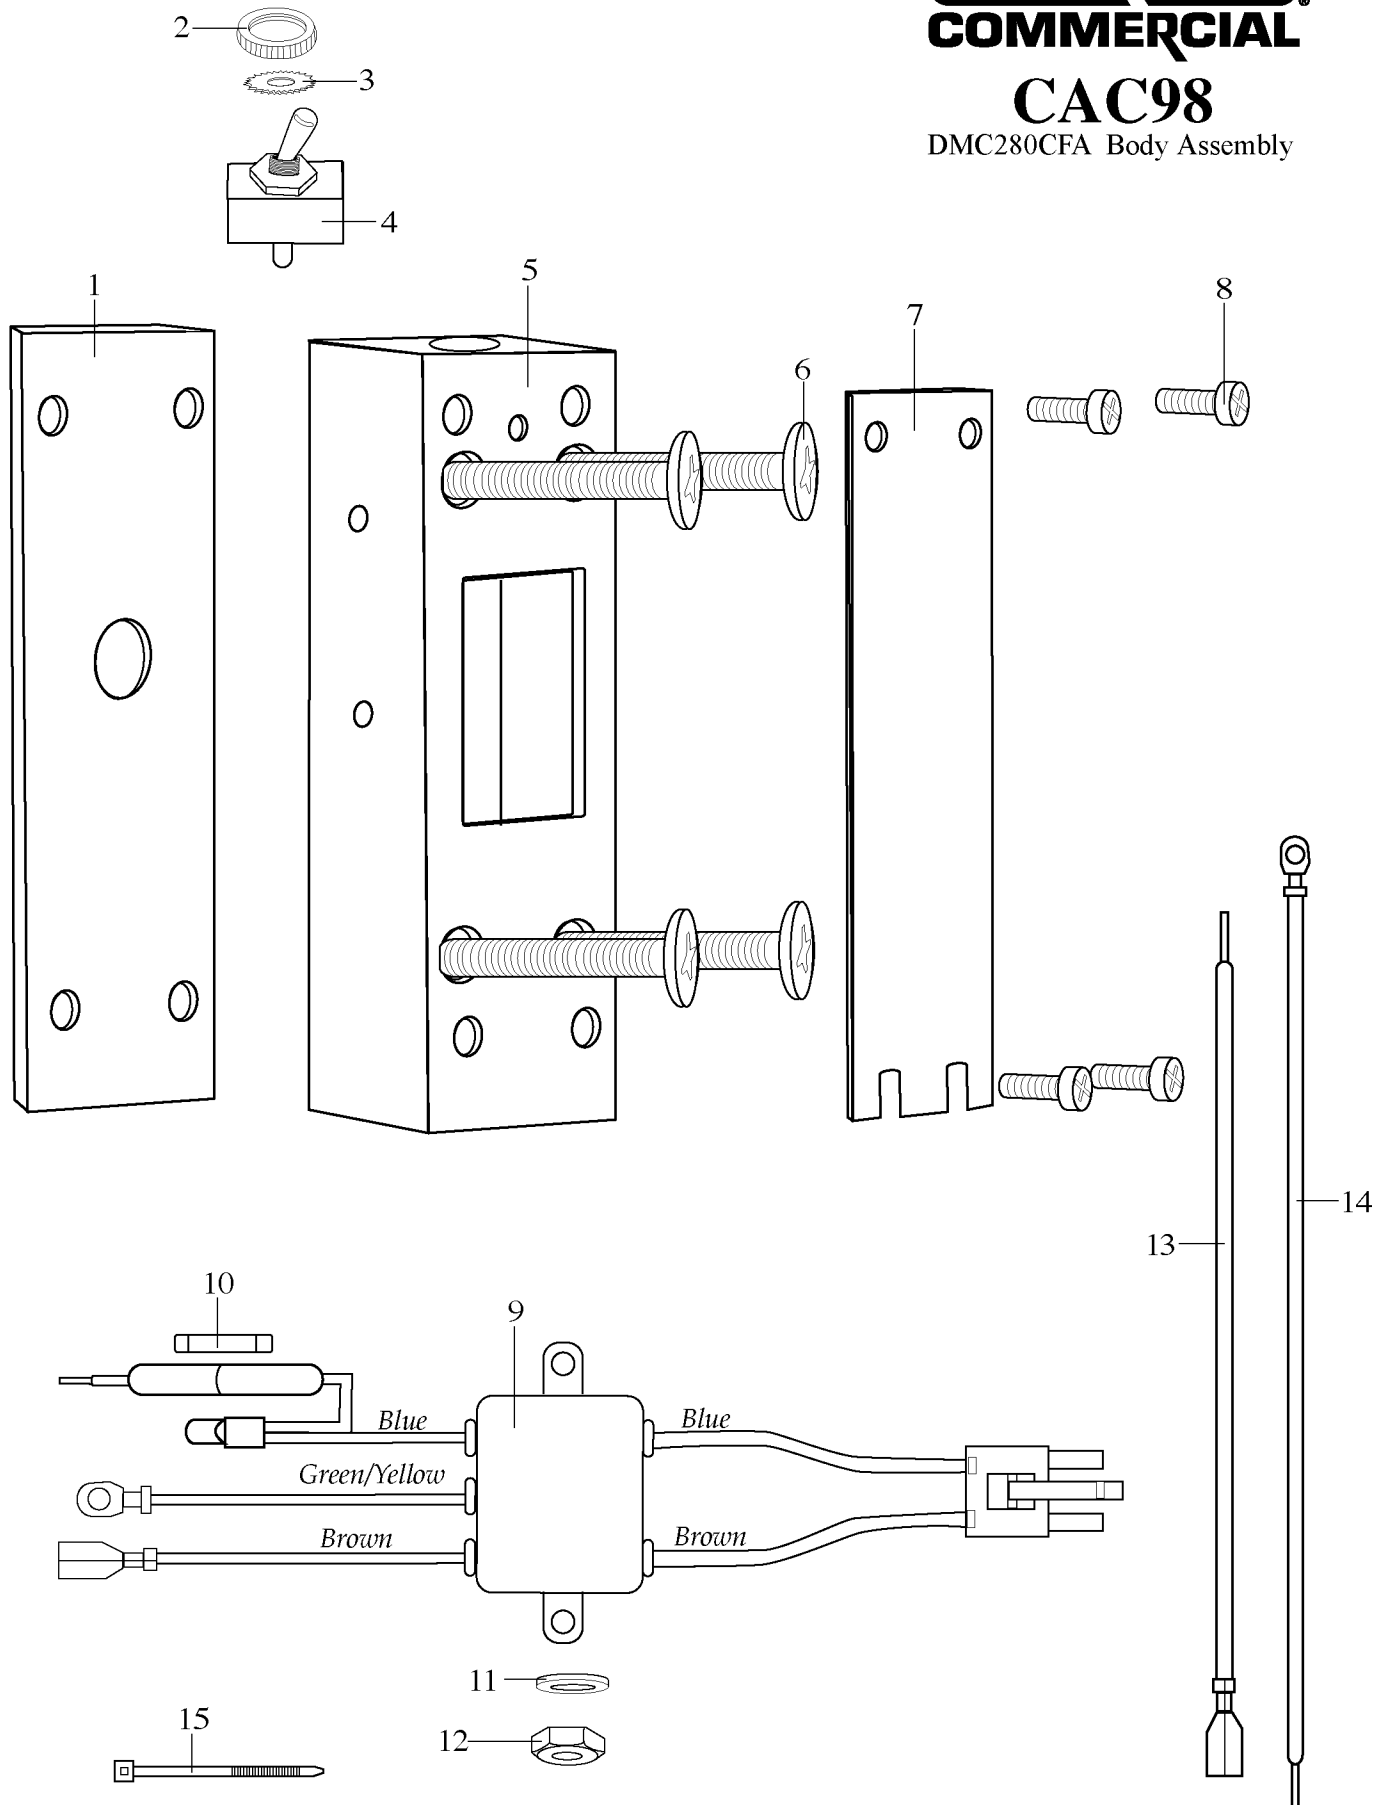

**WARING**  
**COMMERCIAL**

**CAC98**

DMC280CFA Body Assembly

<b>Illustration#</b>	<b>Part#</b>	<b>Description</b>
1	028146	Mounting Plate
2	015098	Ring Nut
3	014604	Washer
4	026825	Toggle Switch
5	028053	Drink Mixer Body w/ pem studs
6	024585	Screw 4 Req.'d
7	028154	Cover Plate
8	028061	Screw 4 Req.'d
9	503043	Filter Assembly /comes with fuse holder & fuse
10	028256	Fuse /1.5 amp. slo-blo
11	002943	Washer 3 Req.'d
12	002944	Hex Nut 3 Req.'d
13	503047	Brown Lead Assembly
14	503046	Green/Yellow Lead Assembly 9"
15	013731	Cable Tie 1 Req.'d