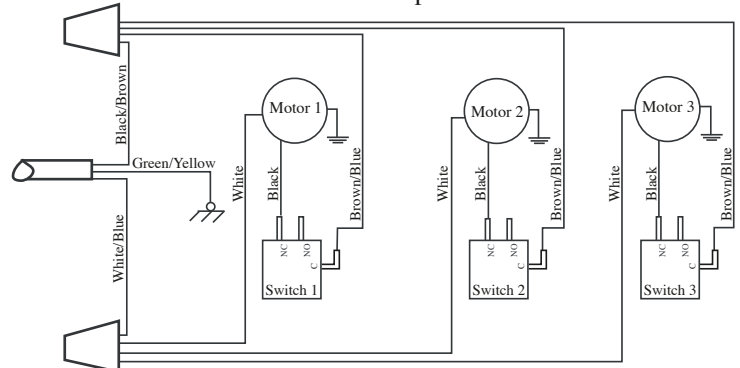

WARING COMMERCIAL DMC201DCA

Triple Head Drink Mixer

Front View of Current Knob

017440 /CAC20
Container (optional)

Illustration #	Part #	Description
1	029269	Screw 7 Req.'d
2	029271	Washer 7 Req.'d
3	029270	Rear Panel
4	029272	Screw 9 Req.'d
5	029273	Washer 9 Req.'d
6	029269	Screw 6 Req.'d
7	029283	Washer 6 Req.'d
8	030318 029274	Switch & Bracket Assy. 3 Req.'d (<i>current production</i>) Switch & Bracket Assy. 3 Req.'d (<i>older units</i>)
9	029275	Switch Return Spring 3 Req.'d
10	029269	Screw
11	029276	Washer
12	029277	Lead - blue 3 Req.'d
13	016567	Wire Nut 2 Req.'d
14	013731	Cable Tie 5 Req.'d
15	029278	Cord Set
16	029279	Strain Relief
17	503213	Frame Assy. /stand & front panel
18	030319 026720	Knob-screw on 3 Req.'d (<i>current production</i>) Knob-snap on 3 Req.'d (<i>older units</i>)
19	029281	Container Support Screw 3 Req.'d
20	029282	Container Support 3 Req.'d
21	029284	Foot 4 Req.'d
22	029286	Clamp 2 Req.'d
23	029287	Rivet 2 Req.'d
24	029288	Stabilizer
25	029289 029290 029291	Motor Head 3 Req.'d disk agitator /head comes with this part screw /head comes with this part
26	029292	Butterfly Agitator 3 Req.'d