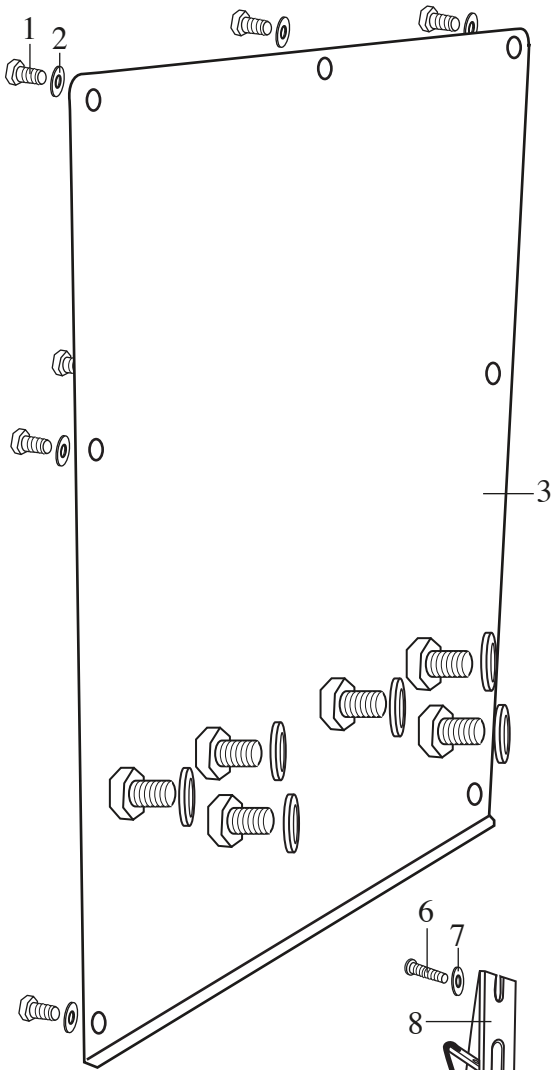

WARING COMMERCIAL DMC201DCA

Triple Head Drink Mixer

Front View of Current Knob

017440 /CAC20
Container (optional)

Illustration #	Part #	Description
1	029269	Screw 7 Req.'d
2	029271	Washer 7 Req.'d
3	029270	Rear Panel
4	029272	Screw 9 Req.'d
5	029273	Washer 9 Req.'d
6	029269	Screw 6 Req.'d
7	029283	Washer 6 Req.'d
8	030318 029274	Switch & Bracket Assy. 3 Req.'d (<i>current production</i>) Switch & Bracket Assy. 3 Req.'d (<i>older units</i>)
9	029275	Switch Return Spring 3 Req.'d
10	029269	Screw
11	029276	Washer
12	029277	Lead - blue 3 Req.'d
13	016567	Wire Nut 2 Req.'d
14	013731	Cable Tie 5 Req.'d
15	029278	Cord Set
16	029279	Strain Relief
17	503213	Frame Assy. /stand & front panel
18	030319 026720	Knob-screw on 3 Req.'d (<i>current production</i>) Knob-snap on 3 Req.'d (<i>older units</i>)
19	029281	Container Support Screw 3 Req.'d
20	029282	Container Support 3 Req.'d
21	029284	Foot 4 Req.'d
22	029286	Clamp 2 Req.'d
23	029287	Rivet 2 Req.'d
24	029288	Stabilizer
25	029289 029290 029291	Motor Head 3 Req.'d disk agitator /head comes with this part screw /head comes with this part
26	029292	Butterfly Agitator 3 Req.'d