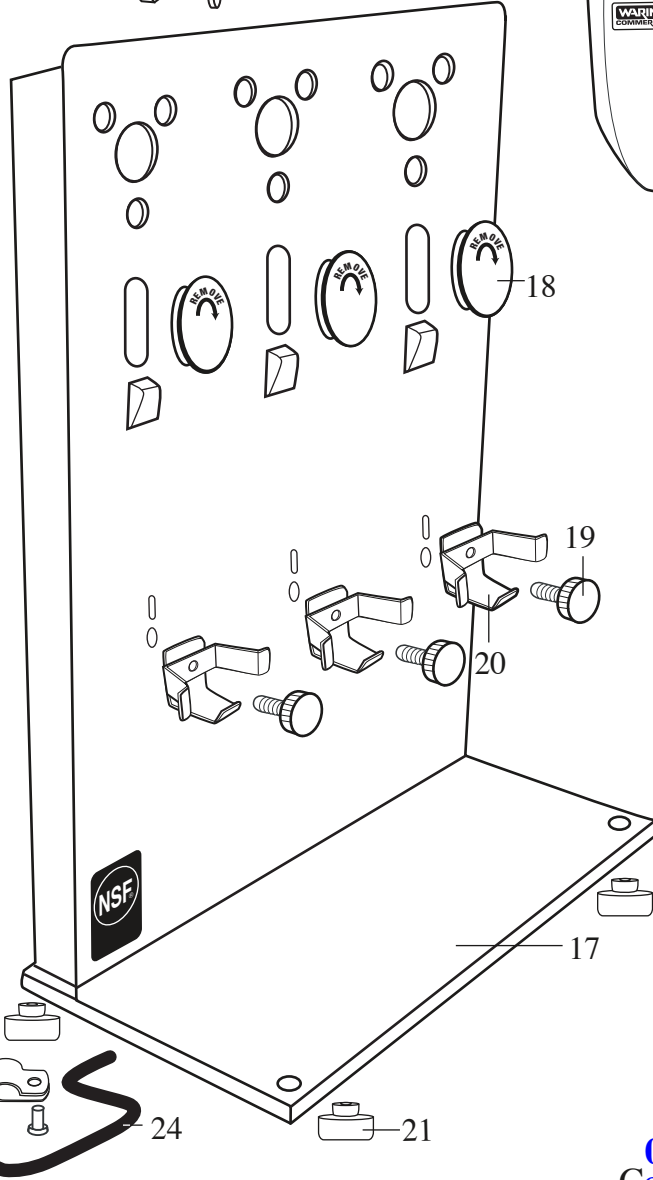

WARING COMMERCIAL DMC201DCA

Triple Head Drink Mixer

Front View of Current Knob

017440 /CAC20
Container (optional)

Illustration #	Part #	Description
1	029269	Screw 7 Req.'d
2	029271	Washer 7 Req.'d
3	029270	Rear Panel
4	029272	Screw 9 Req.'d
5	029273	Washer 9 Req.'d
6	029269	Screw 6 Req.'d
7	029283	Washer 6 Req.'d
8	030318 029274	Switch & Bracket Assy. 3 Req.'d (<i>current production</i>) Switch & Bracket Assy. 3 Req.'d (<i>older units</i>)
9	029275	Switch Return Spring 3 Req.'d
10	029269	Screw
11	029276	Washer
12	029277	Lead - blue 3 Req.'d
13	016567	Wire Nut 2 Req.'d
14	013731	Cable Tie 5 Req.'d
15	029278	Cord Set
16	029279	Strain Relief
17	503213	Frame Assy. /stand & front panel
18	030319 026720	Knob-screw on 3 Req.'d (<i>current production</i>) Knob-snap on 3 Req.'d (<i>older units</i>)
19	029281	Container Support Screw 3 Req.'d
20	029282	Container Support 3 Req.'d
21	029284	Foot 4 Req.'d
22	029286	Clamp 2 Req.'d
23	029287	Rivet 2 Req.'d
24	029288	Stabilizer
25	029289 029290 029291	Motor Head 3 Req.'d disk agitator /head comes with this part screw /head comes with this part
26	029292	Butterfly Agitator 3 Req.'d