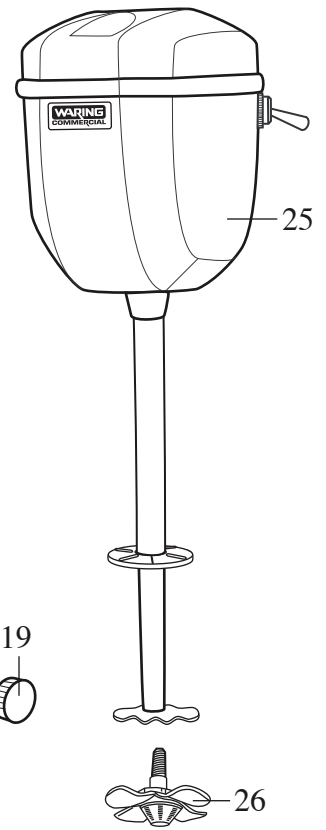

WARING COMMERCIAL DMC201DCA

Triple Head Drink Mixer

Front View of Current Knob

017440 /CAC20
Container (optional)

Illustration #	Part #	Description
1	029269	Screw 7 Req.'d
2	029271	Washer 7 Req.'d
3	029270	Rear Panel
4	029272	Screw 9 Req.'d
5	029273	Washer 9 Req.'d
6	029269	Screw 6 Req.'d
7	029283	Washer 6 Req.'d
8	030318 029274	Switch & Bracket Assy. 3 Req.'d (<i>current production</i>) Switch & Bracket Assy. 3 Req.'d (<i>older units</i>)
9	029275	Switch Return Spring 3 Req.'d
10	029269	Screw
11	029276	Washer
12	029277	Lead - blue 3 Req.'d
13	016567	Wire Nut 2 Req.'d
14	013731	Cable Tie 5 Req.'d
15	029278	Cord Set
16	029279	Strain Relief
17	503213	Frame Assy. /stand & front panel
18	030319 026720	Knob-screw on 3 Req.'d (<i>current production</i>) Knob-snap on 3 Req.'d (<i>older units</i>)
19	029281	Container Support Screw 3 Req.'d
20	029282	Container Support 3 Req.'d
21	029284	Foot 4 Req.'d
22	029286	Clamp 2 Req.'d
23	029287	Rivet 2 Req.'d
24	029288	Stabilizer
25	029289 029290 029291	Motor Head 3 Req.'d disk agitator /head comes with this part screw /head comes with this part
26	029292	Butterfly Agitator 3 Req.'d