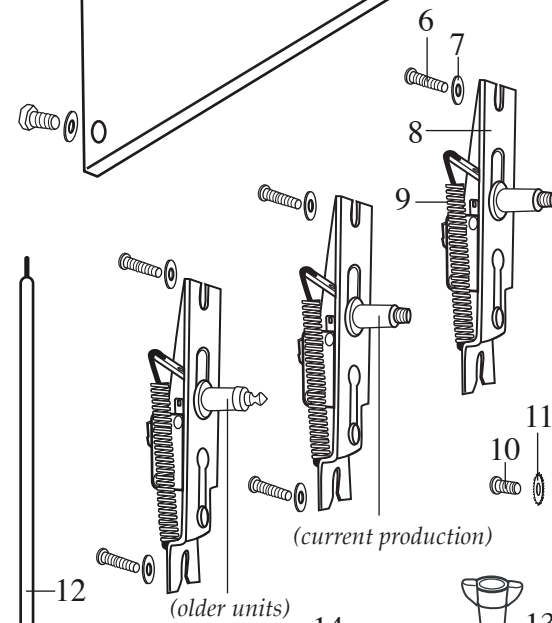

WARING COMMERCIAL DMC201DCA

Triple Head Drink Mixer

Front View of Current Knob

017440 /CAC20
Container (optional)

Illustration #	Part #	Description
1	029269	Screw 7 Req.'d
2	029271	Washer 7 Req.'d
3	029270	Rear Panel
4	029272	Screw 9 Req.'d
5	029273	Washer 9 Req.'d
6	029269	Screw 6 Req.'d
7	029283	Washer 6 Req.'d
8	030318 029274	Switch & Bracket Assy. 3 Req.'d (<i>current production</i>) Switch & Bracket Assy. 3 Req.'d (<i>older units</i>)
9	029275	Switch Return Spring 3 Req.'d
10	029269	Screw
11	029276	Washer
12	029277	Lead - blue 3 Req.'d
13	016567	Wire Nut 2 Req.'d
14	013731	Cable Tie 5 Req.'d
15	029278	Cord Set
16	029279	Strain Relief
17	503213	Frame Assy. /stand & front panel
18	030319 026720	Knob-screw on 3 Req.'d (<i>current production</i>) Knob-snap on 3 Req.'d (<i>older units</i>)
19	029281	Container Support Screw 3 Req.'d
20	029282	Container Support 3 Req.'d
21	029284	Foot 4 Req.'d
22	029286	Clamp 2 Req.'d
23	029287	Rivet 2 Req.'d
24	029288	Stabilizer
25	029289 029290 029291	Motor Head 3 Req.'d disk agitator /head comes with this part screw /head comes with this part
26	029292	Butterfly Agitator 3 Req.'d