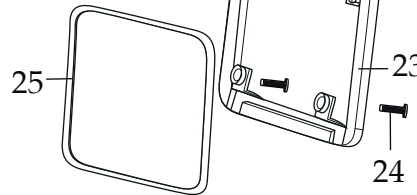

WARING COMMERCIAL TORq 2.0 Blender

with Electronic Keypad, Timer &
64 oz. Copolyester Container

TBB160P6

035236

Control Panel Overlay

503345
Blade Assembly

024271
Bearing Holder O Ring

024268
Nut Gasket

029631
Bearing Holder Nut

013304
NSF Seal

Date Code Location
YY|MM|DD
year|month|month|day day

NEMA 5-15

Illustration#	Part#	Description
1	026425-E	Eastman Jar Lid Cover
2	026424-V	Vinyl Jar Lid
3	031060	Blending Assembly Kit
4	026423-E 503347	64 oz. Container ONLY 64 oz. Container with Blending Assembly
5	035885 035091	Jar Pad (<i>changed after 8/2/2018</i>) Jar Pad (use 035885)
6	035085	Hole Plug (4 required)
7	034275	Sems (4 required)
8	034273	B Gasket (4 required)
9	037034 035251	Drive Coupling Machined 2 Gen. (<i>on units after 11/15/2019</i>) Drive Coupling
10	037033	Coupling Washer (<i>on units after 11/15/2019</i>)
11	503609 503460-160	Top Housing with Badge (<i>on units after 9/28/2022</i>) Top Housing Assembly
12	035234	Control Housing Front Bezel (<i>on units after 9/28/2022</i>)
13	037012 035162	Control Panel (<i>on units after 1/17/2022</i>) Control Panel Assembly
14	035253	LED Lens
15	035090	Screw (4 required)
16	034900	PCB Cushion (2 required)
17	013604	Washer (2 required)
18	034904	Rubber Grommet (2 required)
19	034902	Sems (2 required)
20	034272	A Gasket (4 required)
21	034274	Screw (4 required)
22	035815 034276 035123	Chiaphua Motor with Sensor (<i>on units after 6/23/2021</i>) ECM Motor / KB500 ECM Motor use 034276
23	035237	Control Housing Back Bezel (<i>on units after 9/28/2022</i>)
24	035090	Screw (4 required)
25	038576	Top Housing Control Seal (<i>on units after 9/28/2022</i>)
26	012409 019123	Small Crimp Connectors (2 required) Large Crimp Connector (2 required)