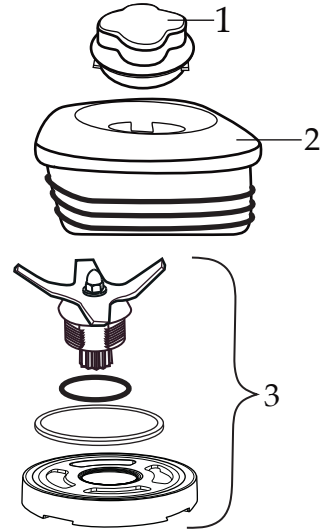

WARING COMMERCIAL TORq 2.0 Blender

with Electronic Keypad, Timer &
64 oz. Copolyester Container

TBB160P6

035236

Control Panel Overlay

503345
Blade Assembly

024271
Bearing Holder O Ring

024268
Nut Gasket

029631
Bearing Holder Nut

013304
NSF Seal

Date Code Location
YY|MM|DD
year|month|month|day day

NEMA 5-15

Illustration#	Part#	Description
1	026425-E	Eastman Jar Lid Cover
2	026424-V	Vinyl Jar Lid
3	031060	Blending Assembly Kit
4	026423-E 503347	64 oz. Container ONLY 64 oz. Container with Blending Assembly
5	035885 035091	Jar Pad (<i>changed after 8/2/2018</i>) Jar Pad (use 035885)
6	035085	Hole Plug (4 required)
7	034275	Sems (4 required)
8	034273	B Gasket (4 required)
9	037034 035251	Drive Coupling Machined 2 Gen. (<i>on units after 11/15/2019</i>) Drive Coupling
10	037033	Coupling Washer (<i>on units after 11/15/2019</i>)
11	503609 503460-160	Top Housing with Badge (<i>on units after 9/28/2022</i>) Top Housing Assembly
12	035234	Control Housing Front Bezel (<i>on units after 9/28/2022</i>)
13	037012 035162	Control Panel (<i>on units after 1/17/2022</i>) Control Panel Assembly
14	035253	LED Lens
15	035090	Screw (4 required)
16	034900	PCB Cushion (2 required)
17	013604	Washer (2 required)
18	034904	Rubber Grommet (2 required)
19	034902	Sems (2 required)
20	034272	A Gasket (4 required)
21	034274	Screw (4 required)
22	035815 034276 035123	Chiaphua Motor with Sensor (<i>on units after 6/23/2021</i>) ECM Motor / KB500 ECM Motor use 034276
23	035237	Control Housing Back Bezel (<i>on units after 9/28/2022</i>)
24	035090	Screw (4 required)
25	038576	Top Housing Control Seal (<i>on units after 9/28/2022</i>)
26	012409 019123	Small Crimp Connectors (2 required) Large Crimp Connector (2 required)