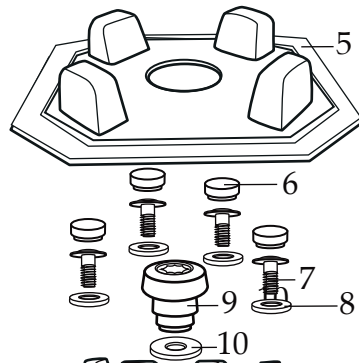

WARING COMMERCIAL TORq 2.0 Blender

with Electronic Keypad, Timer &
64 oz. Copolyester Container

TBB160P6

035236

Control Panel Overlay

503345
Blade Assembly

024271
Bearing Holder O Ring

024268
Nut Gasket

029631
Bearing Holder Nut

013304
NSF Seal

Date Code Location
YY|MM|DD
year|month|month|day day

NEMA 5-15

Illustration#	Part#	Description
1	026425-E	Eastman Jar Lid Cover
2	026424-V	Vinyl Jar Lid
3	031060	Blending Assembly Kit
4	026423-E 503347	64 oz. Container ONLY 64 oz. Container with Blending Assembly
5	035885 035091	Jar Pad (<i>changed after 8/2/2018</i>) Jar Pad (use 035885)
6	035085	Hole Plug (4 required)
7	034275	Sems (4 required)
8	034273	B Gasket (4 required)
9	037034 035251	Drive Coupling Machined 2 Gen. (<i>on units after 11/15/2019</i>) Drive Coupling
10	037033	Coupling Washer (<i>on units after 11/15/2019</i>)
11	503609 503460-160	Top Housing with Badge (<i>on units after 9/28/2022</i>) Top Housing Assembly
12	035234	Control Housing Front Bezel (<i>on units after 9/28/2022</i>)
13	037012 035162	Control Panel (<i>on units after 1/17/2022</i>) Control Panel Assembly
14	035253	LED Lens
15	035090	Screw (4 required)
16	034900	PCB Cushion (2 required)
17	013604	Washer (2 required)
18	034904	Rubber Grommet (2 required)
19	034902	Sems (2 required)
20	034272	A Gasket (4 required)
21	034274	Screw (4 required)
22	035815 034276 035123	Chiaphua Motor with Sensor (<i>on units after 6/23/2021</i>) ECM Motor / KB500 ECM Motor use 034276
23	035237	Control Housing Back Bezel (<i>on units after 9/28/2022</i>)
24	035090	Screw (4 required)
25	038576	Top Housing Control Seal (<i>on units after 9/28/2022</i>)
26	012409 019123	Small Crimp Connectors (2 required) Large Crimp Connector (2 required)

Illustration#	Part#	Description
27	013731	Cable Ties (6 required)
28	503483	Motor Housing with Dampeners
29	035124	Cordset
30	033619	Strain Relief
31	503480 035079	Bottom Housing & Feet Bottom Housing ONLY
32	034274	Screw (4 required)
33	035088	Foot (4 required)