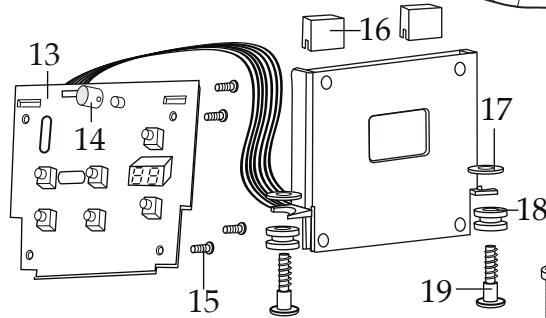

WARING COMMERCIAL TORq 2.0 Blender

with Electronic Keypad, Timer &
64 oz. Copolyester Container

TBB160P6

035236

Control Panel Overlay

503345
Blade Assembly

024271
Bearing Holder O Ring

024268
Nut Gasket

029631
Bearing Holder Nut

013304
NSF Seal

Date Code Location
YY|MM|DD
year|month|month|day day

NEMA 5-15

Illustration#	Part#	Description
1	026425-E	Eastman Jar Lid Cover
2	026424-V	Vinyl Jar Lid
3	031060	Blending Assembly Kit
4	026423-E 503347	64 oz. Container ONLY 64 oz. Container with Blending Assembly
5	035885 035091	Jar Pad (<i>changed after 8/2/2018</i>) Jar Pad (use 035885)
6	035085	Hole Plug (4 required)
7	034275	Sems (4 required)
8	034273	B Gasket (4 required)
9	037034 035251	Drive Coupling Machined 2 Gen. (<i>on units after 11/15/2019</i>) Drive Coupling
10	037033	Coupling Washer (<i>on units after 11/15/2019</i>)
11	503609 503460-160	Top Housing with Badge (<i>on units after 9/28/2022</i>) Top Housing Assembly
12	035234	Control Housing Front Bezel (<i>on units after 9/28/2022</i>)
13	037012 035162	Control Panel (<i>on units after 1/17/2022</i>) Control Panel Assembly
14	035253	LED Lens
15	035090	Screw (4 required)
16	034900	PCB Cushion (2 required)
17	013604	Washer (2 required)
18	034904	Rubber Grommet (2 required)
19	034902	Sems (2 required)
20	034272	A Gasket (4 required)
21	034274	Screw (4 required)
22	035815 034276 035123	Chiaphua Motor with Sensor (<i>on units after 6/23/2021</i>) ECM Motor / KB500 ECM Motor use 034276
23	035237	Control Housing Back Bezel (<i>on units after 9/28/2022</i>)
24	035090	Screw (4 required)
25	038576	Top Housing Control Seal (<i>on units after 9/28/2022</i>)
26	012409 019123	Small Crimp Connectors (2 required) Large Crimp Connector (2 required)

Illustration#	Part#	Description
27	013731	Cable Ties (6 required)
28	503483	Motor Housing with Dampeners
29	035124	Cordset
30	033619	Strain Relief
31	503480 035079	Bottom Housing & Feet Bottom Housing ONLY
32	034274	Screw (4 required)
33	035088	Foot (4 required)