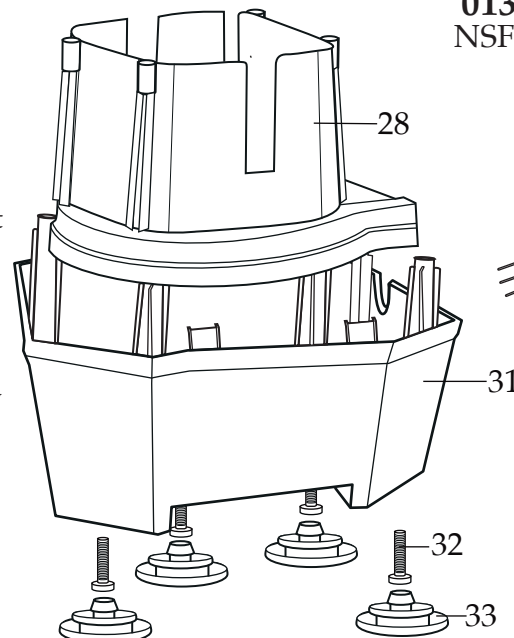

WARING COMMERCIAL TORq 2.0 Blender

with Electronic Keypad, Timer &
64 oz. Copolyester Container

TBB160P6

035236

Control Panel Overlay

503345
Blade Assembly

024271
Bearing Holder O Ring

024268
Nut Gasket

029631
Bearing Holder Nut

013304
NSF Seal

Date Code Location
YY|MM|DD
year|month|month|day day

NEMA 5-15

Illustration#	Part#	Description
1	026425-E	Eastman Jar Lid Cover
2	026424-V	Vinyl Jar Lid
3	031060	Blending Assembly Kit
4	026423-E 503347	64 oz. Container ONLY 64 oz. Container with Blending Assembly
5	035885 035091	Jar Pad (<i>changed after 8/2/2018</i>) Jar Pad (use 035885)
6	035085	Hole Plug (4 required)
7	034275	Sems (4 required)
8	034273	B Gasket (4 required)
9	037034 035251	Drive Coupling Machined 2 Gen. (<i>on units after 11/15/2019</i>) Drive Coupling
10	037033	Coupling Washer (<i>on units after 11/15/2019</i>)
11	503609 503460-160	Top Housing with Badge (<i>on units after 9/28/2022</i>) Top Housing Assembly
12	035234	Control Housing Front Bezel (<i>on units after 9/28/2022</i>)
13	037012 035162	Control Panel (<i>on units after 1/17/2022</i>) Control Panel Assembly
14	035253	LED Lens
15	035090	Screw (4 required)
16	034900	PCB Cushion (2 required)
17	013604	Washer (2 required)
18	034904	Rubber Grommet (2 required)
19	034902	Sems (2 required)
20	034272	A Gasket (4 required)
21	034274	Screw (4 required)
22	035815 034276 035123	Chiaphua Motor with Sensor (<i>on units after 6/23/2021</i>) ECM Motor / KB500 ECM Motor use 034276
23	035237	Control Housing Back Bezel (<i>on units after 9/28/2022</i>)
24	035090	Screw (4 required)
25	038576	Top Housing Control Seal (<i>on units after 9/28/2022</i>)
26	012409 019123	Small Crimp Connectors (2 required) Large Crimp Connector (2 required)