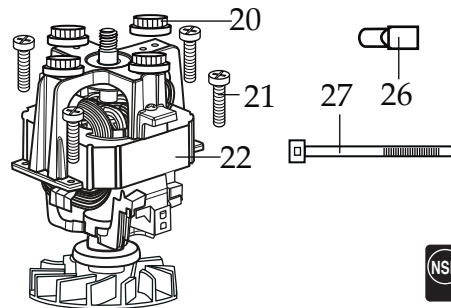

WARING COMMERCIAL TORq 2.0 Blender

with Electronic Keypad, Timer &
64 oz. Copolyester Container

TBB160P6

035236

Control Panel Overlay

503345
Blade Assembly

024271
Bearing Holder O Ring

024268
Nut Gasket

029631
Bearing Holder Nut

013304
NSF Seal

Date Code Location
YY|MM|DD
year|month|month|day day

NEMA 5-15

Illustration#	Part#	Description
1	026425-E	Eastman Jar Lid Cover
2	026424-V	Vinyl Jar Lid
3	031060	Blending Assembly Kit
4	026423-E 503347	64 oz. Container ONLY 64 oz. Container with Blending Assembly
5	035885 035091	Jar Pad (<i>changed after 8/2/2018</i>) Jar Pad (use 035885)
6	035085	Hole Plug (4 required)
7	034275	Sems (4 required)
8	034273	B Gasket (4 required)
9	037034 035251	Drive Coupling Machined 2 Gen. (<i>on units after 11/15/2019</i>) Drive Coupling
10	037033	Coupling Washer (<i>on units after 11/15/2019</i>)
11	503609 503460-160	Top Housing with Badge (<i>on units after 9/28/2022</i>) Top Housing Assembly
12	035234	Control Housing Front Bezel (<i>on units after 9/28/2022</i>)
13	037012 035162	Control Panel (<i>on units after 1/17/2022</i>) Control Panel Assembly
14	035253	LED Lens
15	035090	Screw (4 required)
16	034900	PCB Cushion (2 required)
17	013604	Washer (2 required)
18	034904	Rubber Grommet (2 required)
19	034902	Sems (2 required)
20	034272	A Gasket (4 required)
21	034274	Screw (4 required)
22	035815 034276 035123	Chiaphua Motor with Sensor (<i>on units after 6/23/2021</i>) ECM Motor / KB500 ECM Motor use 034276
23	035237	Control Housing Back Bezel (<i>on units after 9/28/2022</i>)
24	035090	Screw (4 required)
25	038576	Top Housing Control Seal (<i>on units after 9/28/2022</i>)
26	012409 019123	Small Crimp Connectors (2 required) Large Crimp Connector (2 required)

Illustration#	Part#	Description
27	013731	Cable Ties (6 required)
28	503483	Motor Housing with Dampeners
29	035124	Cordset
30	033619	Strain Relief
31	503480 035079	Bottom Housing & Feet Bottom Housing ONLY
32	034274	Screw (4 required)
33	035088	Foot (4 required)