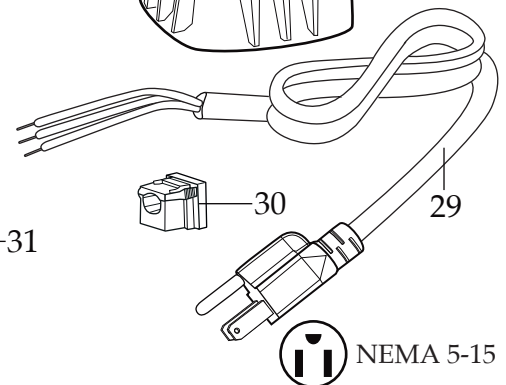

WARING COMMERCIAL TORq 2.0 Blender

with Electronic Keypad, Timer &
64 oz. Copolyester Container

TBB160P6

035236

Control Panel Overlay

503345
Blade Assembly

024271
Bearing Holder O Ring

024268
Nut Gasket

029631
Bearing Holder Nut

013304
NSF Seal

Date Code Location
YY|MM|DD
year|month|month|day day

NEMA 5-15

Illustration#	Part#	Description
1	026425-E	Eastman Jar Lid Cover
2	026424-V	Vinyl Jar Lid
3	031060	Blending Assembly Kit
4	026423-E 503347	64 oz. Container ONLY 64 oz. Container with Blending Assembly
5	035885 035091	Jar Pad (<i>changed after 8/2/2018</i>) Jar Pad (use 035885)
6	035085	Hole Plug (4 required)
7	034275	Sems (4 required)
8	034273	B Gasket (4 required)
9	037034 035251	Drive Coupling Machined 2 Gen. (<i>on units after 11/15/2019</i>) Drive Coupling
10	037033	Coupling Washer (<i>on units after 11/15/2019</i>)
11	503609 503460-160	Top Housing with Badge (<i>on units after 9/28/2022</i>) Top Housing Assembly
12	035234	Control Housing Front Bezel (<i>on units after 9/28/2022</i>)
13	037012 035162	Control Panel (<i>on units after 1/17/2022</i>) Control Panel Assembly
14	035253	LED Lens
15	035090	Screw (4 required)
16	034900	PCB Cushion (2 required)
17	013604	Washer (2 required)
18	034904	Rubber Grommet (2 required)
19	034902	Sems (2 required)
20	034272	A Gasket (4 required)
21	034274	Screw (4 required)
22	035815 034276 035123	Chiaphua Motor with Sensor (<i>on units after 6/23/2021</i>) ECM Motor / KB500 ECM Motor use 034276
23	035237	Control Housing Back Bezel (<i>on units after 9/28/2022</i>)
24	035090	Screw (4 required)
25	038576	Top Housing Control Seal (<i>on units after 9/28/2022</i>)
26	012409 019123	Small Crimp Connectors (2 required) Large Crimp Connector (2 required)

Illustration#	Part#	Description
27	013731	Cable Ties (6 required)
28	503483	Motor Housing with Dampeners
29	035124	Cordset
30	033619	Strain Relief
31	503480 035079	Bottom Housing & Feet Bottom Housing ONLY
32	034274	Screw (4 required)
33	035088	Foot (4 required)