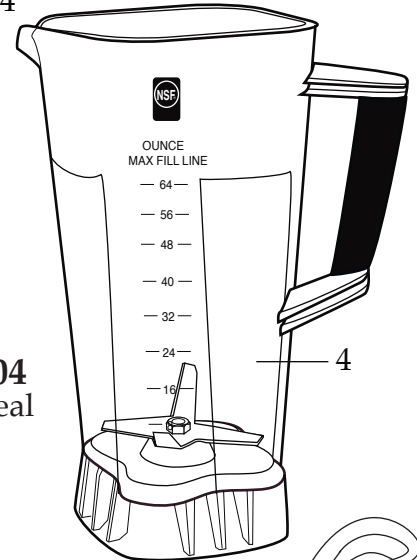

WARING COMMERCIAL TORq 2.0 Blender

with Electronic Keypad, Timer &
64 oz. Copolyester Container

TBB160P6

035236

Control Panel Overlay

503345
Blade Assembly

024271
Bearing Holder O Ring

024268
Nut Gasket

029631
Bearing Holder Nut

013304
NSF Seal

Date Code Location
YY|MM|DD
year|month|month|day day

NEMA 5-15

Illustration#	Part#	Description
1	026425-E	Eastman Jar Lid Cover
2	026424-V	Vinyl Jar Lid
3	031060	Blending Assembly Kit
4	026423-E 503347	64 oz. Container ONLY 64 oz. Container with Blending Assembly
5	035885 035091	Jar Pad (<i>changed after 8/2/2018</i>) Jar Pad (use 035885)
6	035085	Hole Plug (4 required)
7	034275	Sems (4 required)
8	034273	B Gasket (4 required)
9	037034 035251	Drive Coupling Machined 2 Gen. (<i>on units after 11/15/2019</i>) Drive Coupling
10	037033	Coupling Washer (<i>on units after 11/15/2019</i>)
11	503609 503460-160	Top Housing with Badge (<i>on units after 9/28/2022</i>) Top Housing Assembly
12	035234	Control Housing Front Bezel (<i>on units after 9/28/2022</i>)
13	037012 035162	Control Panel (<i>on units after 1/17/2022</i>) Control Panel Assembly
14	035253	LED Lens
15	035090	Screw (4 required)
16	034900	PCB Cushion (2 required)
17	013604	Washer (2 required)
18	034904	Rubber Grommet (2 required)
19	034902	Sems (2 required)
20	034272	A Gasket (4 required)
21	034274	Screw (4 required)
22	035815 034276 035123	Chiaphua Motor with Sensor (<i>on units after 6/23/2021</i>) ECM Motor / KB500 ECM Motor use 034276
23	035237	Control Housing Back Bezel (<i>on units after 9/28/2022</i>)
24	035090	Screw (4 required)
25	038576	Top Housing Control Seal (<i>on units after 9/28/2022</i>)
26	012409 019123	Small Crimp Connectors (2 required) Large Crimp Connector (2 required)