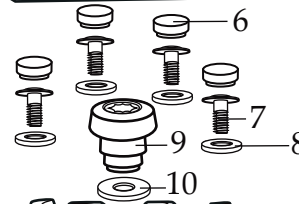

WARING COMMERCIAL

TORq Blender

Variable Speed Control with a 64 oz. Copolyester Container

TBB175P6

035299
Control Panel Overlay

503345
Blade Assembly

024271
Bearing Holder O Ring

024268
Nut Gasket

029631
Bearing Holder Nut

Date Code Location
YY|MM|DD
year|year|month|month|day|day

Illustration#	Part#	Description
1	026425-E	Eastman Jar Lid Cover
2	026424-V	Vinyl Jar Lid
3	031060	Blending Assembly Kit
4	026423-E 503347	64 oz. Container ONLY 64 oz. Container with Blending Assembly
5	035885	Jar Pad
6	035085	Hole Plug (4 required)
7	034275	Sems (4 required)
8	034273	B Gasket (4 required)
9	037034 035251	Drive Coupling 2 Gen. (on units after 11/15/2019) Drive Coupling
10	037033	Coupling Washer (on units after 11/15/2019)
11	503609 503460-175-E	Top Housing with Badge (on units after 9/28/2022) Top Housing Assembly
12	035281	Control Housing Front Bezel (on units after 9/28/2022)
13	035757	Knob Cover
14	026267	Screw
15	036498	Speed Control Knob
16	018389	O Ring
17	036499	Speed Control Knob Insert
18	035342	Control Panel
19	035090	Screw (4 required)
20	034900	PCB Cushion (2 required)
21	013604	Washer (2 required)
22	034904	Rubber Grommet (2 required)
23	034902	Sems (2 required)
24	035237	Control Housing Back Bezel (on units after 9/28/2022)
25	035090	Screw (4 required)
26	038576	Top Housing Control Seal (on units after 9/28/2022)
27	034272	A Gasket (4 required)
28	034274	Screw (4 required)
29	035815	Chiaphua Motor with Sensor
30	012409	Small Crimp Connectors (5 required)