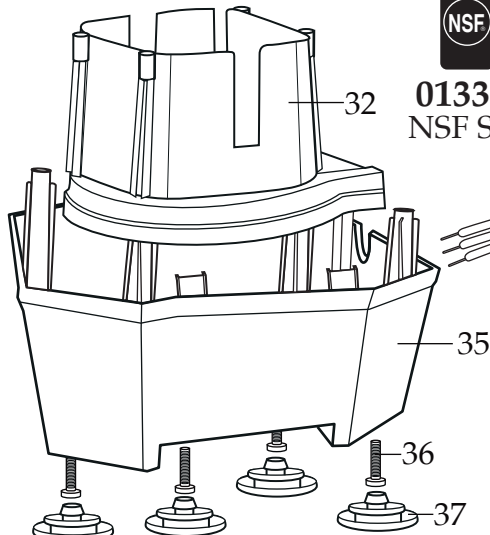

WARING COMMERCIAL

TORq Blender

Variable Speed Control with a 64 oz. Copolyester Container

TBB175P6

035299
Control Panel Overlay

503345
Blade Assembly

024271
Bearing Holder O Ring

024268
Nut Gasket

029631
Bearing Holder Nut

Date Code Location
YY|MM|DD
year|year|month|month|day|day

Illustration#	Part#	Description
1	026425-E	Eastman Jar Lid Cover
2	026424-V	Vinyl Jar Lid
3	031060	Blending Assembly Kit
4	026423-E 503347	64 oz. Container ONLY 64 oz. Container with Blending Assembly
5	035885	Jar Pad
6	035085	Hole Plug (4 required)
7	034275	Sems (4 required)
8	034273	B Gasket (4 required)
9	037034 035251	Drive Coupling 2 Gen. (on units after 11/15/2019) Drive Coupling
10	037033	Coupling Washer (on units after 11/15/2019)
11	503609 503460-175-E	Top Housing with Badge (on units after 9/28/2022) Top Housing Assembly
12	035281	Control Housing Front Bezel (on units after 9/28/2022)
13	035757	Knob Cover
14	026267	Screw
15	036498	Speed Control Knob
16	018389	O Ring
17	036499	Speed Control Knob Insert
18	035342	Control Panel
19	035090	Screw (4 required)
20	034900	PCB Cushion (2 required)
21	013604	Washer (2 required)
22	034904	Rubber Grommet (2 required)
23	034902	Sems (2 required)
24	035237	Control Housing Back Bezel (on units after 9/28/2022)
25	035090	Screw (4 required)
26	038576	Top Housing Control Seal (on units after 9/28/2022)
27	034272	A Gasket (4 required)
28	034274	Screw (4 required)
29	035815	Chiaphua Motor with Sensor
30	012409	Small Crimp Connectors (5 required)

Illustration#	Part#	Description
31	013731	Cable Ties (6 required)
32	503483	Motor Housing with Dampeners
33	035124	Cordset
34	033619	Strain Relief
35	035079 503480	Bottom Housing Bottom Housing with Feet
36	034274	Screw (4 required)
37	035088	Foot (4 required)