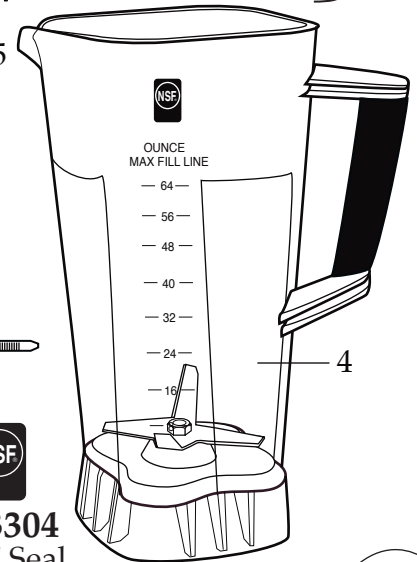

WARING COMMERCIAL

TORq Blender

Variable Speed Control with a 64 oz. Copolyester Container

TBB175P6

035299
Control Panel Overlay

503345
Blade Assembly

024271
Bearing Holder O Ring

024268
Nut Gasket

029631
Bearing Holder Nut

Date Code Location
YY|MM|DD
year|year|month|month|day|day

Illustration#	Part#	Description
1	026425-E	Eastman Jar Lid Cover
2	026424-V	Vinyl Jar Lid
3	031060	Blending Assembly Kit
4	026423-E 503347	64 oz. Container ONLY 64 oz. Container with Blending Assembly
5	035885	Jar Pad
6	035085	Hole Plug (4 required)
7	034275	Sems (4 required)
8	034273	B Gasket (4 required)
9	037034 035251	Drive Coupling 2 Gen. (on units after 11/15/2019) Drive Coupling
10	037033	Coupling Washer (on units after 11/15/2019)
11	503609 503460-175-E	Top Housing with Badge (on units after 9/28/2022) Top Housing Assembly
12	035281	Control Housing Front Bezel (on units after 9/28/2022)
13	035757	Knob Cover
14	026267	Screw
15	036498	Speed Control Knob
16	018389	O Ring
17	036499	Speed Control Knob Insert
18	035342	Control Panel
19	035090	Screw (4 required)
20	034900	PCB Cushion (2 required)
21	013604	Washer (2 required)
22	034904	Rubber Grommet (2 required)
23	034902	Sems (2 required)
24	035237	Control Housing Back Bezel (on units after 9/28/2022)
25	035090	Screw (4 required)
26	038576	Top Housing Control Seal (on units after 9/28/2022)
27	034272	A Gasket (4 required)
28	034274	Screw (4 required)
29	035815	Chiaphua Motor with Sensor
30	012409	Small Crimp Connectors (5 required)