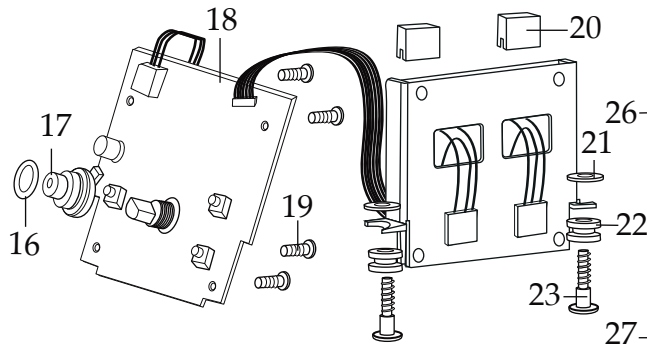

WARING COMMERCIAL

TORq Blender

Variable Speed Control with a 64 oz. Copolyester Container

TBB175P6

035299
Control Panel Overlay

503345
Blade Assembly

024271
Bearing Holder O Ring

024268
Nut Gasket

029631
Bearing Holder Nut

Date Code Location
YY|MM|DD
year|year|month|month|day|day

Illustration#	Part#	Description
1	026425-E	Eastman Jar Lid Cover
2	026424-V	Vinyl Jar Lid
3	031060	Blending Assembly Kit
4	026423-E 503347	64 oz. Container ONLY 64 oz. Container with Blending Assembly
5	035885	Jar Pad
6	035085	Hole Plug (4 required)
7	034275	Sems (4 required)
8	034273	B Gasket (4 required)
9	037034 035251	Drive Coupling 2 Gen. (on units after 11/15/2019) Drive Coupling
10	037033	Coupling Washer (on units after 11/15/2019)
11	503609 503460-175-E	Top Housing with Badge (on units after 9/28/2022) Top Housing Assembly
12	035281	Control Housing Front Bezel (on units after 9/28/2022)
13	035757	Knob Cover
14	026267	Screw
15	036498	Speed Control Knob
16	018389	O Ring
17	036499	Speed Control Knob Insert
18	035342	Control Panel
19	035090	Screw (4 required)
20	034900	PCB Cushion (2 required)
21	013604	Washer (2 required)
22	034904	Rubber Grommet (2 required)
23	034902	Sems (2 required)
24	035237	Control Housing Back Bezel (on units after 9/28/2022)
25	035090	Screw (4 required)
26	038576	Top Housing Control Seal (on units after 9/28/2022)
27	034272	A Gasket (4 required)
28	034274	Screw (4 required)
29	035815	Chiaphua Motor with Sensor
30	012409	Small Crimp Connectors (5 required)

Illustration#	Part#	Description
31	013731	Cable Ties (6 required)
32	503483	Motor Housing with Dampeners
33	035124	Cordset
34	033619	Strain Relief
35	035079 503480	Bottom Housing Bottom Housing with Feet
36	034274	Screw (4 required)
37	035088	Foot (4 required)