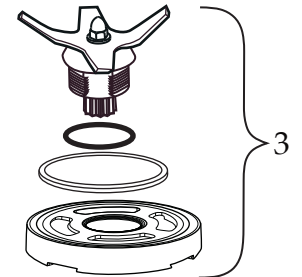

WARING COMMERCIAL

TORq Blender

Variable Speed Control with a 64 oz. Copolyester Container

TBB175P6

035299
Control Panel Overlay

503345
Blade Assembly

024271
Bearing Holder O Ring

024268
Nut Gasket

029631
Bearing Holder Nut

Date Code Location
YY|MM|DD
year|year|month|month|day|day

Illustration#	Part#	Description
1	026425-E	Eastman Jar Lid Cover
2	026424-V	Vinyl Jar Lid
3	031060	Blending Assembly Kit
4	026423-E 503347	64 oz. Container ONLY 64 oz. Container with Blending Assembly
5	035885	Jar Pad
6	035085	Hole Plug (4 required)
7	034275	Sems (4 required)
8	034273	B Gasket (4 required)
9	037034 035251	Drive Coupling 2 Gen. (on units after 11/15/2019) Drive Coupling
10	037033	Coupling Washer (on units after 11/15/2019)
11	503609 503460-175-E	Top Housing with Badge (on units after 9/28/2022) Top Housing Assembly
12	035281	Control Housing Front Bezel (on units after 9/28/2022)
13	035757	Knob Cover
14	026267	Screw
15	036498	Speed Control Knob
16	018389	O Ring
17	036499	Speed Control Knob Insert
18	035342	Control Panel
19	035090	Screw (4 required)
20	034900	PCB Cushion (2 required)
21	013604	Washer (2 required)
22	034904	Rubber Grommet (2 required)
23	034902	Sems (2 required)
24	035237	Control Housing Back Bezel (on units after 9/28/2022)
25	035090	Screw (4 required)
26	038576	Top Housing Control Seal (on units after 9/28/2022)
27	034272	A Gasket (4 required)
28	034274	Screw (4 required)
29	035815	Chiaphua Motor with Sensor
30	012409	Small Crimp Connectors (5 required)