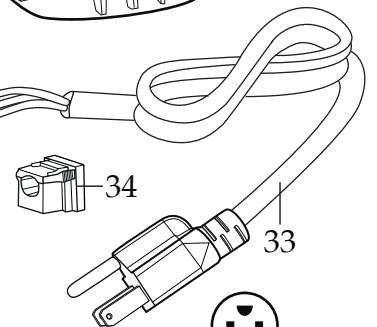

WARING COMMERCIAL

TORq Blender

Variable Speed Control with a 64 oz. Copolyester Container

TBB175P6

035299
Control Panel Overlay

503345
Blade Assembly

024271
Bearing Holder O Ring

024268
Nut Gasket

029631
Bearing Holder Nut

Date Code Location
YY|MM|DD
year|year|month|month|day|day

Illustration#	Part#	Description
1	026425-E	Eastman Jar Lid Cover
2	026424-V	Vinyl Jar Lid
3	031060	Blending Assembly Kit
4	026423-E 503347	64 oz. Container ONLY 64 oz. Container with Blending Assembly
5	035885	Jar Pad
6	035085	Hole Plug (4 required)
7	034275	Sems (4 required)
8	034273	B Gasket (4 required)
9	037034 035251	Drive Coupling 2 Gen. (on units after 11/15/2019) Drive Coupling
10	037033	Coupling Washer (on units after 11/15/2019)
11	503609 503460-175-E	Top Housing with Badge (on units after 9/28/2022) Top Housing Assembly
12	035281	Control Housing Front Bezel (on units after 9/28/2022)
13	035757	Knob Cover
14	026267	Screw
15	036498	Speed Control Knob
16	018389	O Ring
17	036499	Speed Control Knob Insert
18	035342	Control Panel
19	035090	Screw (4 required)
20	034900	PCB Cushion (2 required)
21	013604	Washer (2 required)
22	034904	Rubber Grommet (2 required)
23	034902	Sems (2 required)
24	035237	Control Housing Back Bezel (on units after 9/28/2022)
25	035090	Screw (4 required)
26	038576	Top Housing Control Seal (on units after 9/28/2022)
27	034272	A Gasket (4 required)
28	034274	Screw (4 required)
29	035815	Chiaphua Motor with Sensor
30	012409	Small Crimp Connectors (5 required)