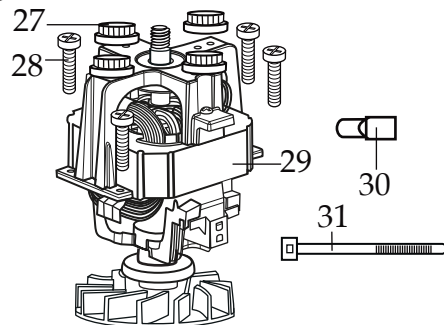

WARING COMMERCIAL

TORq Blender

Variable Speed Control with a 64 oz. Copolyester Container

TBB175P6

035299
Control Panel Overlay

503345
Blade Assembly

024271
Bearing Holder O Ring

024268
Nut Gasket

029631
Bearing Holder Nut

Date Code Location
YY|MM|DD
year|year|month|month|day|day

Illustration#	Part#	Description
1	026425-E	Eastman Jar Lid Cover
2	026424-V	Vinyl Jar Lid
3	031060	Blending Assembly Kit
4	026423-E 503347	64 oz. Container ONLY 64 oz. Container with Blending Assembly
5	035885	Jar Pad
6	035085	Hole Plug (4 required)
7	034275	Sems (4 required)
8	034273	B Gasket (4 required)
9	037034 035251	Drive Coupling 2 Gen. (on units after 11/15/2019) Drive Coupling
10	037033	Coupling Washer (on units after 11/15/2019)
11	503609 503460-175-E	Top Housing with Badge (on units after 9/28/2022) Top Housing Assembly
12	035281	Control Housing Front Bezel (on units after 9/28/2022)
13	035757	Knob Cover
14	026267	Screw
15	036498	Speed Control Knob
16	018389	O Ring
17	036499	Speed Control Knob Insert
18	035342	Control Panel
19	035090	Screw (4 required)
20	034900	PCB Cushion (2 required)
21	013604	Washer (2 required)
22	034904	Rubber Grommet (2 required)
23	034902	Sems (2 required)
24	035237	Control Housing Back Bezel (on units after 9/28/2022)
25	035090	Screw (4 required)
26	038576	Top Housing Control Seal (on units after 9/28/2022)
27	034272	A Gasket (4 required)
28	034274	Screw (4 required)
29	035815	Chiaphua Motor with Sensor
30	012409	Small Crimp Connectors (5 required)

Illustration#	Part#	Description
31	013731	Cable Ties (6 required)
32	503483	Motor Housing with Dampeners
33	035124	Cordset
34	033619	Strain Relief
35	035079 503480	Bottom Housing Bottom Housing with Feet
36	034274	Screw (4 required)
37	035088	Foot (4 required)

Part No Longer Used
(last used 12/18/2019)

035237

Control Housing Back Bezel