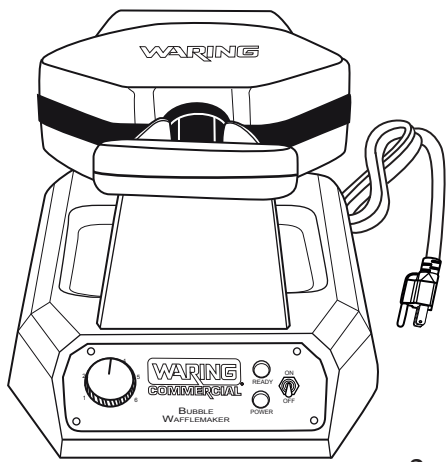

# Unit Information

120 Volts – 60 Hz – 1200 Watts - 10 Amps  
 Produce up to 25 bubble waffles per hour  
 Beep signals when unit is ready and when waffle is cooked

## Bubble Waffle Maker with Replaceable Plates WBW300X

**037496**  
 WBW300X Unit

**032350**  
 Drip Pan

**032364**  
 Cup

**NEMA 5-15**

WWYY →  
 week week | year year

Illustration#	Part#	Description
1a	037497	Bubble Top Plate
1b	037509	Bubble Bottom Plate
2	037357	Screw (1 top plate - 1 bottom plate)
3	037356	Screw (5 top plate - 5 bottom plate)
4	037493	Screw (10 top inner plate - 10 bottom inner plate)
5	032352	Knob
6	016236	Hex Nut
7	032356	Washer
8	036241	Connector Pole
9	035316	Darkness Control Board (short tape)
10	032359	Screw (3 required)
11	032368	Toggle Switch
12	012409	Small Crimp Connector (5 required)
	019123	Large Crimp Connector
13	013731	Wire Tie (7 required)
14	037490	PCB Board
15	032359	Screw (4 required)
16	030638	Power Board Shield
17	037492	15.5" Red Lead Assembly (2 required)
18	037491	8" Green Lead Assembly
19	035298	Ground Screw (2 required)
20	032751	Ground Spring Washer (2 required)
21	032371	Cord Plate
22	033494	Cord Set
23	035476	Strain Relief
24	037494	Green Light with Leads
25	037495	Red Light with Leads
26	032351	Bottom Plate
27	032353	Foot (4 required)
28	032354	Foot Washer (4 required)
29	032355	Screw (4 required)

Illustration#	Part#	Description
30	032750	Bottom Plate Screw (4 required)
31	037488	Top Handle
32	037489	Bottom Handle
33	037493	Screw (2 top handle - 2 bottom handle)
34	037502	Heating Element (1 top - 1 bottom)
35	037503	Clamp (3 top heating element - 3 bottom heating element)
36	032359 037504	Screw (3 top clamps - 3 bottom clamps) Spring Washer (3 top clamps - 3 bottom clamps)
37	032751	Spring Washer (2 top heating element - 2 bottom heating element)
38	037505	Screw (2 top heating element - 2 bottom heating element)
39	037506	Insulated Sleeve (2 top heating element - 2 bottom heating element)