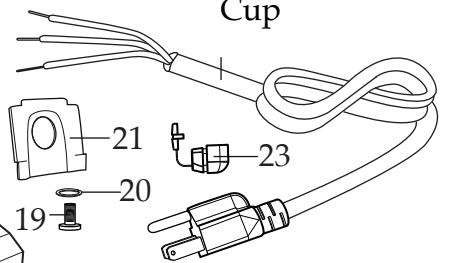

## Bubble Waffle Maker with Replaceable Plates WBW300X

**037496**  
 WBW300X Unit

**032350**  
 Drip Pan

**032364**  
 Cup

**NEMA 5-15**

WWYY →  
 week week | year year

Illustration#	Part#	Description
1a	037497	Bubble Top Plate
1b	037509	Bubble Bottom Plate
2	037357	Screw (1 top plate - 1 bottom plate)
3	037356	Screw (5 top plate - 5 bottom plate)
4	037493	Screw (10 top inner plate - 10 bottom inner plate)
5	032352	Knob
6	016236	Hex Nut
7	032356	Washer
8	036241	Connector Pole
9	035316	Darkness Control Board (short tape)
10	032359	Screw (3 required)
11	032368	Toggle Switch
12	012409	Small Crimp Connector (5 required)
	019123	Large Crimp Connector
13	013731	Wire Tie (7 required)
14	037490	PCB Board
15	032359	Screw (4 required)
16	030638	Power Board Shield
17	037492	15.5" Red Lead Assembly (2 required)
18	037491	8" Green Lead Assembly
19	035298	Ground Screw (2 required)
20	032751	Ground Spring Washer (2 required)
21	032371	Cord Plate
22	033494	Cord Set
23	035476	Strain Relief
24	037494	Green Light with Leads
25	037495	Red Light with Leads
26	032351	Bottom Plate
27	032353	Foot (4 required)
28	032354	Foot Washer (4 required)
29	032355	Screw (4 required)

Illustration#	Part#	Description
30	032750	Bottom Plate Screw (4 required)
31	037488	Top Handle
32	037489	Bottom Handle
33	037493	Screw (2 top handle - 2 bottom handle)
34	037502	Heating Element (1 top - 1 bottom)
35	037503	Clamp (3 top heating element - 3 bottom heating element)
36	032359 037504	Screw (3 top clamps - 3 bottom clamps) Spring Washer (3 top clamps - 3 bottom clamps)
37	032751	Spring Washer (2 top heating element - 2 bottom heating element)
38	037505	Screw (2 top heating element - 2 bottom heating element)
39	037506	Insulated Sleeve (2 top heating element - 2 bottom heating element)