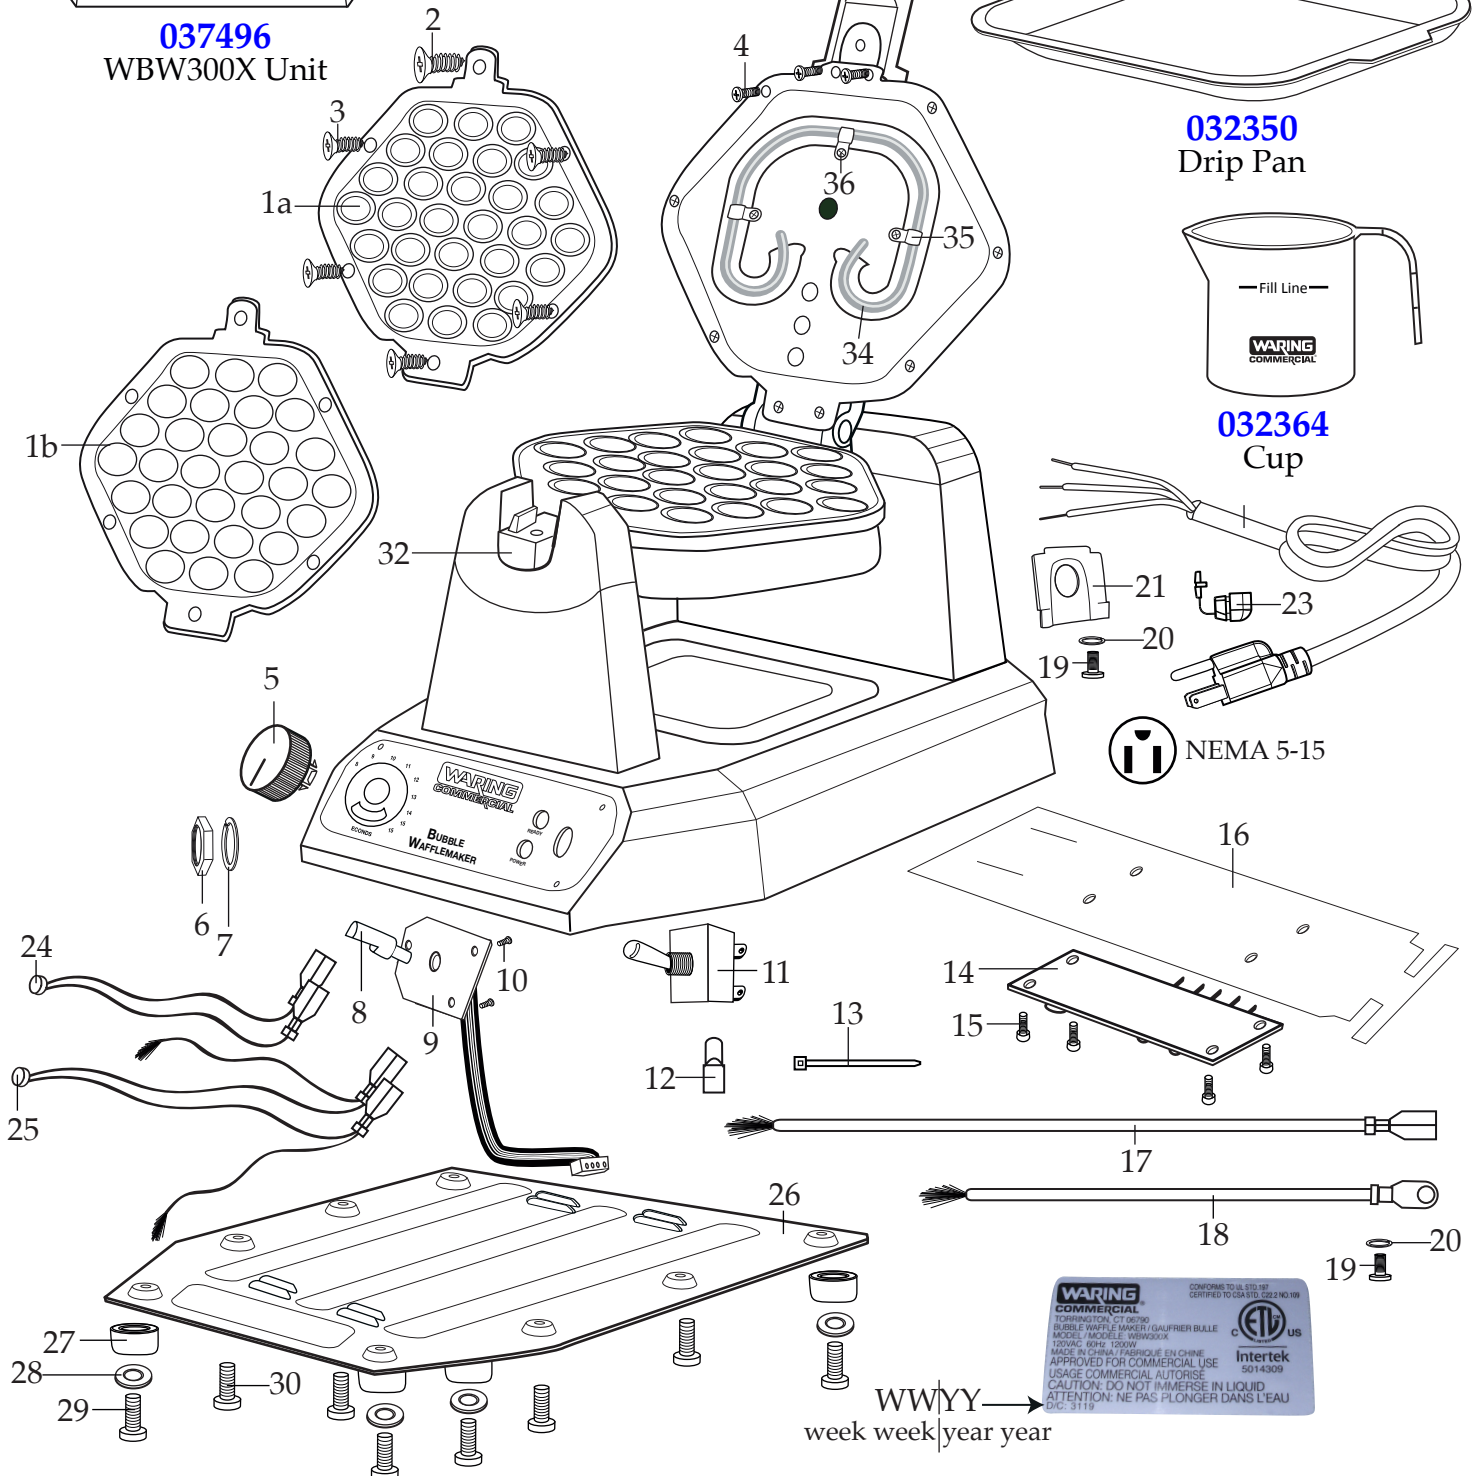

## Bubble Waffle Maker with Replaceable Plates WBW300X

**037496**  
 WBW300X Unit

**032350**  
 Drip Pan

**032364**  
 Cup

**NEMA 5-15**

WWYY →  
 week week | year year

Illustration#	Part#	Description
1a	037497	Bubble Top Plate
1b	037509	Bubble Bottom Plate
2	037357	Screw (1 top plate - 1 bottom plate)
3	037356	Screw (5 top plate - 5 bottom plate)
4	037493	Screw (10 top inner plate - 10 bottom inner plate)
5	032352	Knob
6	016236	Hex Nut
7	032356	Washer
8	036241	Connector Pole
9	035316	Darkness Control Board (short tape)
10	032359	Screw (3 required)
11	032368	Toggle Switch
12	012409	Small Crimp Connector (5 required)
	019123	Large Crimp Connector
13	013731	Wire Tie (7 required)
14	037490	PCB Board
15	032359	Screw (4 required)
16	030638	Power Board Shield
17	037492	15.5" Red Lead Assembly (2 required)
18	037491	8" Green Lead Assembly
19	035298	Ground Screw (2 required)
20	032751	Ground Spring Washer (2 required)
21	032371	Cord Plate
22	033494	Cord Set
23	035476	Strain Relief
24	037494	Green Light with Leads
25	037495	Red Light with Leads
26	032351	Bottom Plate
27	032353	Foot (4 required)
28	032354	Foot Washer (4 required)
29	032355	Screw (4 required)

Illustration#	Part#	Description
30	032750	Bottom Plate Screw (4 required)
31	037488	Top Handle
32	037489	Bottom Handle
33	037493	Screw (2 top handle - 2 bottom handle)
34	037502	Heating Element (1 top - 1 bottom)
35	037503	Clamp (3 top heating element - 3 bottom heating element)
36	032359 037504	Screw (3 top clamps - 3 bottom clamps) Spring Washer (3 top clamps - 3 bottom clamps)
37	032751	Spring Washer (2 top heating element - 2 bottom heating element)
38	037505	Screw (2 top heating element - 2 bottom heating element)
39	037506	Insulated Sleeve (2 top heating element - 2 bottom heating element)