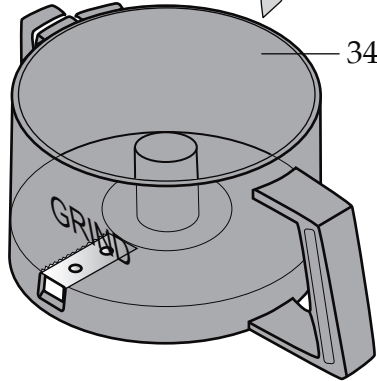

502651
Switch Assembly
Includes parts 8 - 16