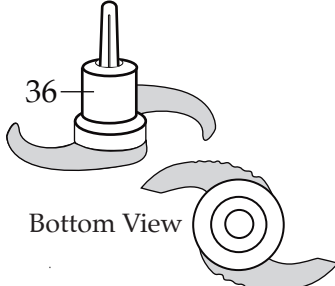

502651
Switch Assembly
Includes parts 8 - 16