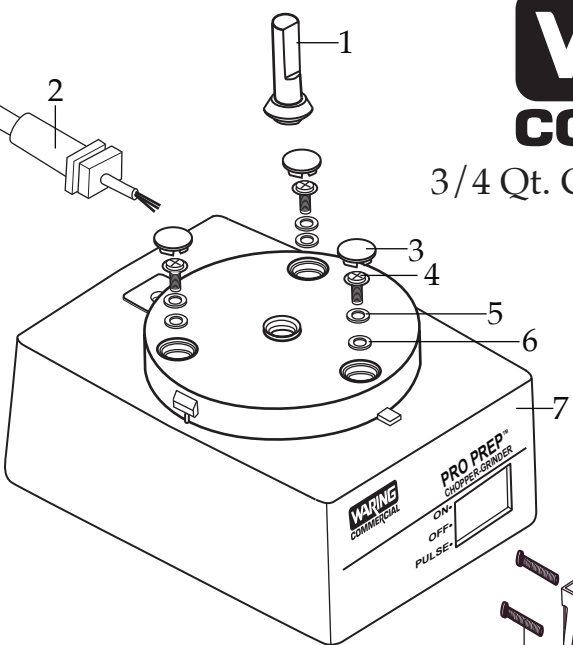

WARING COMMERCIAL

3/4 Qt. Capacity Chopper/Grinders

WCG75

WCG75CC

Chef's Catalog

WCG75PH

Pizza Hut

Unit Information

3.5 Amps – 60 Hz
3/4 Quart Work Bowl
Induction Motor

NEMA 5-15

Date Code Location
YY|MM|DD
year|year|month|month|day|day