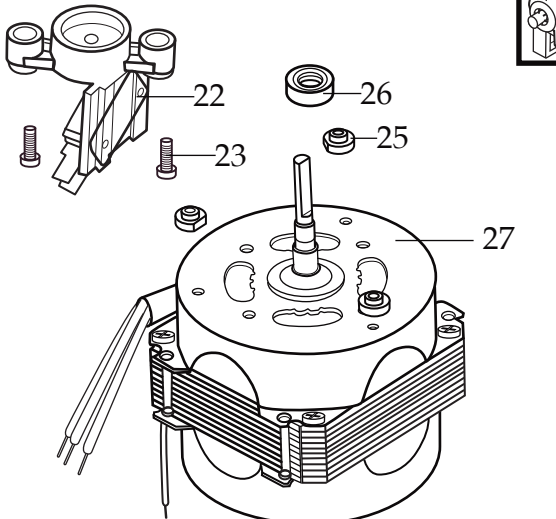

502651
Switch Assembly
Includes parts 8 - 16