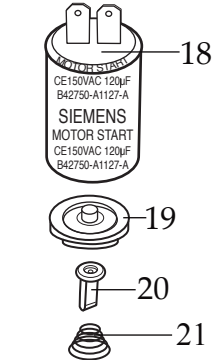

WARING COMMERCIAL

3/4 Qt. Capacity Chopper/Grinders

WCG75

WCG75CC

Chef's Catalog

WCG75PH

Pizza Hut

Unit Information

3.5 Amps – 60 Hz
3/4 Quart Work Bowl
Induction Motor

NEMA 5-15

Date Code Location
YY|MM|DD
year|year|month|month|day|day