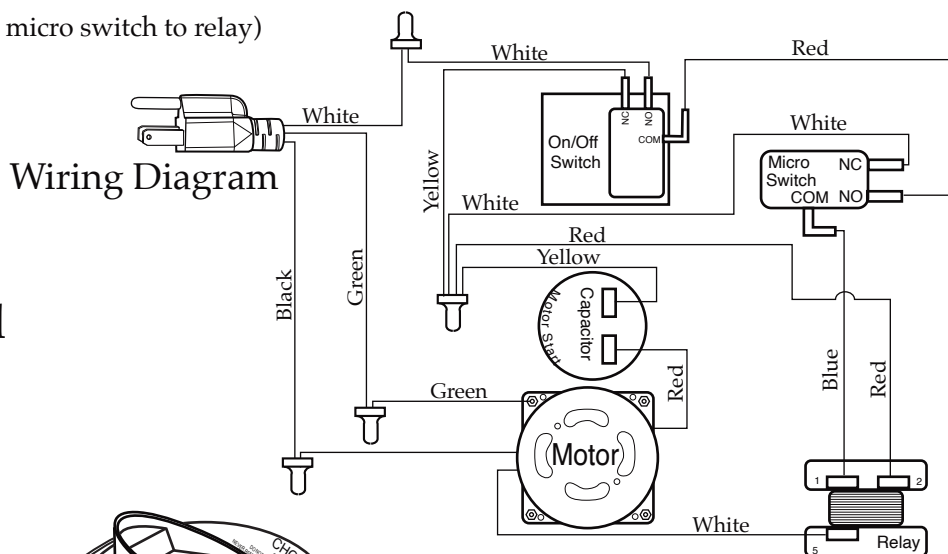

NEMA 5-15

Date Code Location
YY|MM|DD
year|year|month|month|day|day

502651
Switch Assembly
Includes parts 8 - 16

Illustration #	Part #	Description
1	024344	Motor Shaft Sheath
2	502551	Cord Assembly
3	024345	Motor Screw Cover (3 required)
4	024346	Motor Screw (3 required)
5	024347	Motor Washer (3 required)
6	024348	Motor Fiber Washer (3 required)
7	024349	Housing
8	024350	Screw (2 required)
9	024351	Switch Bracket
10	024352	Main Switch
11	024353	Switch Plate
12	024354	Switch Actuator
13	024355	E-Ring
14	024356	Switch Button
15	024357	Switch Shaft
16	024358	Push Nut Washer
17	024359	Screw (2 required)
18	024701	Capacitor
19	024702	Button Pad
20	024703	Actuating Lever
21	024704	Spring
22	502650	Micro Switch Assembly
23	024705	Screw (2 required)
24	024706	Relay
25	024360	Motor Screw Plug (3 required)
26	024361	Oil Seal
27	024362	Motor
28	024363	Lower Motor Pad
29	024364	Base Cover
30	024365	Screw (4 required)
31	024364	Rubber Foot (4 required)

Items Not Shown

502649 - Lead Assembly (2-white, 2-red, 2 yellow)

024700 - Blue Lead (goes from micro switch to relay)

Parts No Longer Used