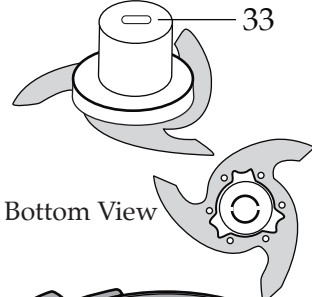

502651
Switch Assembly
Includes parts 8 - 16