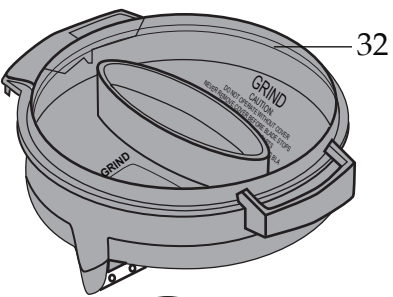

502651
Switch Assembly
Includes parts 8 - 16