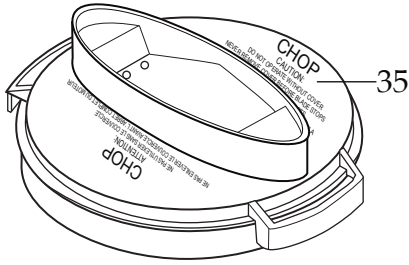

502651
Switch Assembly
Includes parts 8 - 16