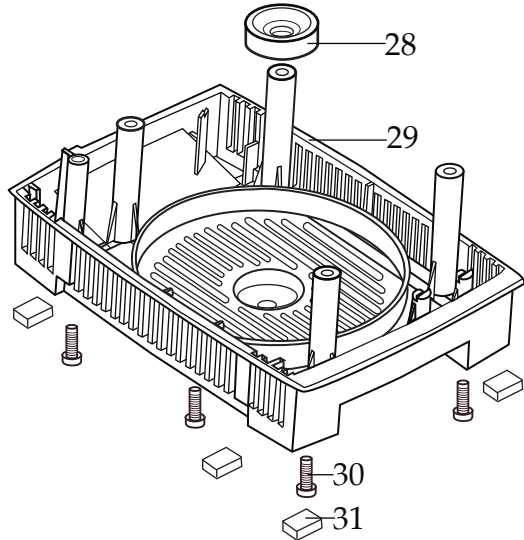

502651
Switch Assembly
Includes parts 8 - 16