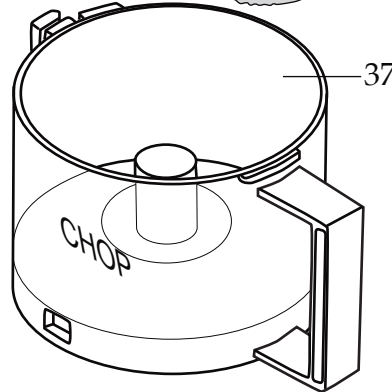

502651
Switch Assembly
Includes parts 8 - 16