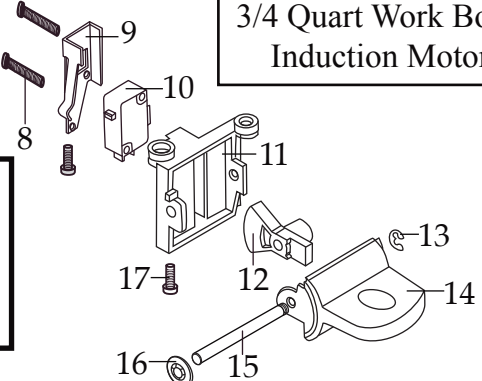

502651
Switch Assembly
Includes parts 8 - 16