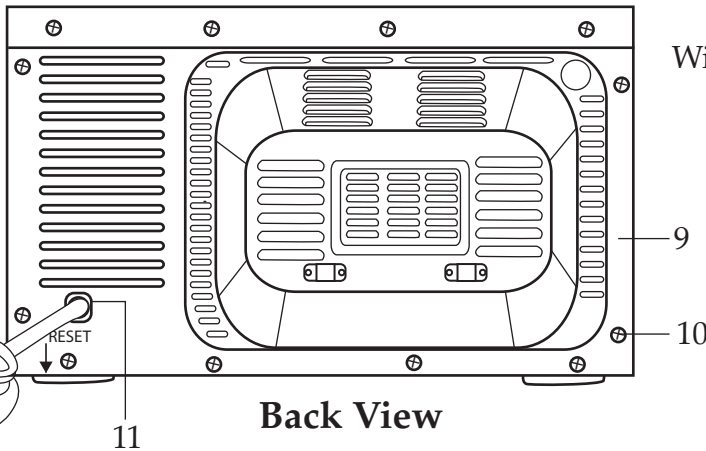

Unit Information

120V – 60Hz – 1700W
 .9 Cubic Foot Capacity
 Will Accommodate a Quarter Sheet Pan.

Quarter Size Convection Oven WCO250X

Date Code Location

YY|MM|DD
 year year | month month | day day

WARING COMMERCIAL

Unit Components

WCO250X

Illustration #	Part #	Description
1	034684	Shell
2	034766	Ready Light (green)
3	034765	Power Light (red)
4	034687	Function Knob
5	034688	Temp Knob
6	034689	Timer Knob
7	034690	Foot Base (4 required)
8	034691	Foot (4 required)
9	034692	Back Cover
10	034693	Screw (16 required)
11	034694	Strain Relief
12	034695	Cord
13	034704	Flat Head Screw (4 required)
14	034696	Light Cover Screw
15	034697	Light Cover
16	034698	Halogen Bulb
17	034699	Screw (leads to elements)
18	034700	Spring Washer (leads to elements)
19	034701	Top Element (2 required <i>have pink ends</i>)
20	034702	Bottom Element (2 required <i>have white ends</i>)
21	034703	Screw (element plate)
22	034706	Motor Assembly
23	034707	Insulated Heat Plate
24	034708	Motor Fan Base
25	034717	Spring Washer (3 required)
26	034705	Screw (3 required)
27	034709	Fan
28	034710	Washer (2 required)
29	034711	Hex Nut
30	034712	Rear Heating Element