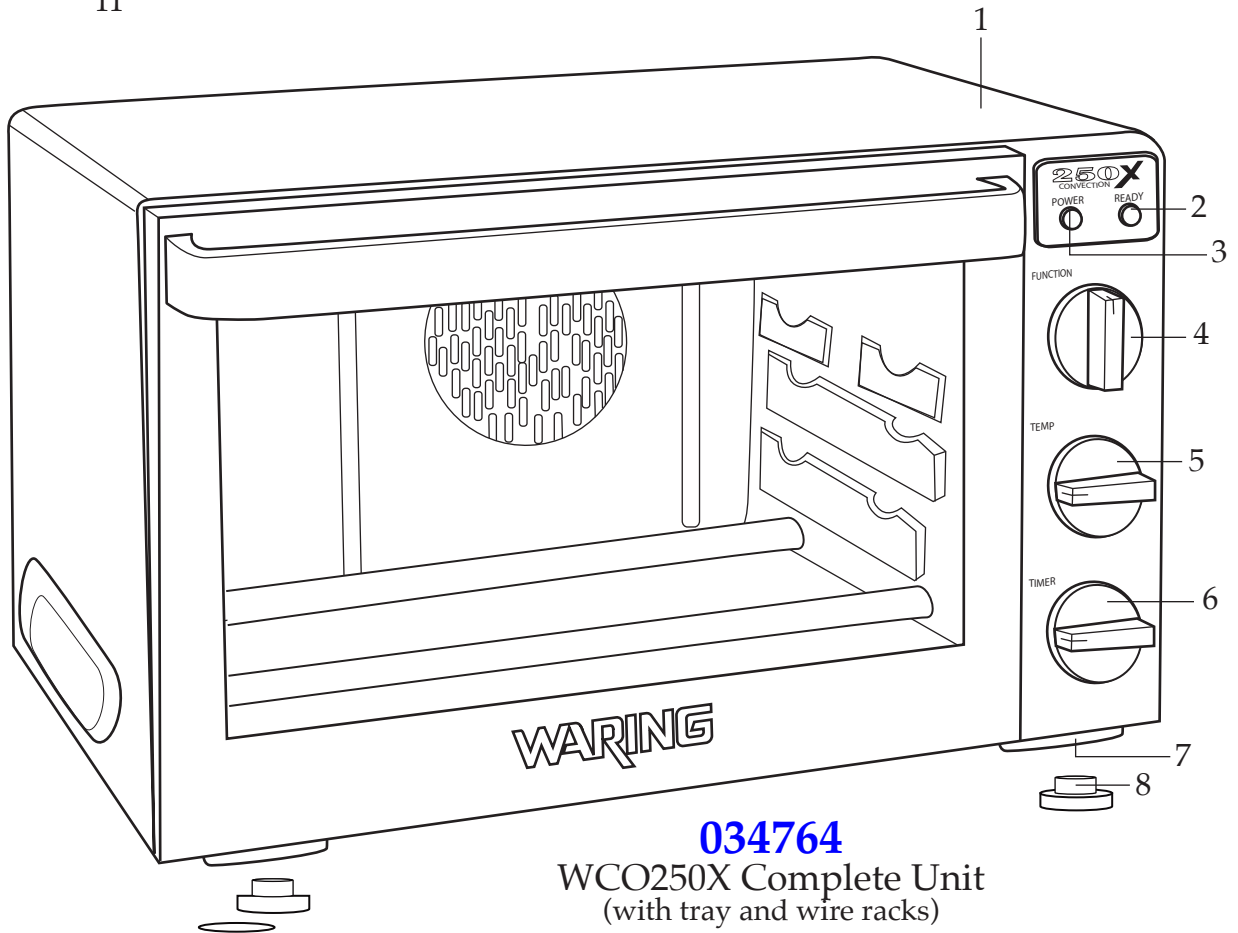

Unit Information

120V – 60Hz – 1700W
 .9 Cubic Foot Capacity
 Will Accommodate a Quarter Sheet Pan.

Quarter Size Convection Oven WCO250X

Date Code Location

YY|MM|DD
 year year | month month | day day

WARING COMMERCIAL

Unit Components

WCO250X

Illustration #	Part #	Description
1	034684	Shell
2	034766	Ready Light (green)
3	034765	Power Light (red)
4	034687	Function Knob
5	034688	Temp Knob
6	034689	Timer Knob
7	034690	Foot Base (4 required)
8	034691	Foot (4 required)
9	034692	Back Cover
10	034693	Screw (16 required)
11	034694	Strain Relief
12	034695	Cord
13	034704	Flat Head Screw (4 required)
14	034696	Light Cover Screw
15	034697	Light Cover
16	034698	Halogen Bulb
17	034699	Screw (leads to elements)
18	034700	Spring Washer (leads to elements)
19	034701	Top Element (2 required <i>have pink ends</i>)
20	034702	Bottom Element (2 required <i>have white ends</i>)
21	034703	Screw (element plate)
22	034706	Motor Assembly
23	034707	Insulated Heat Plate
24	034708	Motor Fan Base
25	034717	Spring Washer (3 required)
26	034705	Screw (3 required)
27	034709	Fan
28	034710	Washer (2 required)
29	034711	Hex Nut
30	034712	Rear Heating Element