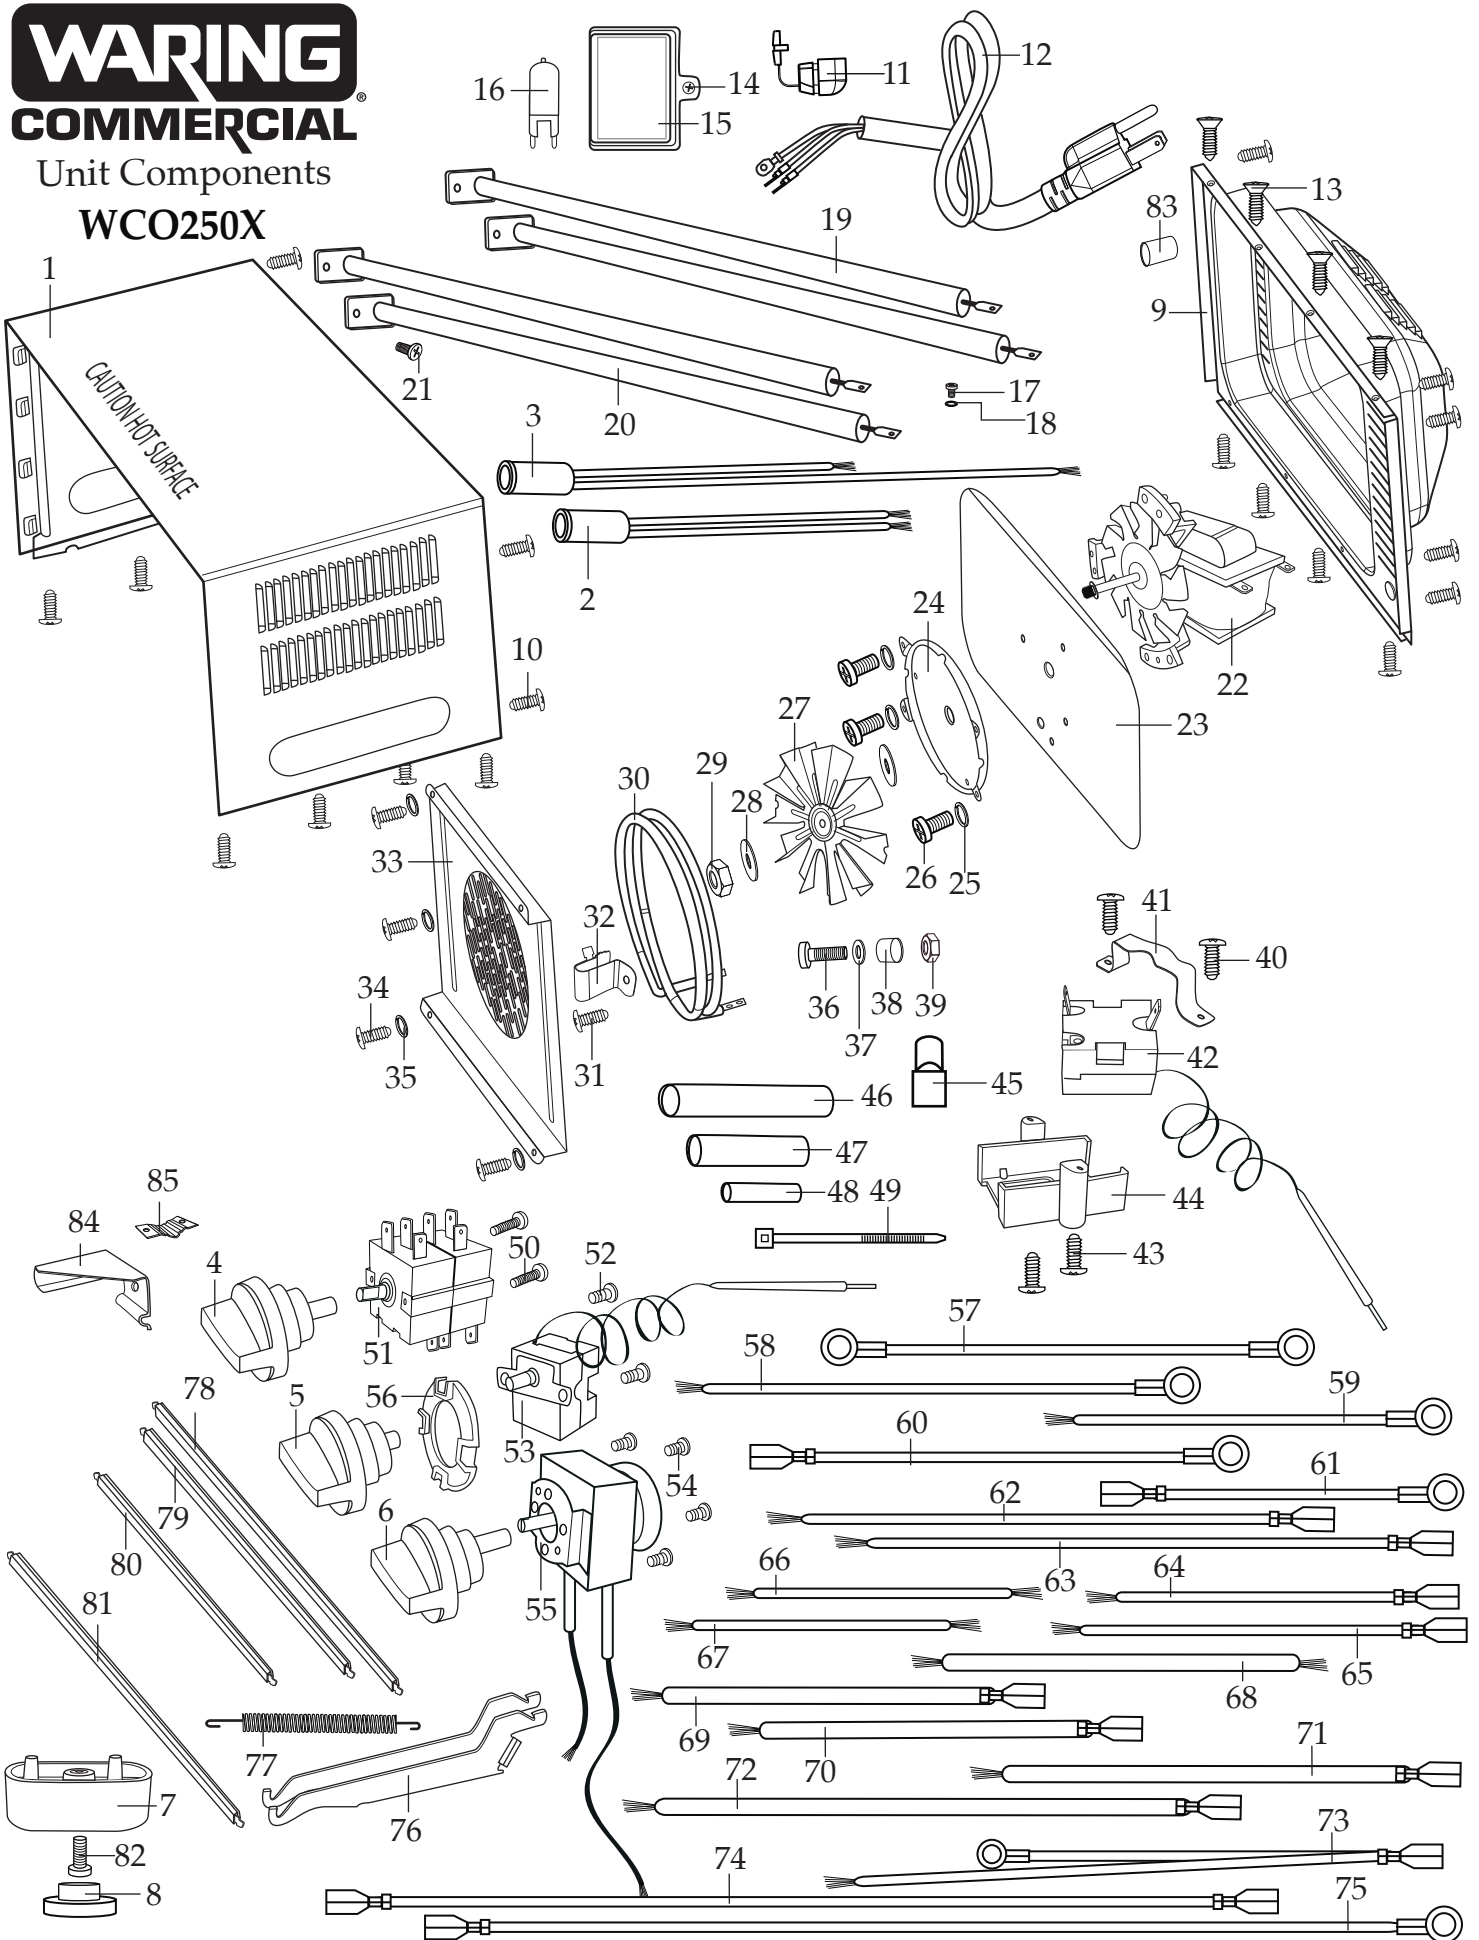

Unit Components

WCO250X

Illustration #	Part #	Description
1	034684	Shell
2	034766	Ready Light (green)
3	034765	Power Light (red)
4	034687	Function Knob
5	034688	Temp Knob
6	034689	Timer Knob
7	034690	Foot Base (4 required)
8	034691	Foot (4 required)
9	034692	Back Cover
10	034693	Screw (16 required)
11	034694	Strain Relief
12	034695	Cord
13	034704	Flat Head Screw (4 required)
14	034696	Light Cover Screw
15	034697	Light Cover
16	034698	Halogen Bulb
17	034699	Screw (leads to elements)
18	034700	Spring Washer (leads to elements)
19	034701	Top Element (2 required <i>have pink ends</i>)
20	034702	Bottom Element (2 required <i>have white ends</i>)
21	034703	Screw (element plate)
22	034706	Motor Assembly
23	034707	Insulated Heat Plate
24	034708	Motor Fan Base
25	034717	Spring Washer (3 required)
26	034705	Screw (3 required)
27	034709	Fan
28	034710	Washer (2 required)
29	034711	Hex Nut
30	034712	Rear Heating Element

Illustration #	Part #	Description
31	034693	Screw
32	034763	Rear Heating Element Bracket (2 required)
33	034713	Motor Fan Screen
34	034714	Screw (4 required)
35	034715	Spring Washer (4 required)
36	034716	Screw
37	034717	Spring Washer
38	034718	Collar
39	034719	Hex Nut
40	034721	ScREW (2 required)
41	034720	Reset Switch Bracket
42	034722	Reset Switch
43	034724	Screw
44	034723	Reset Switch Holder
45	019123	Crimp Connctectors (6 required)
46	034725	Large Rubber Sleeve (.375" diameter x 2" length)
47	034726	Medium Rubber Sleeve (.375" diameter x 1.5" length)
48	034727	Small Rubber Sleeve (.25" diameter x 1.25" length)
49	013731	Wire Tie (5 required)
50	034728	Function Switch Screw (2 required)
51	034729	Function Switch
52	034730	Thermostat Screw (2 required)
53	034731	Thermostat
54	034733	Timer Screw (4 required)
55	032941	Timer with Leads
56	034732	Thermostat Gasket
57	034734	9.25" White Lead (2 required)
58	034735	11.75" White Lead (2 required)
59	034736	5.25" White Lead
60	034737	11" Brown Lead