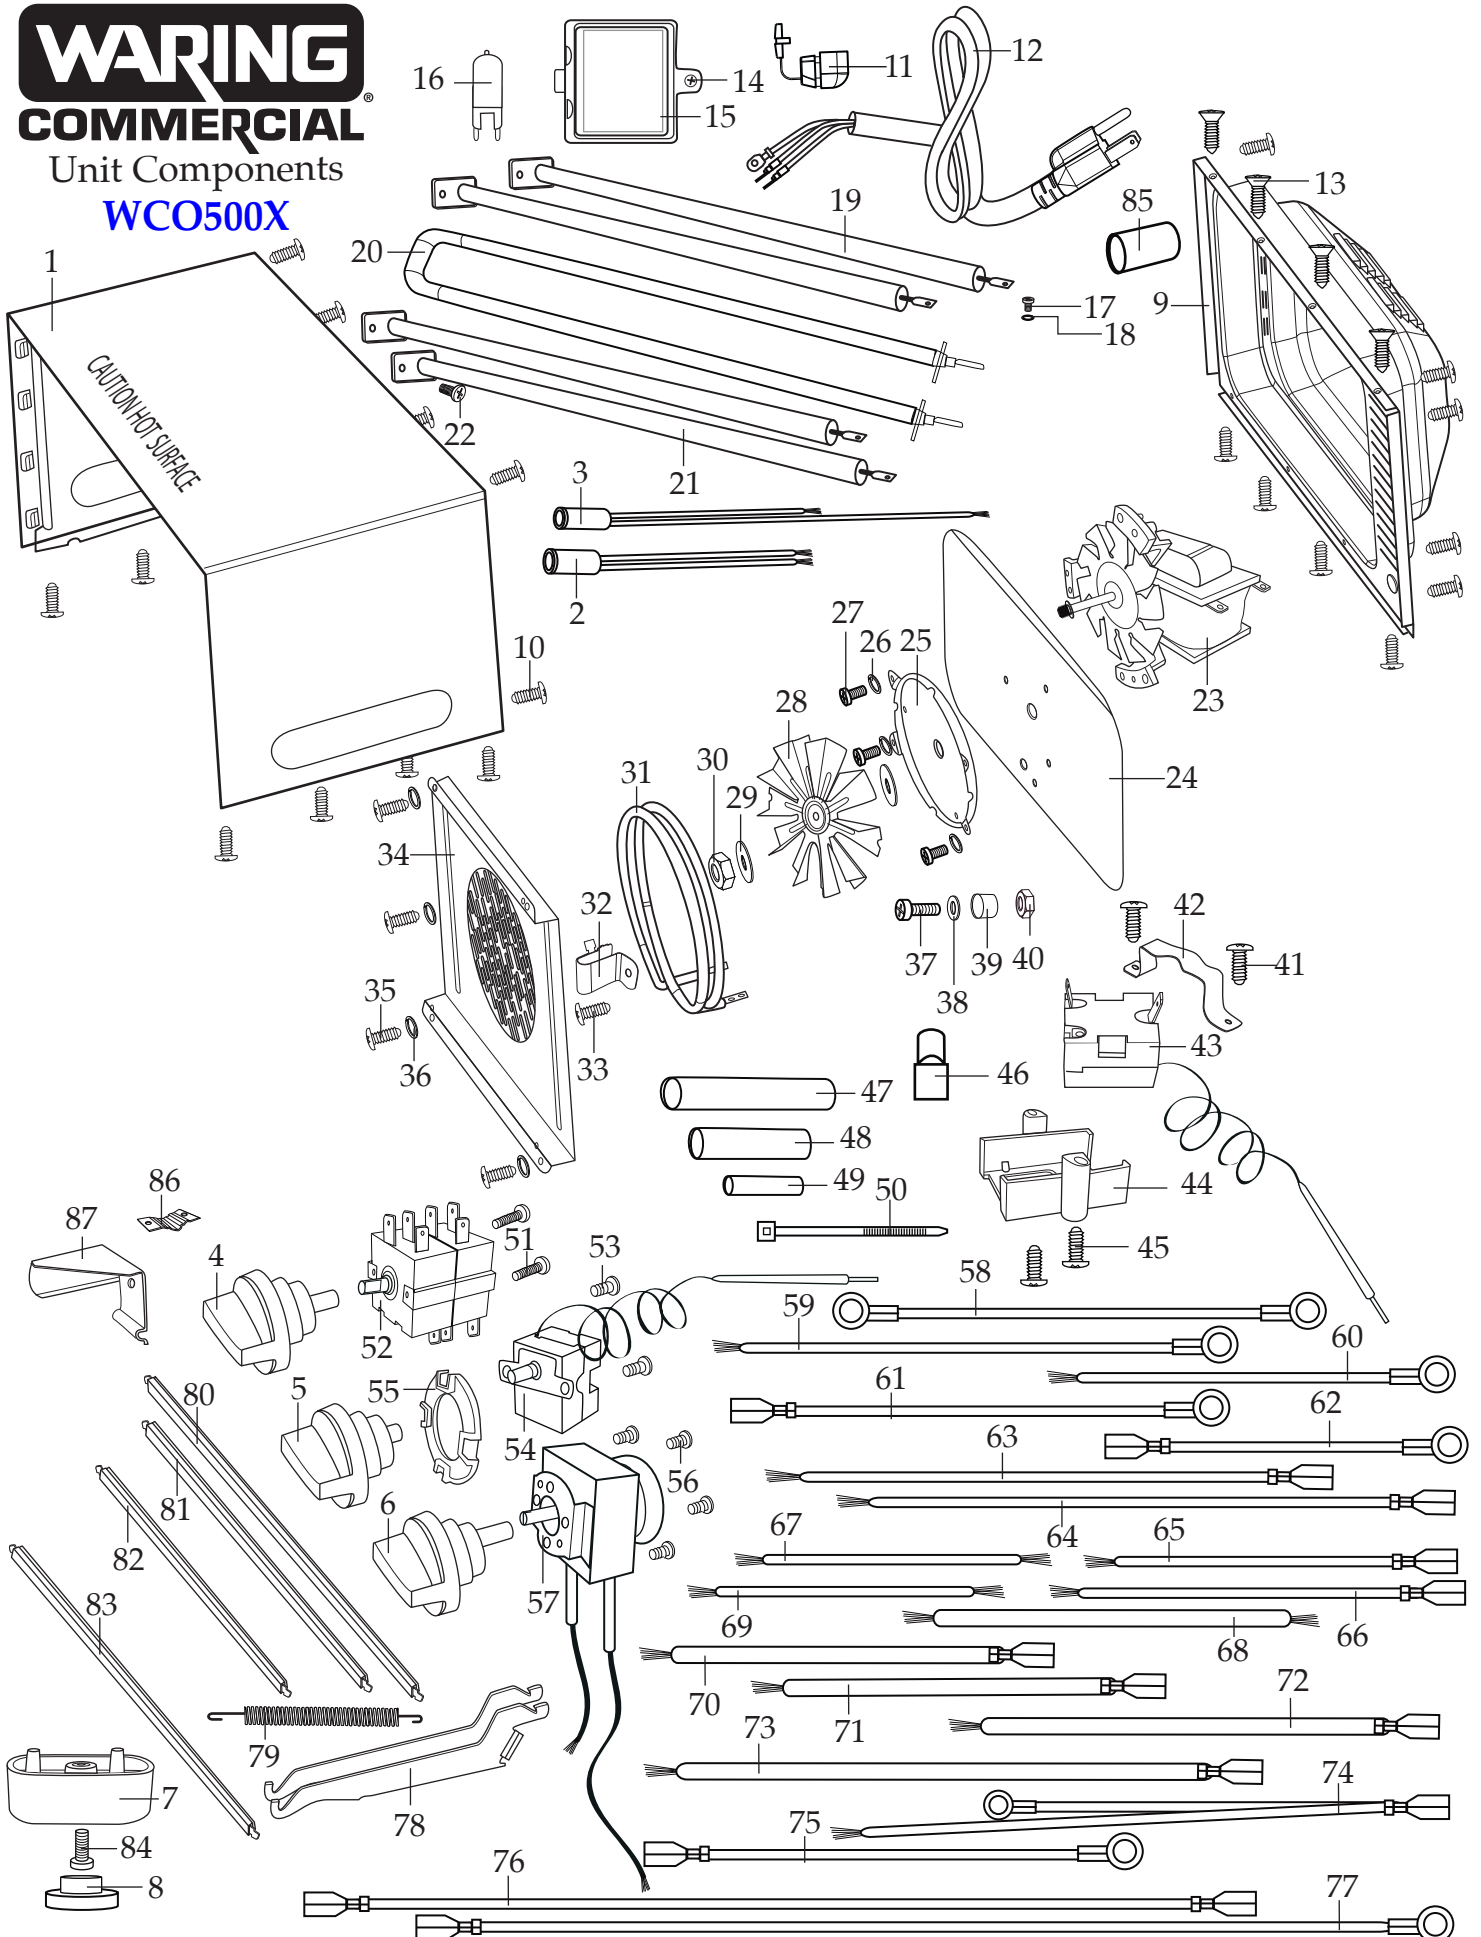

# WARING COMMERCIAL

Unit Components

WCO500X

Illustration #	Part #	Description
1	034795	Shell
2	034766	Ready Light (green)
3	034765	Power Light (red)
4	034687	Function Knob
5	034688	Temp Knob
6	034689	Timer Knob
7	034690	Foot Base (4 required)
8	034691	Foot (4 required)
9	034794	Back Cover
10	034693	Screw (16 required)
11	034694	Strain Relief
12	034695	Cord
13	034704	Flat Head Screw (4 required)
14	034696	Light Cover Screw
15	034798	Light Cover
16	034698	Halogen Bulb
17	034699	Screw (leads to elements)
18	034700	Spring Washer (leads to elements)
19	032942	Top Element (2 required <i>have pink ends</i> )
20	032944	U Element
21	032943	Bottom Element (2 required <i>have white ends</i> )
22	034703	Screw (element plate)
23	034706	Motor Assembly
24	034707	Insulated Heat Plate
25	034708	Motor Fan Base
26	034717	Spring Washer (3 required)
27	034705	Screw (3 required)
28	034709	Fan
29	034710	Washer (2 required)
30	034711	Hex Nut
31	034781	Rear Heating Element