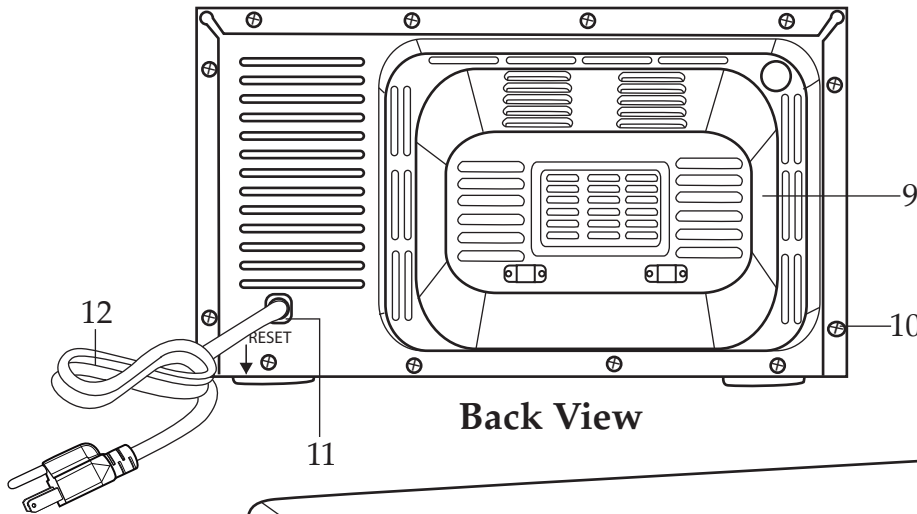

### Unit Information

120V – 60Hz – 1700W  
1.5 Cubic Foot Capacity  
Will Accommodate 4 Half Size Sheet Pan.

**032338**

Wire Rack (3 required)

**034796**

Baking Tray

Date Code Location  
YY|MM|DD  
year year month month day day