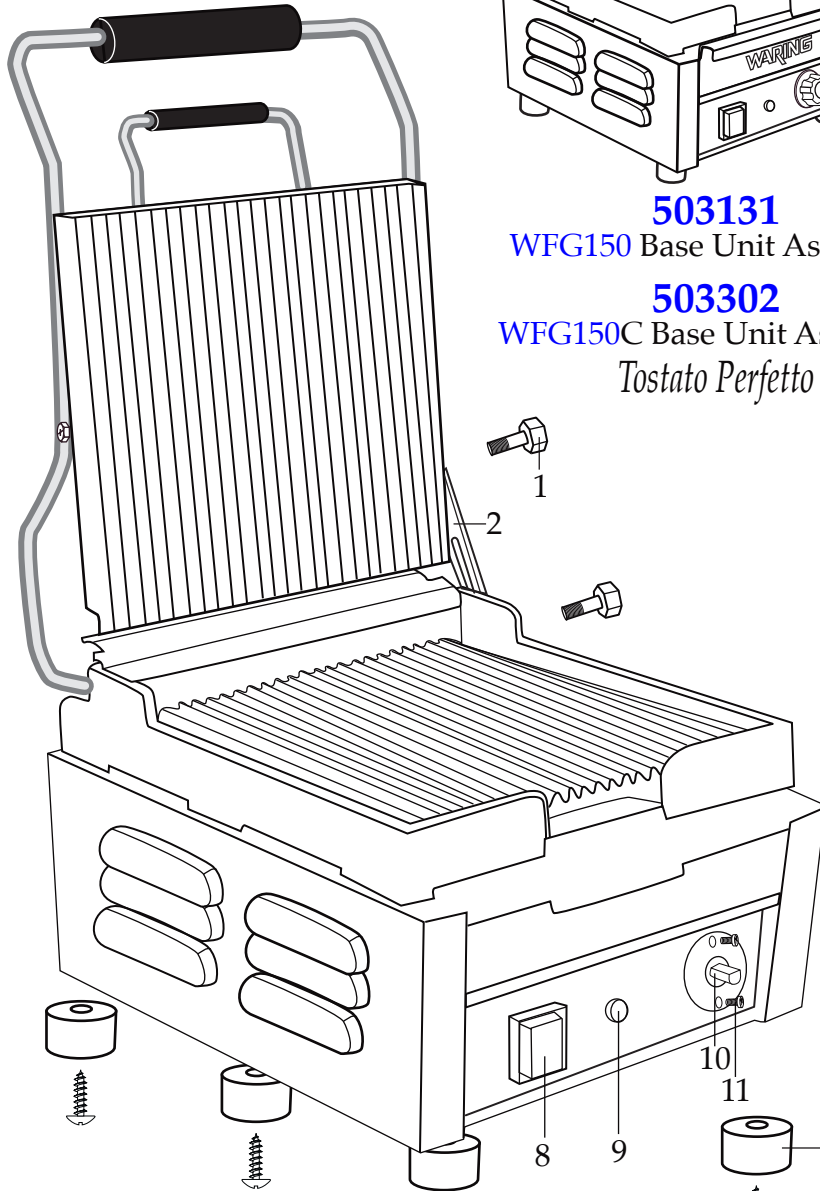

Date Code Location  
 YY|MM|DD  
 year|year|month|month|day|day

**503131**

**WFG150** Base Unit Assembly

**503302**

**WFG150C** Base Unit Assembly

*Tostato Perfetto*

**503132**

**WPG150** Base Unit Assembly

**503244**

**WPG150B** Base Unit Assembly

**503303**

**WPG150C** Base Unit Assembly

*Panini Perfetto*

Panini Perfetto® / Tostato Perfetto®  
 Compact Italian-Style Panini Grills

**WFG150**  
 flat grill

**WFG150C**  
 Canadian flat grill