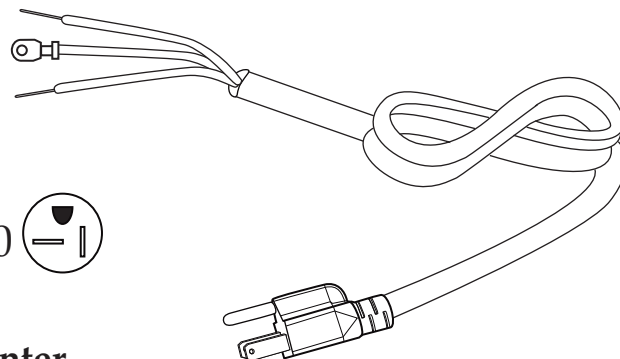

Catalog/Model

WFG150 WPG150
WFG150C WPG150B
WPG150C

WARING COMMERCIAL

314 Ella T. Grasso Ave.
Torrington, CT 06790
Tele. 1-800-269-6640
Fax 860-496-9017

www.waringcommercialproducts.com

Illustration#	Part#	Description
55	036565 029987	Rear Cover with Tension Cover <i>(on units after 11/10/2017)</i> Rear Cover with Tension Cover
56	036566 029988	Rear Cover Plate with Tension Hole <i>(on units after 11/10/2017)</i> Rear Cover Plate with Tension Hole
57	029989	Large Handle
58	029990	Hex Head Screw (2 required)
59	029991	Handle Nut (2 required)
60	029996 030014	Thermal Cut-off WPG150B Thermal Cut-off
61	029997	Washer (2 required)
62	029998	Nut (2 required)
63	029999	Washer (4 required)
64	030000	Spring Washer (4 required)
65	030001	Bolt (4 required)
66	013731	Wire Tie (7 required)
67	030003	17" Red Lead
68	030004	Red and White Lead (joined)
69	030005	Bottom Housing Plate
70	030006	Screw (4 required)

033681 - Cord 120 volt NEMA 5-15

033682 - Cord 208 Volt NEMA 6-20

033683 - Cord Canadian Unit NEMA 5-20

* Certified replacement of the cord set can only be performed by an Authorized Service Center or the Waring Factory Service Center.