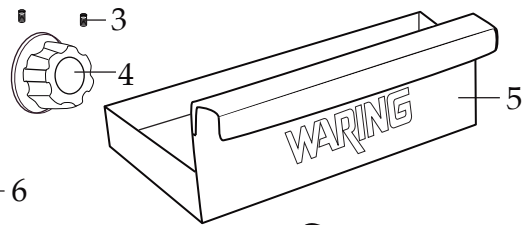

## Unit Information

Grill takes about 10 minutes to warm up.

The **WPG150B** will heat-up and recover 25% faster than the **WPG150**.

9.75 x 9.25 Cooking Surface

Flat or Ribbed Cast Iron Plates

**029824**

5/32" Short Arm Hex Key  
 Allen Wrench