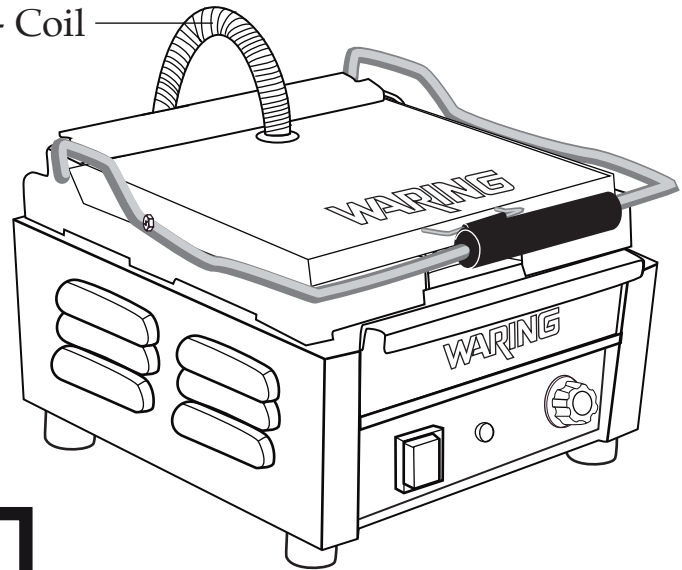

Catalog/Model

WFG150   WPG150
WFG150C   WPG150B
                  WPG150C

WARING
COMMERCIAL

314 Ella T. Grasso Ave.
Torrington, CT 06790
Tele. 1-800-269-6640
Fax 860-496-9017
www.waringcommercialproducts.com

033053 - Coil