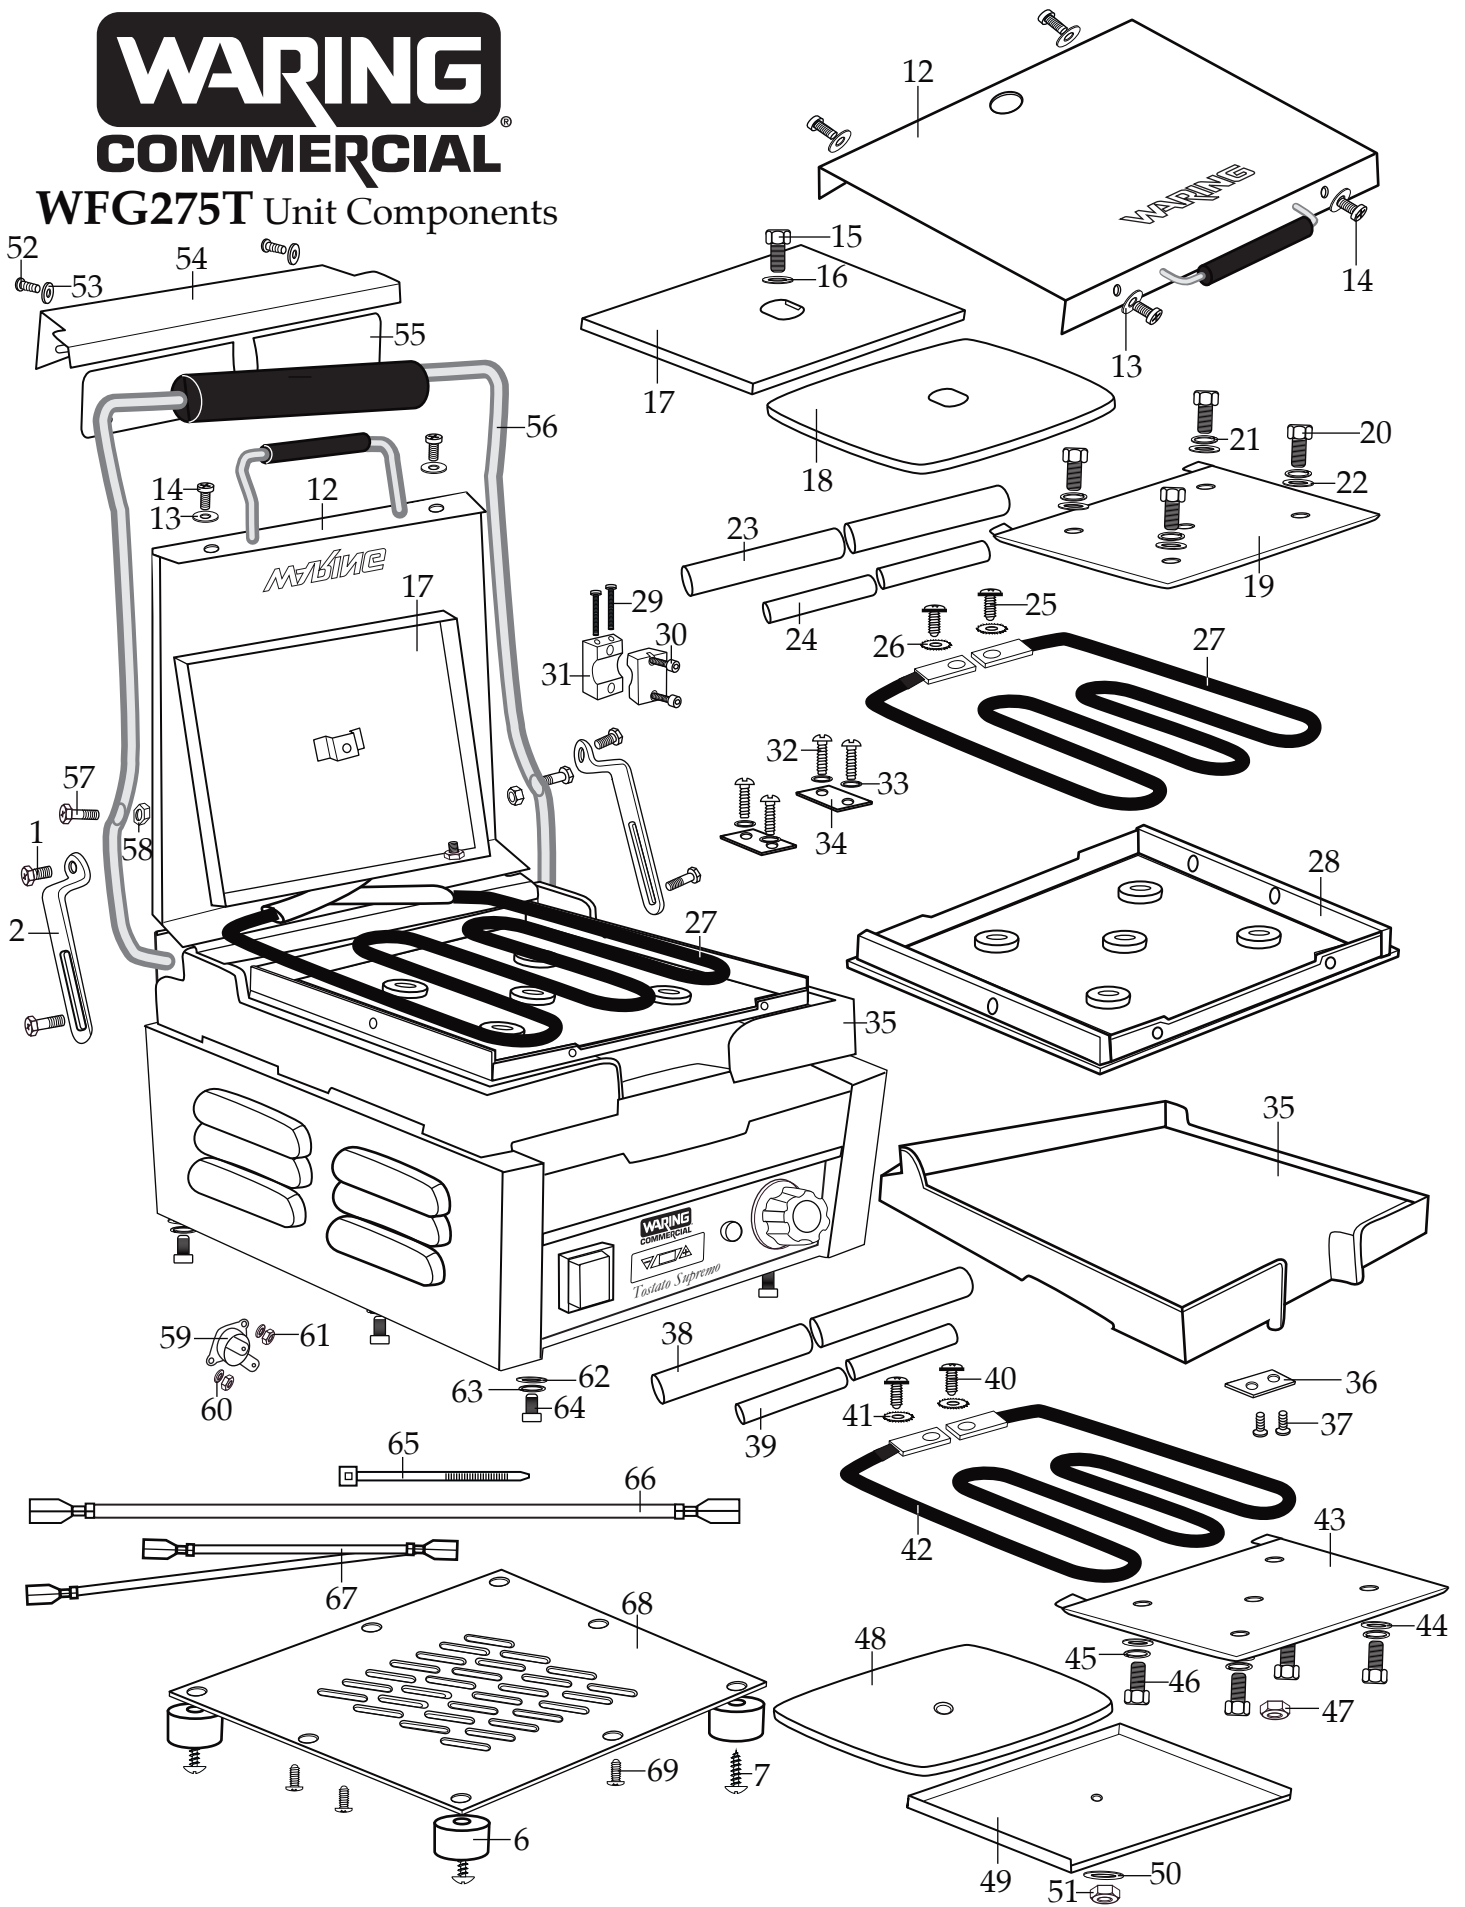

033053 - Coil

WARING COMMERCIAL

Tostato Supremo® Flat Toasting Grill with Timer WFG275T

032000
Cleaning Brush

029824
5/32" Short Arm Hex Key

Unit Information

1800 Watts - 120 volt
Grill takes about 10 minutes to warm up.
14" x 14" Cooking Surface
Flat Cast Iron Plates
Timer requires 2 AAA batteries

← Date Code Location
YY|MM|DD
year year month month day day

NEMA 5-15

6

034212

Base Unit Assembly

WARING COMMERCIAL

WFG275T Unit Components

Illustration#	Part#	Description
1	028625	Pivot Bracket Screw Set (1 large & 1 small 2 sets required)
2	028624	Pivot Bracket (2 required)
3	028627	Set Screw (2 required)
4	028626	Control Knob
5	033195	Drip Tray
6	028622	Foot (4 required)
7	028623	Foot Screw (4 required)
8	029477	On-Off Switch
9	029941	Indicator Light
10	029942	Thermostat
11	029943	Screw (2 required)
12	033974	Cover
13	029946	Washer (4 required)
14	029947	Screw (4 required)
15	029950	Hex Head Bolt
16	029951	Washer
17	029953	Top Insulation Plate
18	029949	Top Insulation
19	029955	Top Element Plate
20	029962	Hex Head Bolt (4 required)
21	029963	Spring Washer (4 required)
22	029964	Washer (4 required)
23	029956	Fiber Sleeve (4 required)
24	029957	Plastic Sleeve (2 required)
25	029958	Screw (2 required)
26	029959	Washer (2 required)
27	033979	Top Element
28	033975	Flat Top Grill Plate
29	036549 030054	Screw (2 required <i>on units after 10/18/2017</i>) Screw

Illustration#	Part#	Description
56	033981	Large Handle
57	029990	Hex Head Screw (2 required)
58	029991	Nut (2 required)
59	029996	Thermal Cut-Off
60	029997	Washer (2 required)
61	029998	Nut (2 required)
62	029999	Washer (4 required)
63	030000	Spring Washer (4 required)
64	030001	Bolt (4 required)
65	013731	Wire Tie (7 required)
66	030003	17" Red Lead
67	030004	Red Lead & White Lead Joined
68	033982	Bottom Housing Plate
69	030006	Screw (4 required)
70	034202	Timer ONLY (2 AAA batteries needed)