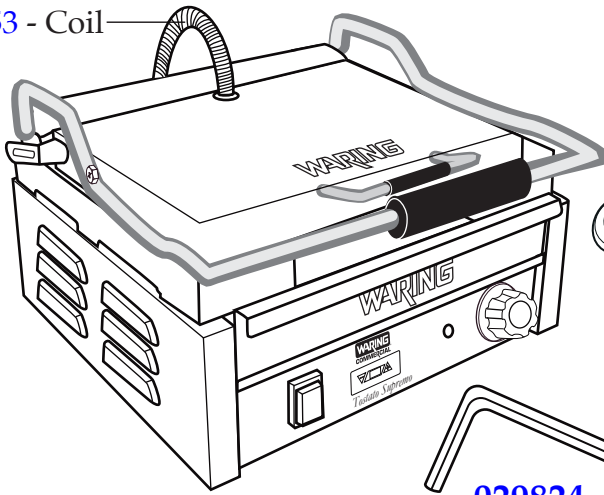

033053 - Coil

WARING COMMERCIAL

Tostato Supremo® Flat Toasting Grill with Timer WFG275T

032000
Cleaning Brush

029824
5/32" Short Arm Hex Key

Unit Information

1800 Watts - 120 volt
Grill takes about 10 minutes to warm up.
14" x 14" Cooking Surface
Flat Cast Iron Plates
Timer requires 2 AAA batteries

← Date Code Location
YY|MM|DD
year year month month day day

NEMA 5-15

6

034212

Base Unit Assembly

WARING COMMERCIAL

WFG275T Unit Components

Illustration#	Part#	Description
1	028625	Pivot Bracket Screw Set (1 large & 1 small 2 sets required)
2	028624	Pivot Bracket (2 required)
3	028627	Set Screw (2 required)
4	028626	Control Knob
5	033195	Drip Tray
6	028622	Foot (4 required)
7	028623	Foot Screw (4 required)
8	029477	On-Off Switch
9	029941	Indicator Light
10	029942	Thermostat
11	029943	Screw (2 required)
12	033974	Cover
13	029946	Washer (4 required)
14	029947	Screw (4 required)
15	029950	Hex Head Bolt
16	029951	Washer
17	029953	Top Insulation Plate
18	029949	Top Insulation
19	029955	Top Element Plate
20	029962	Hex Head Bolt (4 required)
21	029963	Spring Washer (4 required)
22	029964	Washer (4 required)
23	029956	Fiber Sleeve (4 required)
24	029957	Plastic Sleeve (2 required)
25	029958	Screw (2 required)
26	029959	Washer (2 required)
27	033979	Top Element
28	033975	Flat Top Grill Plate
29	036549 030054	Screw (2 required <i>on units after 10/18/2017</i>) Screw