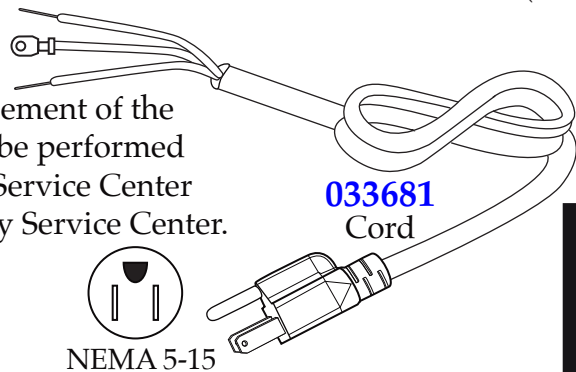

Illustration#	Part#	Description
56	033981	Large Handle
57	029990	Hex Head Screw (2 required)
58	029991	Nut (2 required)
59	029996	Thermal Cut-Off
60	029997	Washer (2 required)
61	029998	Nut (2 required)
62	029999	Washer (4 required)
63	030000	Spring Washer (4 required)
64	030001	Bolt (4 required)
65	013731	Wire Tie (7 required)
66	030003	17" Red Lead
67	030004	Red Lead & White Lead Joined
68	033982	Bottom Housing Plate
69	030006	Screw (4 required)
70	034202	Timer ONLY (2 AAA batteries needed)

* Certified replacement of the cord set can only be performed by an Authorized Service Center or the Waring Factory Service Center.

(on units after 10/18/2017)