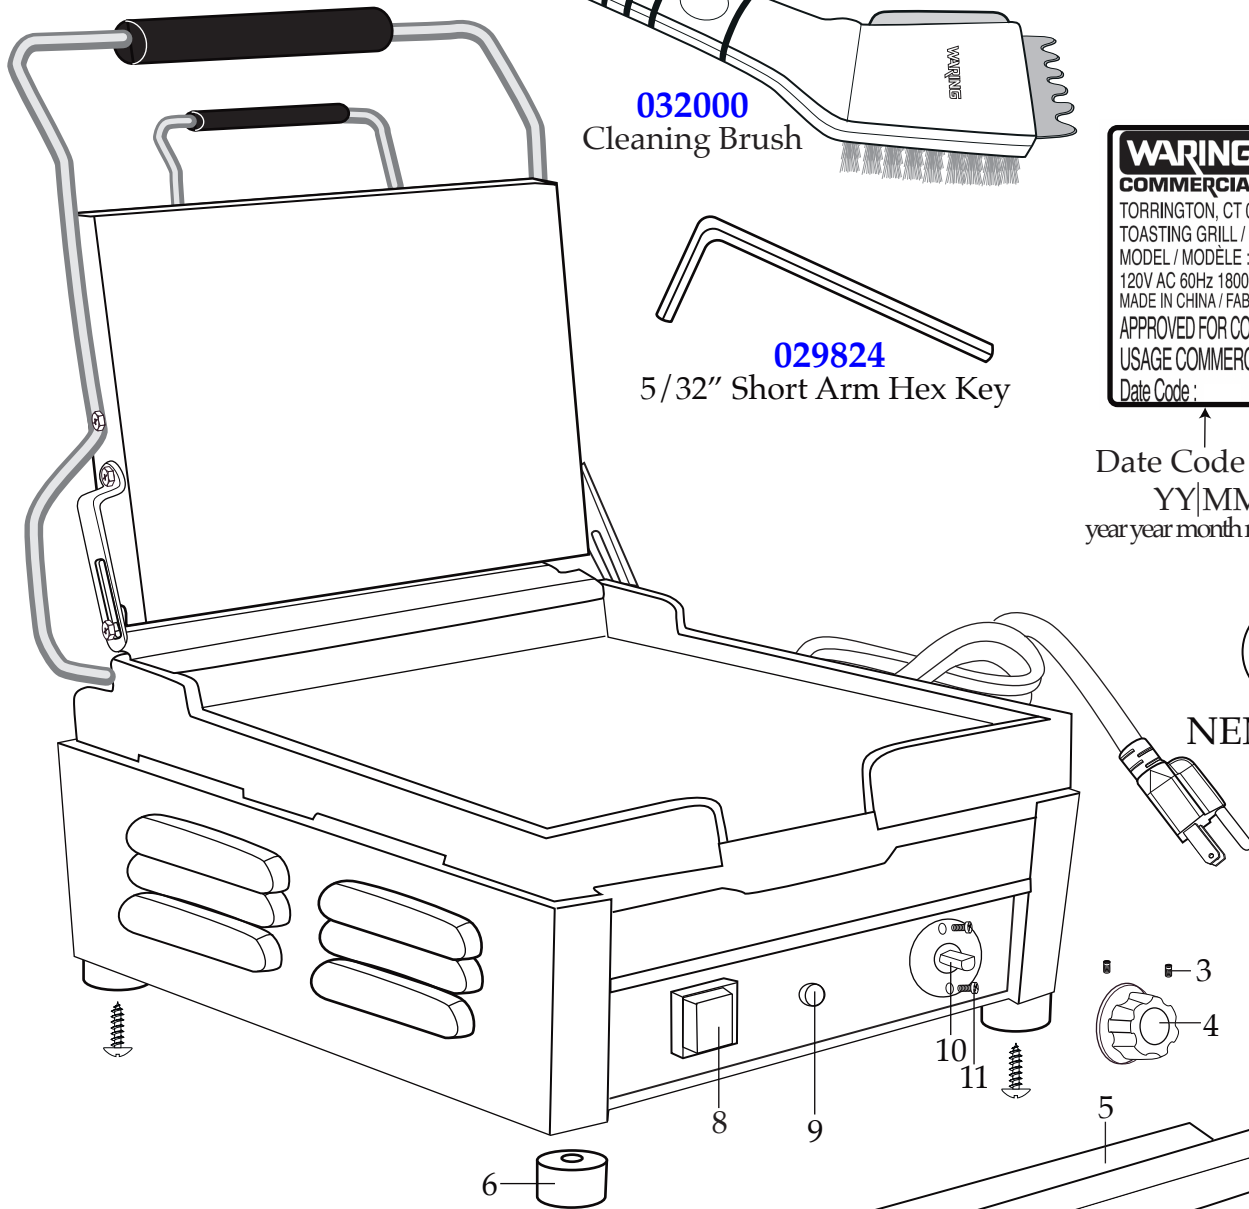

↑
Date Code Location
YY|MM|DD
year year month month day day

NEMA 5-15