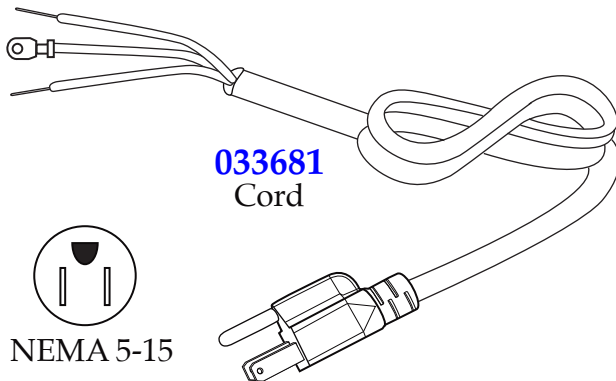

Illustration#	Part#	Description
59	029996	Thermal Cut-Off
60	029997	Washer (2 required)
61	029998	Nut (2 required)
62	029999	Washer (4 required)
63	030000	Spring Washer (4 required)
64	030001	Bolt (4 required)
65	013731	Wire Tie (7 required)
66	030003	17" Red Lead
67	030004	Red Lead & White Lead Joined
68	033982	Bottom Housing Plate
69	030006	Screw (4 required)