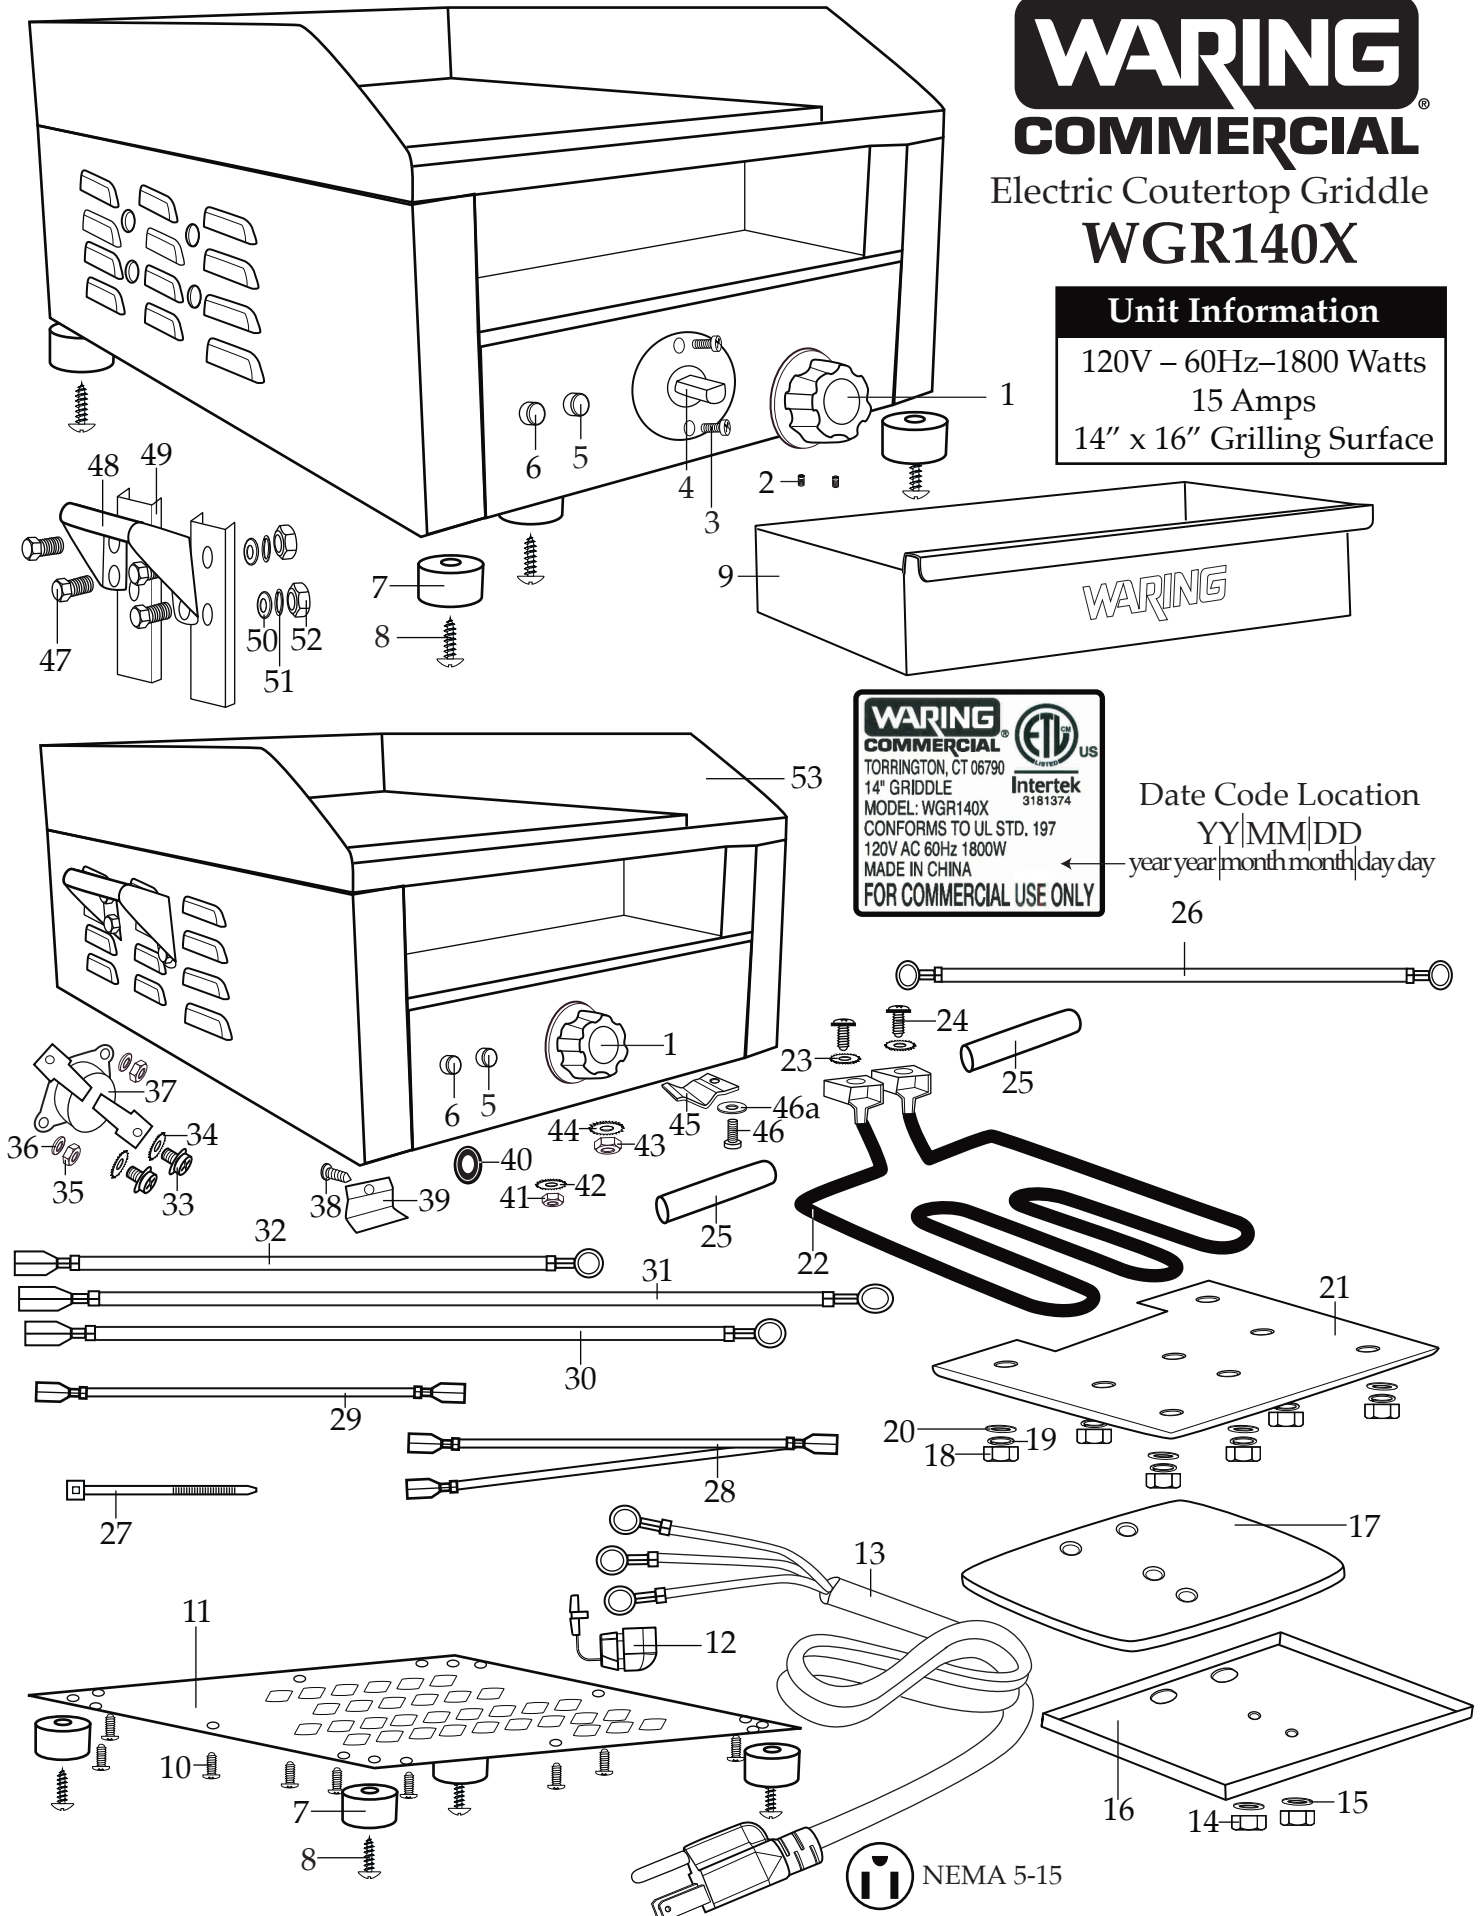

WARING COMMERCIAL

Electric Countertop Griddle WGR140X

Unit Information

120V – 60Hz – 1800 Watts
15 Amps
14" x 16" Grilling Surface

WARING COMMERCIAL
TORRINGTON, CT 06790
14" GRIDDLE
MODEL: WGR140X
CONFORMS TO UL STD. 197
120V AC 60Hz 1800W
MADE IN CHINA
FOR COMMERCIAL USE ONLY

ETL US
Intertek
3181374

Date Code Location
YY|MM|DD
← year year | month month | day day

26

NEMA 5-15

Illustration #	Part #	Description
1	028626	Control Knob
2	028627	Set Screw (2 required)
3	029943	Thermostat Screw (2 required)
4	030013	Thermostat
5	030515	Green Ready Light
6	029941	Red Power Light
7	028622	Foot (4 required)
8	028623	Foot Screw (4 required)
9	030516	Tray
10	030006	Screw (12 required)
11	030517	Bottom Plate
12	030518	Strain Relief
13	030519	Cord Set
14	030522	Nut (2 required)
15	029963	Washer (2 required)
16	030520	Insulation Plate
17	030521	Insulation
18	030522	Nut (8 required)
19	029963	Spring Washer (8 required)
20	029964	Washer (8 required)
21	030523	Element Plate
22	030524	Element
23	029959	Lock Washer (2 required)
24	029958	Screw (2 required)
25	030525	Rubber Sleeve (2 required)
26	030526	Black Lead (element to ceramic seal)
27	013731	Wire Tie (5 required)
28	030527	Double White Leads (thermostat to ready light) (thermostat to power light)
29	030528	White Lead (thermostat to ready light)
30	030529	20.5" White Lead (power light to ceramic spacer)
31	030530	25" Red Lead (thermostat to thermal cut-off)
32	030531	Red Lead (element to thermostat)