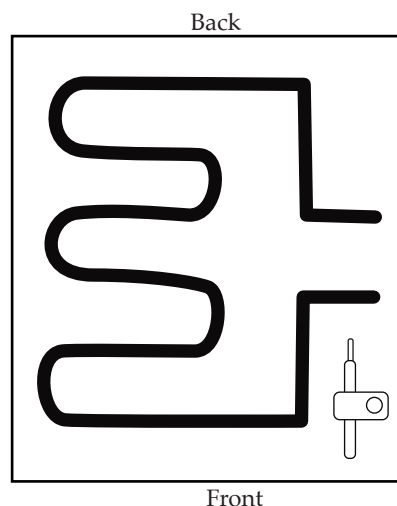

ETL US
Intertek
3181374

Date Code Location
YY|MM|DD
← year year | month month | day day

26

NEMA 5-15

Illustration #	Part #	Description
1	028626	Control Knob
2	028627	Set Screw (2 required)
3	029943	Thermostat Screw (2 required)
4	030013	Thermostat
5	030515	Green Ready Light
6	029941	Red Power Light
7	028622	Foot (4 required)
8	028623	Foot Screw (4 required)
9	030516	Tray
10	030006	Screw (12 required)
11	030517	Bottom Plate
12	030518	Strain Relief
13	030519	Cord Set
14	030522	Nut (2 required)
15	029963	Washer (2 required)
16	030520	Insulation Plate
17	030521	Insulation
18	030522	Nut (8 required)
19	029963	Spring Washer (8 required)
20	029964	Washer (8 required)
21	030523	Element Plate
22	030524	Element
23	029959	Lock Washer (2 required)
24	029958	Screw (2 required)
25	030525	Rubber Sleeve (2 required)
26	030526	Black Lead (element to ceramic seal)
27	013731	Wire Tie (5 required)
28	030527	Double White Leads (thermostat to ready light) (thermostat to power light)
29	030528	White Lead (thermostat to ready light)
30	030529	20.5" White Lead (power light to ceramic spacer)
31	030530	25" Red Lead (thermostat to thermal cut-off)
32	030531	Red Lead (element to thermostat)

Illustration #	Part #	Description
33	030075	Screw (2 required)
34	030076	Lock Washer (2 required)
35	029998	Nut (2 required)
36	029997	Washer (2 required)
37	032135	Thermal Cut-Off
38	030006	Screw
39	030532	Thermostat Wire Bracket
40	030533	Housing Lead Protector
41	030534	Ground Nut
42	029959	Ground Lock Washer
43	030535	Ceramic Seal Nut
44	030536	Ceramic Seal Lock Washer
45	035929	Thermostat Bulb Bracket
46	029943	Screw
46a	029999	Washer
47	030540	Bolt (4 required per handle)
48	030539	Handle (2 required)
49	030541	Bracket (2 required per handle)
50	030542	Washer (4 required per handle)
51	030543	Spring Washer (4 required per handle)
52	030544	Nut (4 required per handle)
53	035928	Top Housing with Grill, Aluminum Plate & Handles