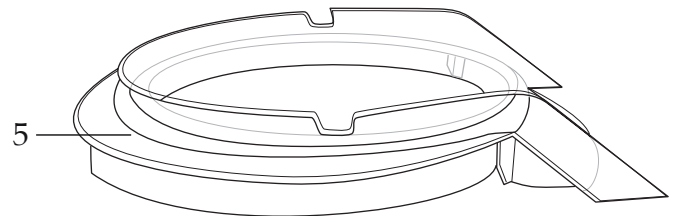

WARING COMMERCIAL[®]

Pulp Eject Juice Extractor WJX80X

Date Code Location
WWYY
(week week year year)

→ WWYY

WARING COMMERCIAL TORRINGTON, CT 06790 JUICE EXTRACTOR / CENTRIFUGEUSE MODEL / MODELE: WJX80 120VAC 50/60Hz 1000W MADE IN CHINA / FABRIQUE EN CHINE	NSF ®	ETL cETL us
FOR COMMERCIAL USE ONLY POUR USAGE COMMERCIAL SEULEMENT		Intertek 5014433
CAUTION: DO NOT IMMERSE IN LIQUID ATTENTION: N'IMMERGEZ DANS AUCUN LIQUIDE		CONFORMS TO UL STD. 783 CERTIFIED TO CSA STD. C22.2 NO. 185

WARING COMMERCIAL®

Base Unit Components

WJX80X

Illustration#	Part#	Description
1	037239	Pulp Container
2	038522	Black Pusher
3	038523	Cover
4	038524	Basket Assembly
5	037243	Black Upper Bowl
6	037244	Bowl
7	037245	Spout Cover
8	038615	Base Unit Assembly
9	038527	Switch Guard
10	037247	Switch
11	037277	4.375" Dark Blue Lead
12	037569	5.75" Dark Blue Lead
13	037278	5.5" White Lead
14	037279	4.375" Red Lead
15	037280	10" Black Lead
16	037281	9.25" Black Lead
17	037282	11" White Lead
18	037283	9.5" White Lead
19	037284	9.5" Yellow Lead
20	037285	12" Black Lead
21	037286	10.25" Green-Yellow Lead
22	037262	Thermal Relay Switch
23	037263	Start Capacitor
24	037264	Capacitor
25	012409	Small Crimp Connectors (3 required)
	019123	Large Crimp Connectors (3 required)
26	013731	Wire Ties (8 required)
27	037265	Screw (3 required)
28	037266	Motor Bracket
29	037267	Screw (4 required)
30	037268	Wind Guide
31	037267	Screw (ground 2 required)