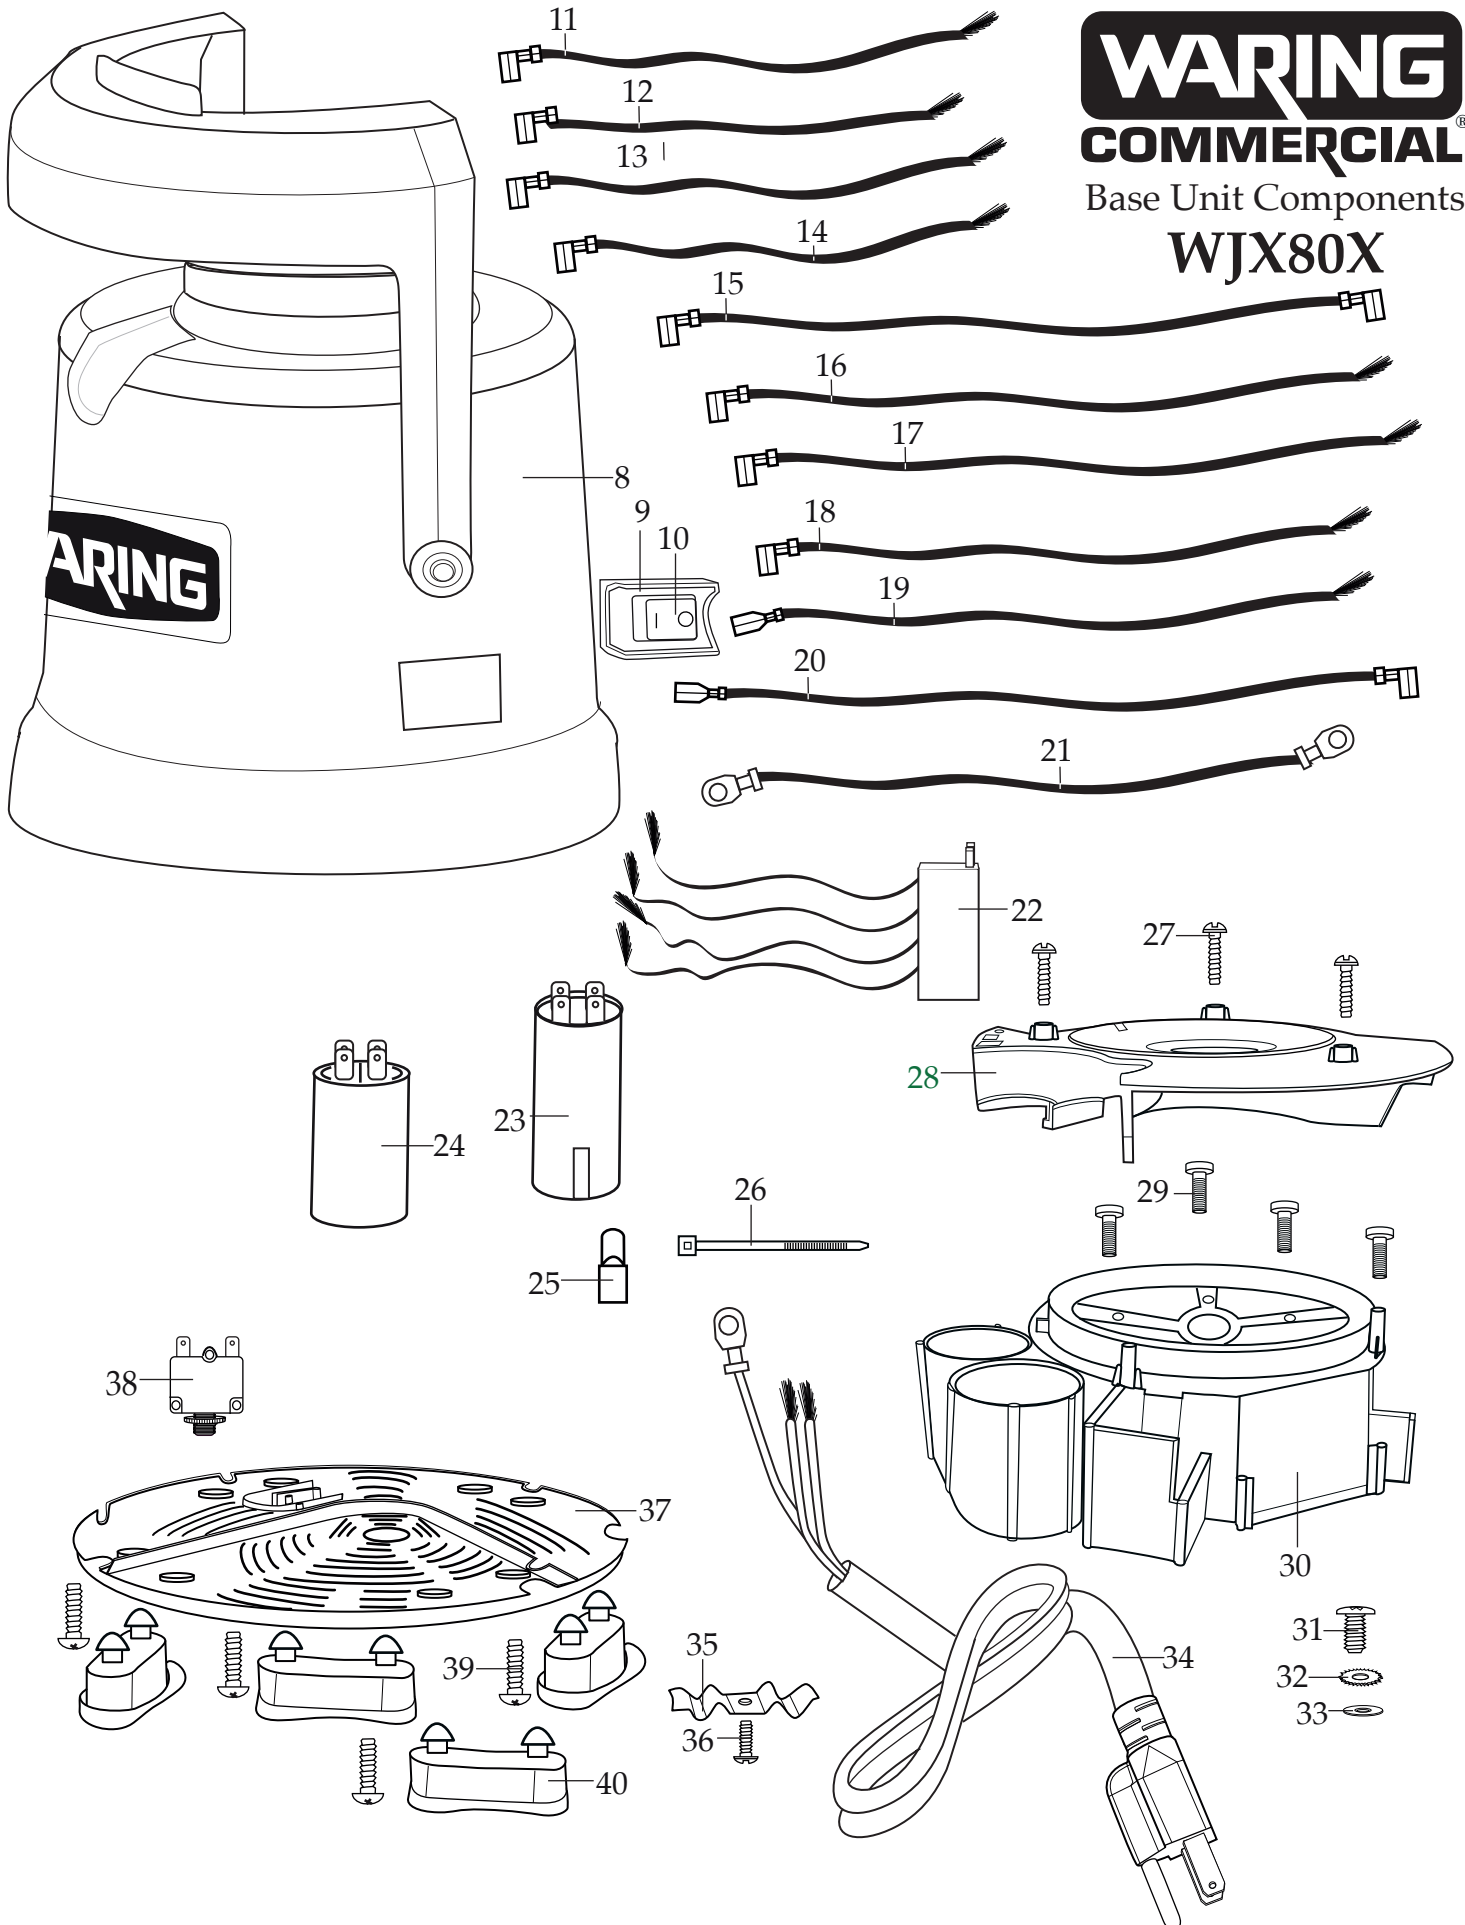

WARING COMMERCIAL[®]

Pulp Eject Juice Extractor WJX80X

Date Code Location
WWYY
(week week year year)

→ WWYY

WARING COMMERCIAL TORRINGTON, CT 06790 JUICE EXTRACTOR / CENTRIFUGEUSE MODEL / MODELE: WJX80 120VAC 50/60Hz 1000W MADE IN CHINA / FABRIQUE EN CHINE	NSF ®	ETL cETL us
FOR COMMERCIAL USE ONLY POUR USAGE COMMERCIAL SEULEMENT		Intertek 5014433
CAUTION: DO NOT IMMERSE IN LIQUID ATTENTION: N'IMMERGEZ DANS AUCUN LIQUIDE		CONFORMS TO UL STD. 783 CERTIFIED TO CSA STD. C22.2 NO. 185

WARING COMMERCIAL®

Base Unit Components

WJX80X

Illustration#	Part#	Description
1	037239	Pulp Container
2	038522	Black Pusher
3	038523	Cover
4	038524	Basket Assembly
5	037243	Black Upper Bowl
6	037244	Bowl
7	037245	Spout Cover
8	038615	Base Unit Assembly
9	038527	Switch Guard
10	037247	Switch
11	037277	4.375" Dark Blue Lead
12	037569	5.75" Dark Blue Lead
13	037278	5.5" White Lead
14	037279	4.375" Red Lead
15	037280	10" Black Lead
16	037281	9.25" Black Lead
17	037282	11" White Lead
18	037283	9.5" White Lead
19	037284	9.5" Yellow Lead
20	037285	12" Black Lead
21	037286	10.25" Green-Yellow Lead
22	037262	Thermal Relay Switch
23	037263	Start Capacitor
24	037264	Capacitor
25	012409	Small Crimp Connectors (3 required)
	019123	Large Crimp Connectors (3 required)
26	013731	Wire Ties (8 required)
27	037265	Screw (3 required)
28	037266	Motor Bracket
29	037267	Screw (4 required)
30	037268	Wind Guide
31	037267	Screw (ground 2 required)

Illustration#	Part#	Description
32	037269	Lock Washer (2 required 1 for each screw)
33	037270	Washer (2 required 1 for each screw)
34	037271	Cord
35	037272	Cord Clamp
36	037273	Screw
37	037274	Bottom Housing
38	037287	Reset Switch
39	037275	Screw (4 required)
40	037276	Foot (4 required)