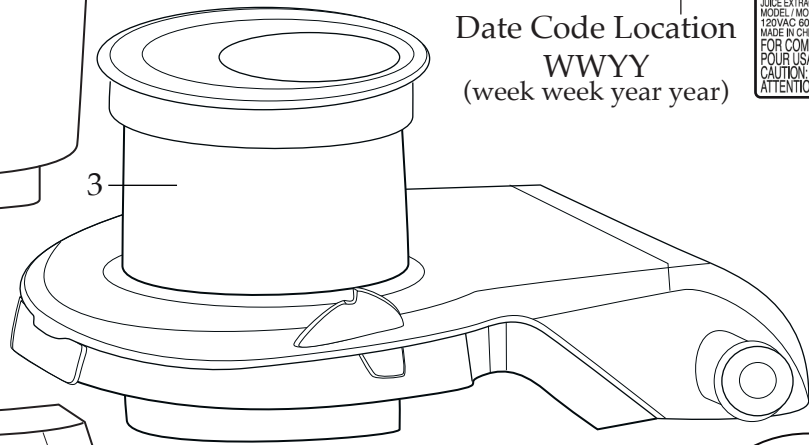

WARING COMMERCIAL[®]

Pulp Eject Juice Extractor WJX80X

Date Code Location
WWYY
(week week year year)

→ WWYY

WARING COMMERCIAL TORRINGTON, CT 06790 JUICE EXTRACTOR / CENTRIFUGEUSE MODEL / MODELE: WJX80 120VAC 50/60Hz 1000W MADE IN CHINA / FABRIQUE EN CHINE	NSF ®	ETL cETL us
FOR COMMERCIAL USE ONLY POUR USAGE COMMERCIAL SEULEMENT		Intertek 5014433
CAUTION: DO NOT IMMERSE IN LIQUID ATTENTION: N'IMMERGEZ DANS AUCUN LIQUIDE		CONFORMS TO UL STD. 783 CERTIFIED TO CSA STD. C22.2 NO. 185

WARING COMMERCIAL®

Base Unit Components

WJX80X

Illustration#	Part#	Description
1	037239	Pulp Container
2	038522	Black Pusher
3	038523	Cover
4	038524	Basket Assembly
5	037243	Black Upper Bowl
6	037244	Bowl
7	037245	Spout Cover
8	038615	Base Unit Assembly
9	038527	Switch Guard
10	037247	Switch
11	037277	4.375" Dark Blue Lead
12	037569	5.75" Dark Blue Lead
13	037278	5.5" White Lead
14	037279	4.375" Red Lead
15	037280	10" Black Lead
16	037281	9.25" Black Lead
17	037282	11" White Lead
18	037283	9.5" White Lead
19	037284	9.5" Yellow Lead
20	037285	12" Black Lead
21	037286	10.25" Green-Yellow Lead
22	037262	Thermal Relay Switch
23	037263	Start Capacitor
24	037264	Capacitor
25	012409	Small Crimp Connectors (3 required)
	019123	Large Crimp Connectors (3 required)
26	013731	Wire Ties (8 required)
27	037265	Screw (3 required)
28	037266	Motor Bracket
29	037267	Screw (4 required)
30	037268	Wind Guide
31	037267	Screw (ground 2 required)