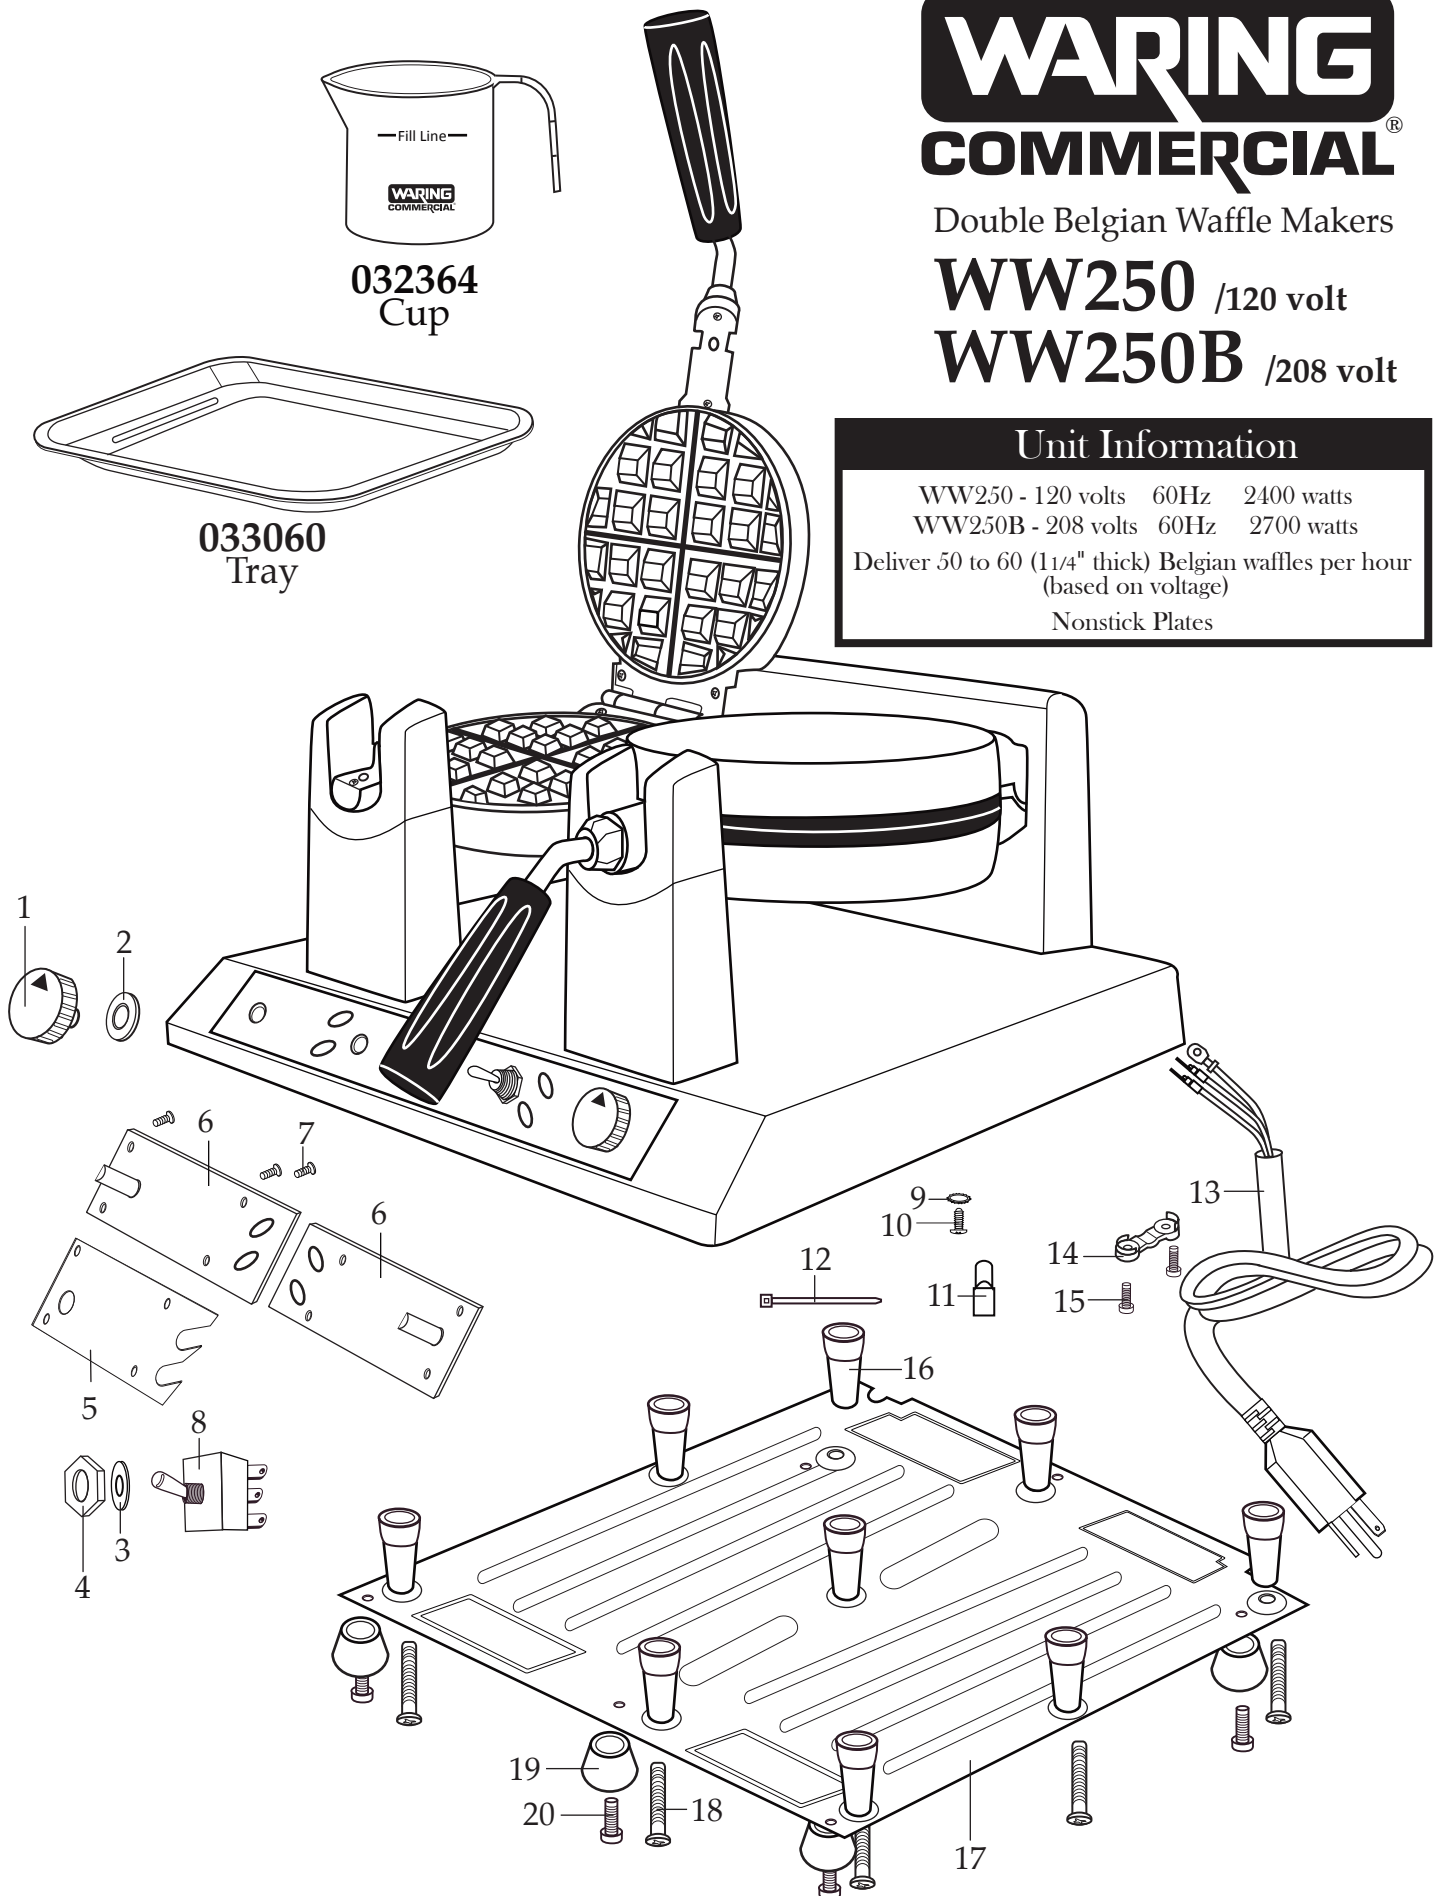

WARING COMMERCIAL®

Double Belgian Waffle Makers

WW250 /120 volt

WW250B /208 volt

Unit Information

WW250 - 120 volts 60Hz 2400 watts

WW250B - 208 volts 60Hz 2700 watts

Deliver 50 to 60 (1 1/4" thick) Belgian waffles per hour
(based on voltage)

Nonstick Plates

Catalog/Model

WW250
WW250B

Illustration #	Part #	Description
1	027515	Browning Control Knob (2 required)
2	027065	Washer (2 required)
3	014604	Washer (2 required)
4	016236	Hex Nut (2 required)
5	027066	PC Board Shield (2 required)
6	029577 033059	WW250 PC Board (set of 2) WW250B PC Board (set of 2)
7	027068	Screw (6 required)
8	027069	On/Off Switch (2 required)
9	027070	Lock Washer (2 required)
10	027071	Screw (2 required)
11	012409	Crimp Connector (2 required)
12	013731	Wire Tie (2 required)
13	035175 029111	WW250 Cord Set (NEMA 5-20) WW250B Cord Set (NEMA 6-15)
14	027073	Cord Clamp
15	027074	Screw (2 required)
16	027517	Spacer (9 required)
17	029110	Bottom Plate
18	027518	Screw (9 required)
19	027519	Foot (6 required)
20	027520	Screw (6 required)

503187 - WW250 Complete Unit Assembly
503188 - WW250B Complete Unit Assembly