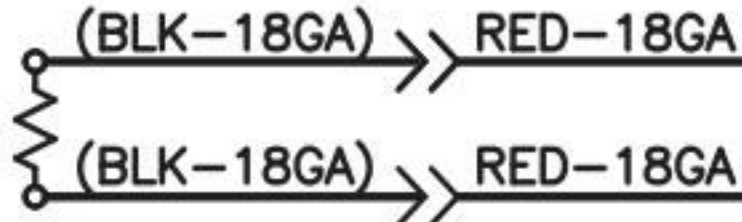

WHT-18GA

BLK-18GA

GRN-18GA

CHASSIS
GROUND

WARMER ELEMENT
120Vac-75W