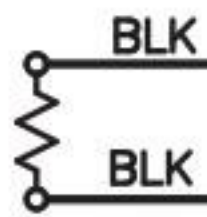

FEMALE IF CONNECTOR  
220-240Vac

WHT-18GA

BLK-18GA

GRN-18GA

GROUND

WARMER ELEMENT  
220Vac-75W

RED  
RED

BLK-18GA  
WHT-18GA

WHT-22GA

STP ORG-22GA

BLU-22GA

TEMP  
SENSOR

WHT-22GA

LED 5mm - RED 1.8Vdc  
or  
LED 5mm - GREEN 1.9Vdc

CONTROL MODULE, UPM 220V

FEMALE IF  
CONNECTOR  
110-120Vac

WHT-28GA

TEMP  
SENSOR

STP ORG-22GA

BLU-22GA

LED 5mm - RED 1.8Vdc  
or  
LED 5mm - GREEN 1.9Vdc

CONTROL MODULE  
UPM 120V

Pin Assignments

1	120V HOT
2	120V NEUTRAL