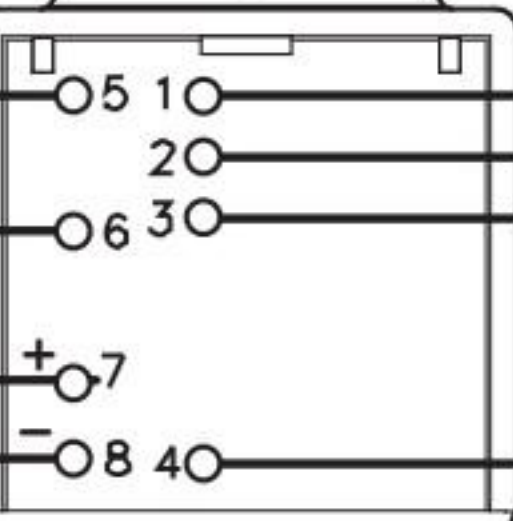

WHT-28GA

TEMP  
SENSOR

STP ORG-22GA

BLU-22GA

LED 5mm - RED 1.8Vdc  
or  
LED 5mm - GREEN 1.9Vdc

CONTROL MODULE  
UPM 120V

Pin Assignments

1	120V HOT
2	120V NEUTRAL