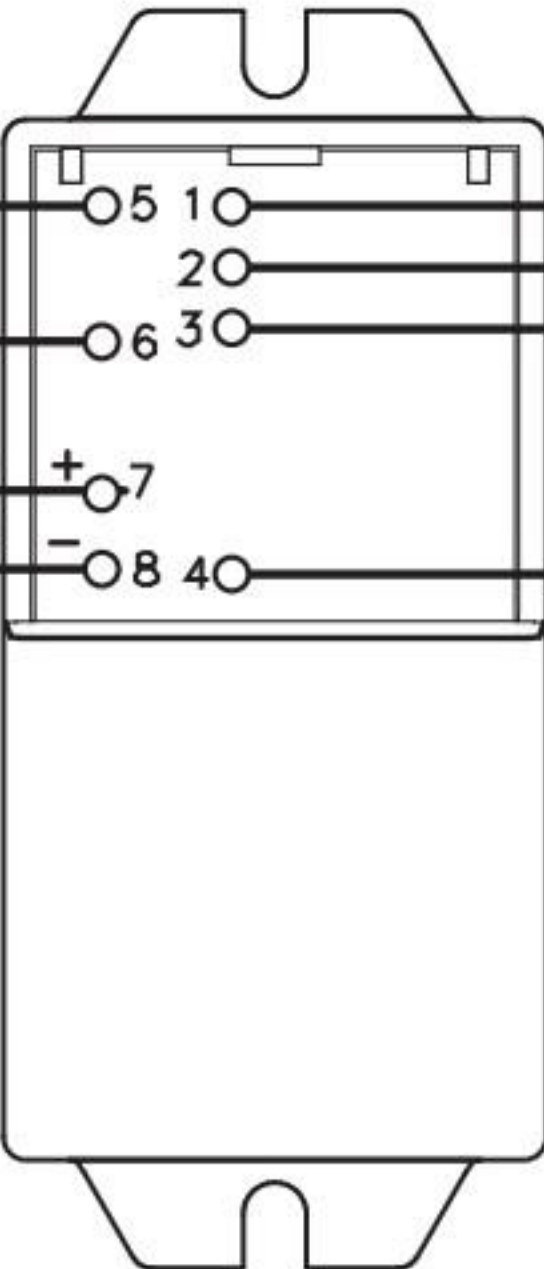

FEMALE IF CONNECTOR  
220-240Vac

WHT-18GA

BLK-18GA

GRN-18GA

GROUND

WARMER ELEMENT  
220Vac-75W

RED  
RED

BLK-18GA  
WHT-18GA

WHT-22GA

STP ORG-22GA

BLU-22GA

TEMP  
SENSOR

WHT-22GA

LED 5mm - RED 1.8Vdc  
or  
LED 5mm - GREEN 1.9Vdc

CONTROL MODULE, UPM 220V

FEMALE IF  
CONNECTOR  
110-120Vac