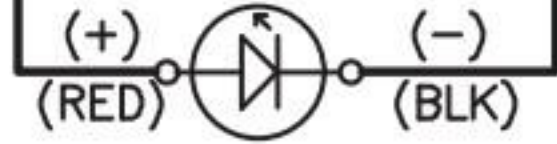

WHT-28GA

TEMP  
SENSOR

STP ORG-22GA

BLU-22GA

LED 5mm - RED 1.8Vdc  
or  
LED 5mm - GREEN 1.9Vdc

CONTROL MODULE  
UPM 120V

Pin Assignments

1	120V HOT
2	120V NEUTRAL