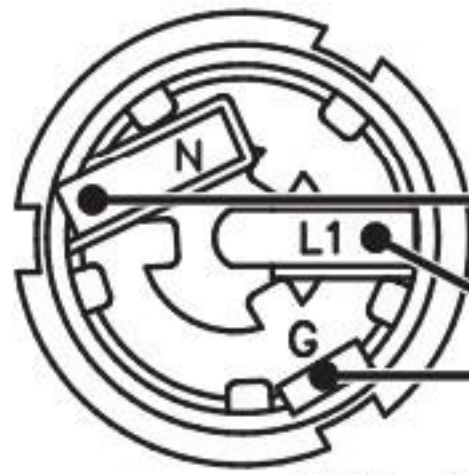

WHT-22GA

STP ORG-22GA

BLU-22GA

TEMP  
SENSOR

WHT-22GA

LED 5mm - RED 1.8Vdc  
or  
LED 5mm - GREEN 1.9Vdc

CONTROL MODULE, UPM 220V

FEMALE IF  
CONNECTOR  
110-120Vac

WHT-28GA

TEMP  
SENSOR

STP ORG-22GA

BLU-22GA

LED 5mm - RED 1.8Vdc  
or  
LED 5mm - GREEN 1.9Vdc

CONTROL MODULE  
UPM 120V

Pin Assignments

1	120V HOT
2	120V NEUTRAL