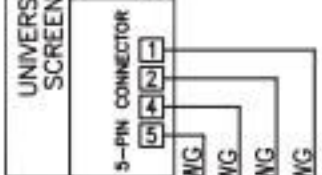

POWER SUPPLY
110-120VAC
1PH, 50/60HZ
2W+G

CURRENT SENSOR

BLK

ALTERNATE TRANSFORMER WIRE HOOKUPS

ELECTRICAL RATING TABLE

| Voltage | Amps | Watts | Hertz | # of | # of Tank | Tank Element |
|---------|------|-------|-------|------|-----------|--------------|
|---------|------|-------|-------|------|-----------|--------------|