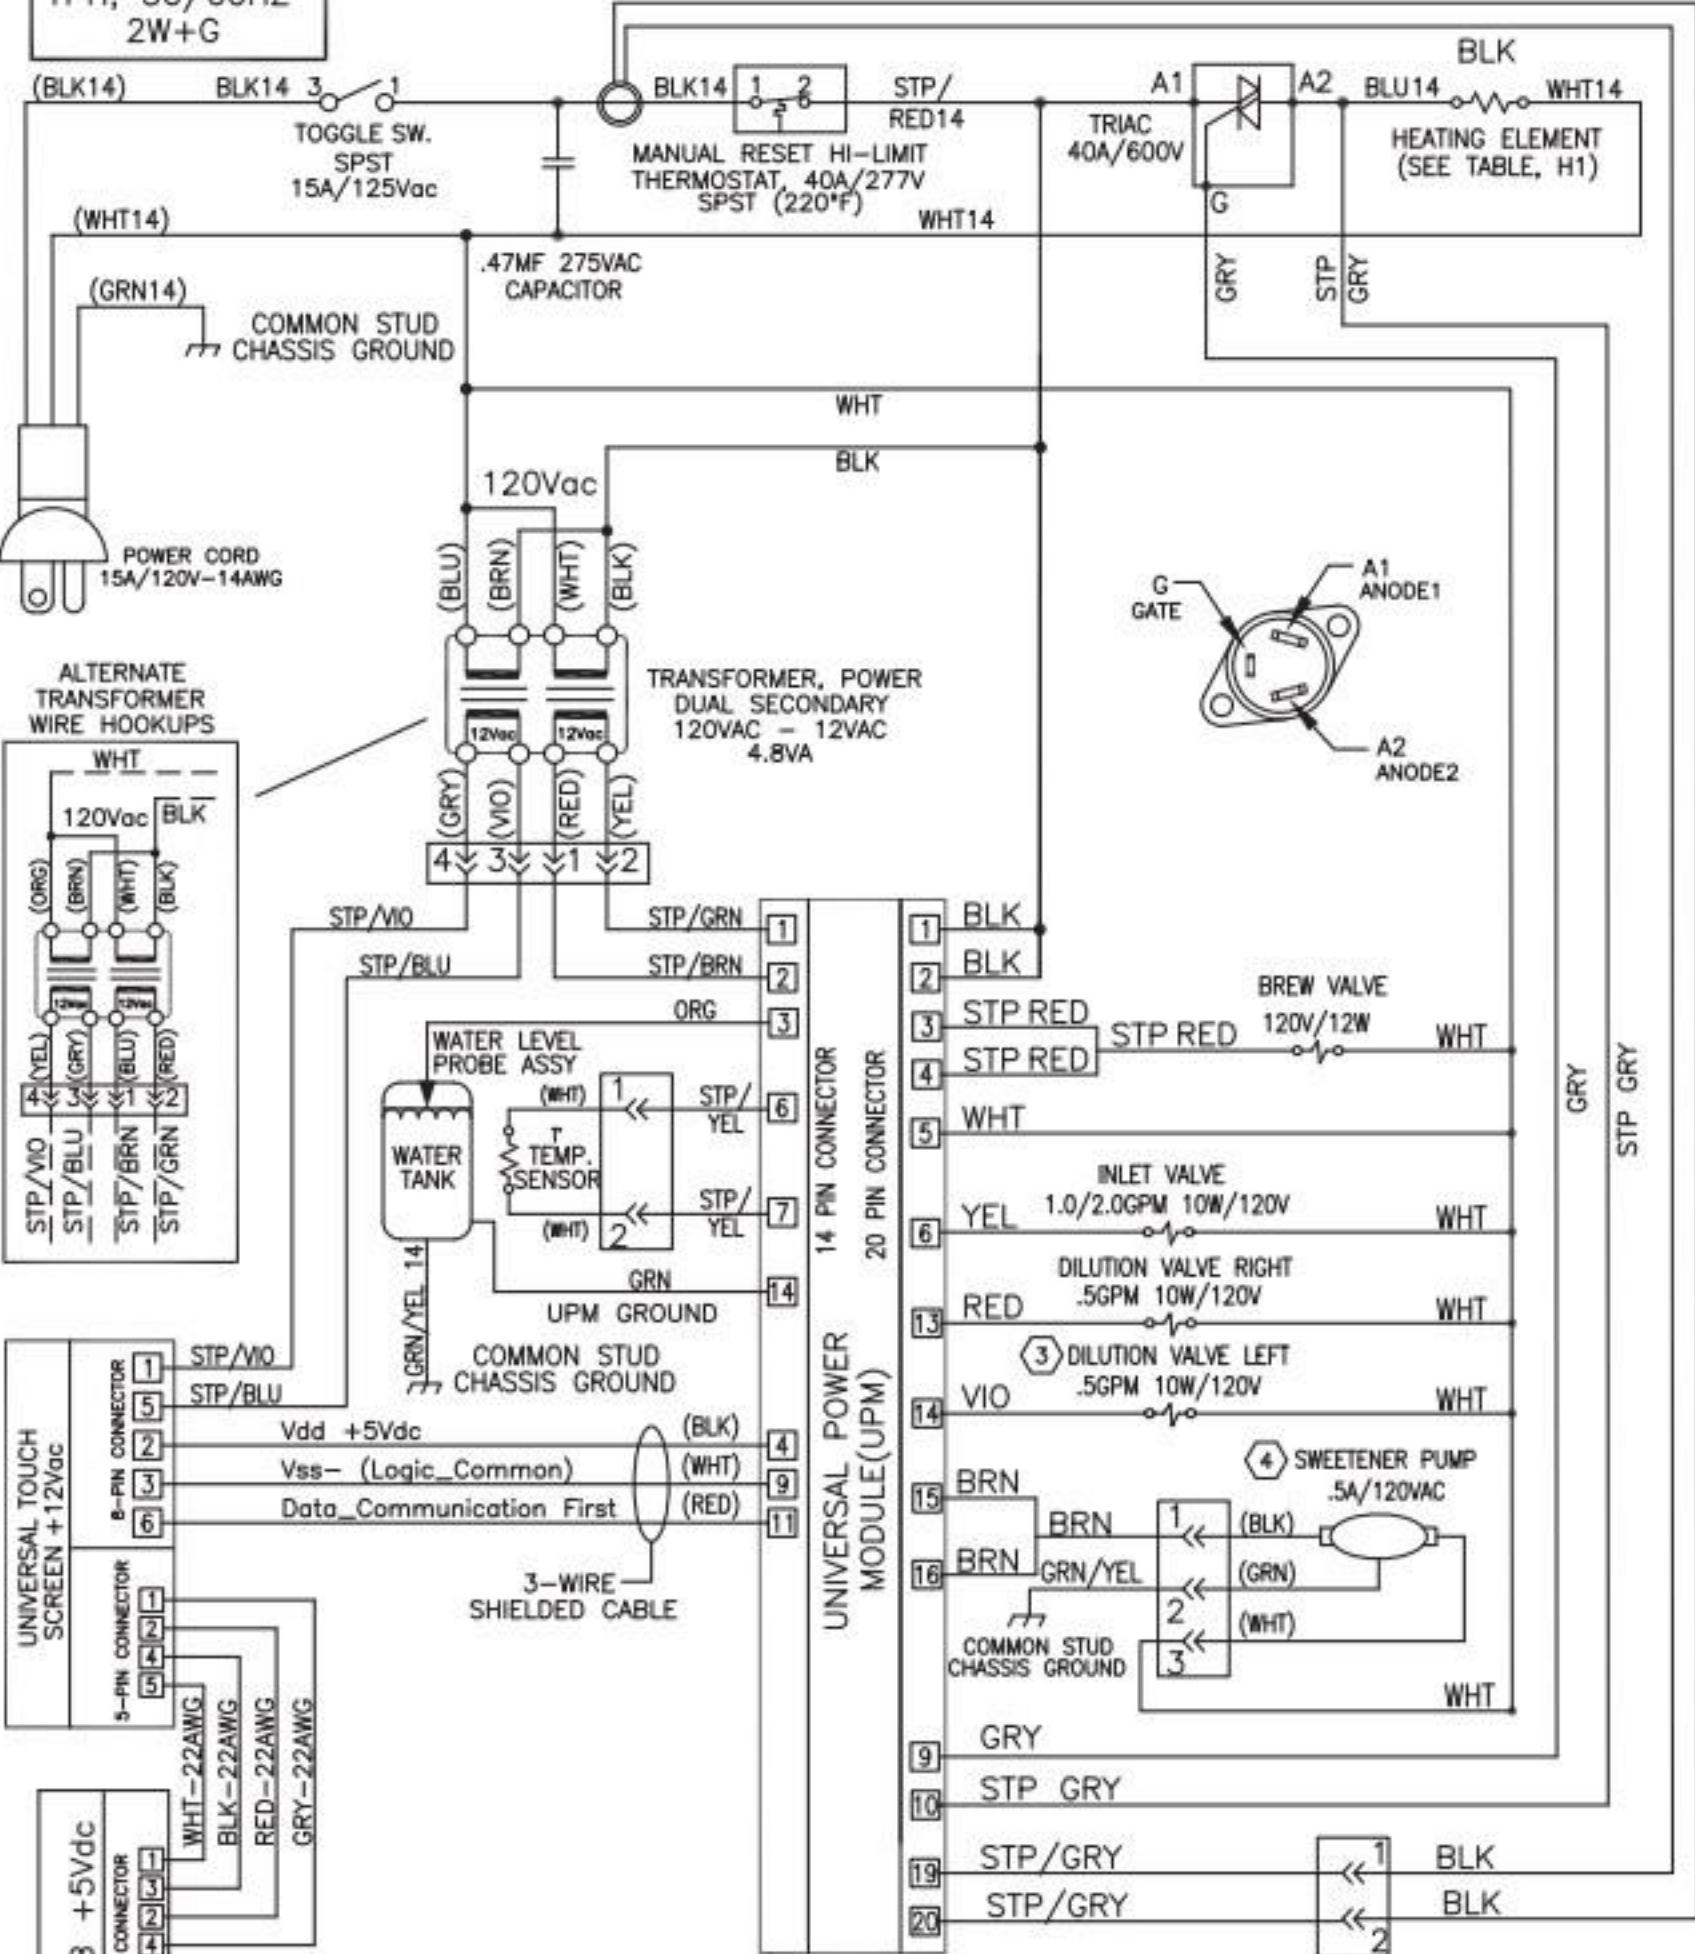

POWER SUPPLY
110-120VAC
1PH, 50/60HZ
2W+G

CURRENT SENSOR

BLK

ALTERNATE TRANSFORMER WIRE HOOKUPS

ELECTRICAL RATING TABLE

| Voltage | Amps | Watts | Hertz | # of | # of Tank | Tank Element |
|---------|------|-------|-------|------|-----------|--------------|
|---------|------|-------|-------|------|-----------|--------------|