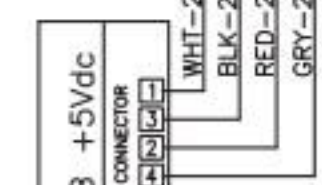

POWER SUPPLY
110-120VAC
1PH, 50/60HZ
2W+G

CURRENT SENSOR

BLK

ALTERNATE TRANSFORMER WIRE HOOKUPS

ELECTRICAL RATING TABLE

| Voltage | Amps | Watts | Hertz | # of | # of Tank | Tank Element |
|---------|------|-------|-------|------|-----------|--------------|
|---------|------|-------|-------|------|-----------|--------------|