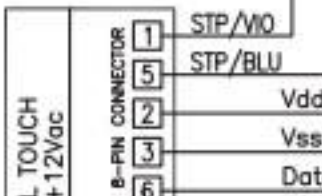

POWER SUPPLY
110-120VAC
1PH, 50/60HZ
2W+G

CURRENT SENSOR

BLK

ALTERNATE TRANSFORMER WIRE HOOKUPS

ELECTRICAL RATING TABLE

| Voltage | Amps | Watts | Hertz | # of | # of Tank | Tank Element |
|---------|------|-------|-------|------|-----------|--------------|
|---------|------|-------|-------|------|-----------|--------------|