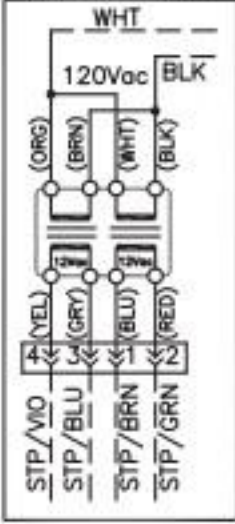

POWER SUPPLY
110-120VAC
1PH, 50/60HZ
2W+G

CURRENT SENSOR

BLK

ALTERNATE TRANSFORMER WIRE HOOKUPS

ELECTRICAL RATING TABLE

| Voltage | Amps | Watts | Hertz | # of | # of Tank | Tank Element |
|---------|------|-------|-------|------|-----------|--------------|
|---------|------|-------|-------|------|-----------|--------------|