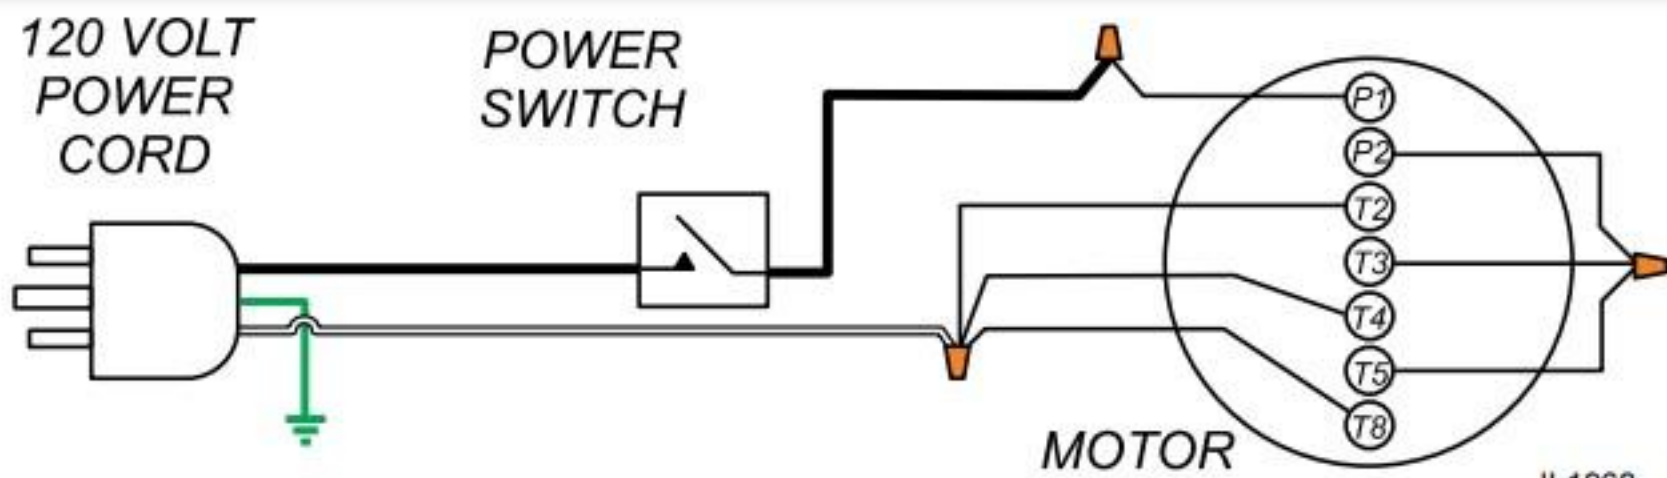

120 VAC 60 Hz
Standard Configuration

IL1968

240V
POWER CORD

SK2661