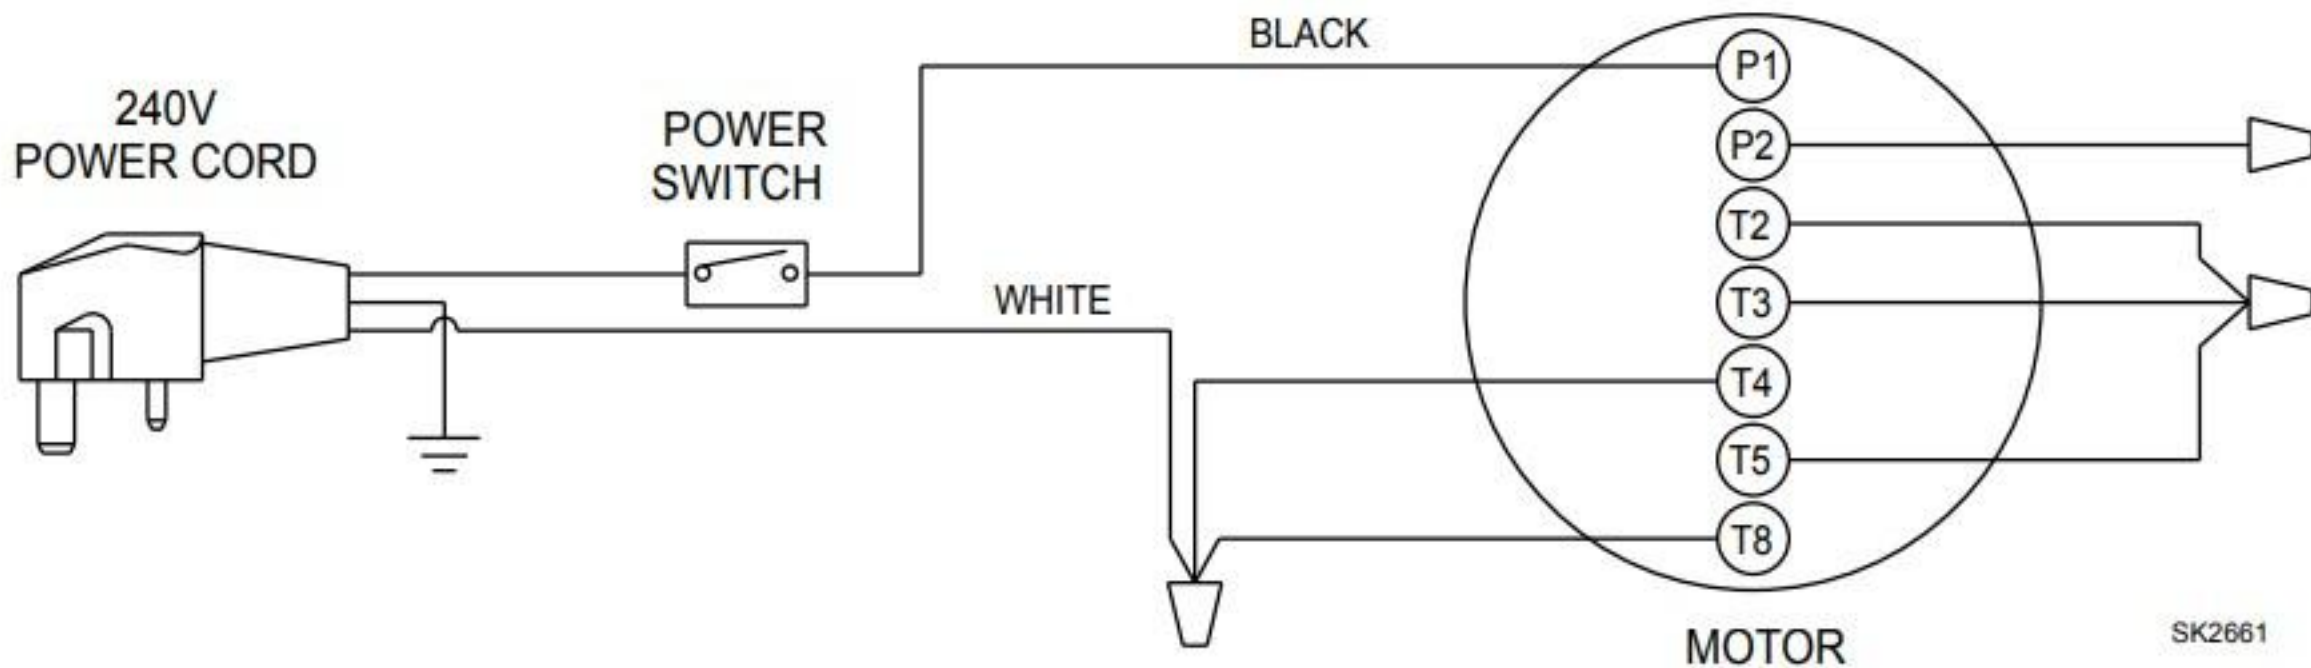

120 VAC 60 Hz
Standard Configuration

IL1968

240V
POWER CORD

SK2661