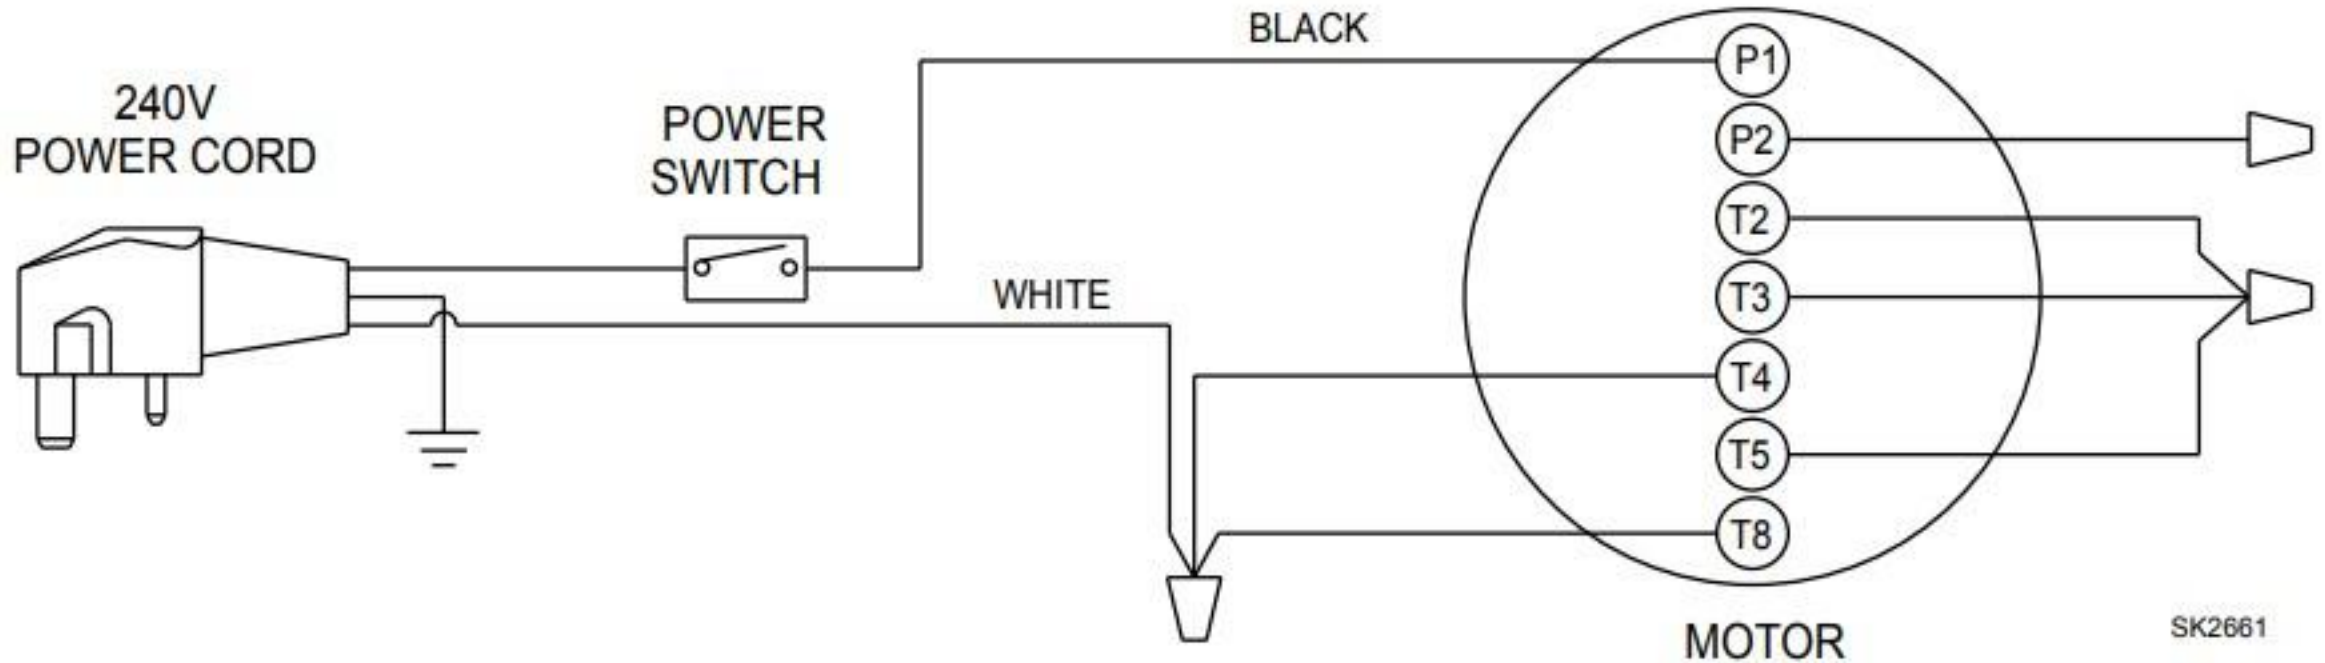

120 VAC 60 Hz
Standard Configuration

IL1968

240V
POWER CORD

SK2661