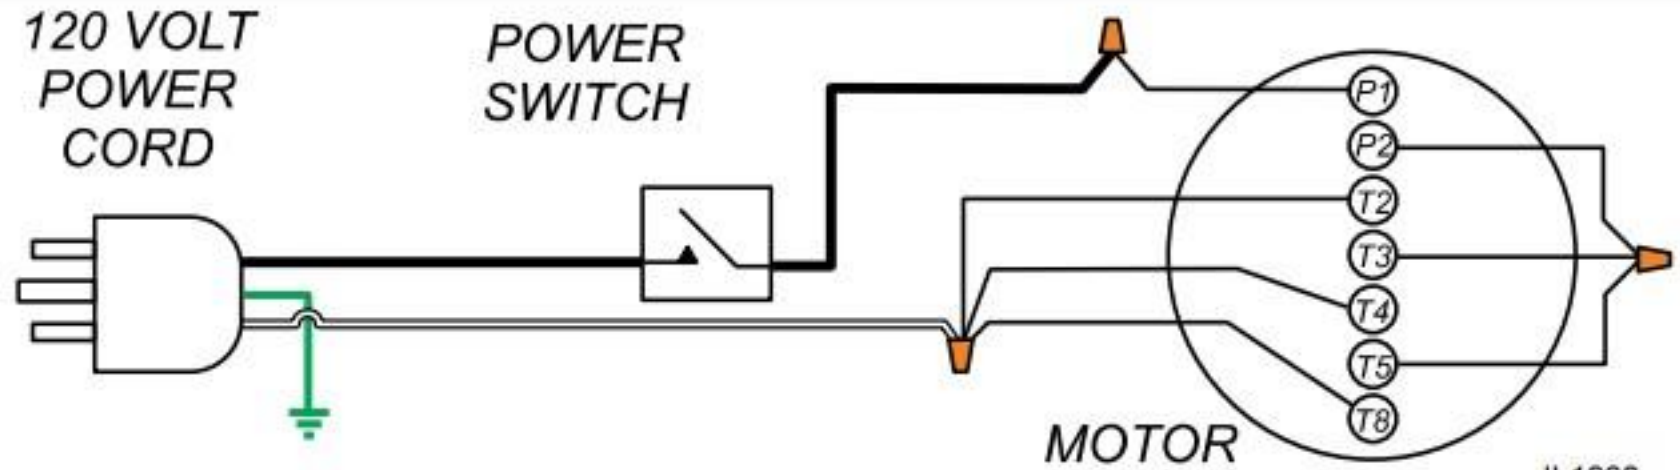

120 VAC 60 Hz
Standard Configuration

IL1968

240V
POWER CORD

SK2661