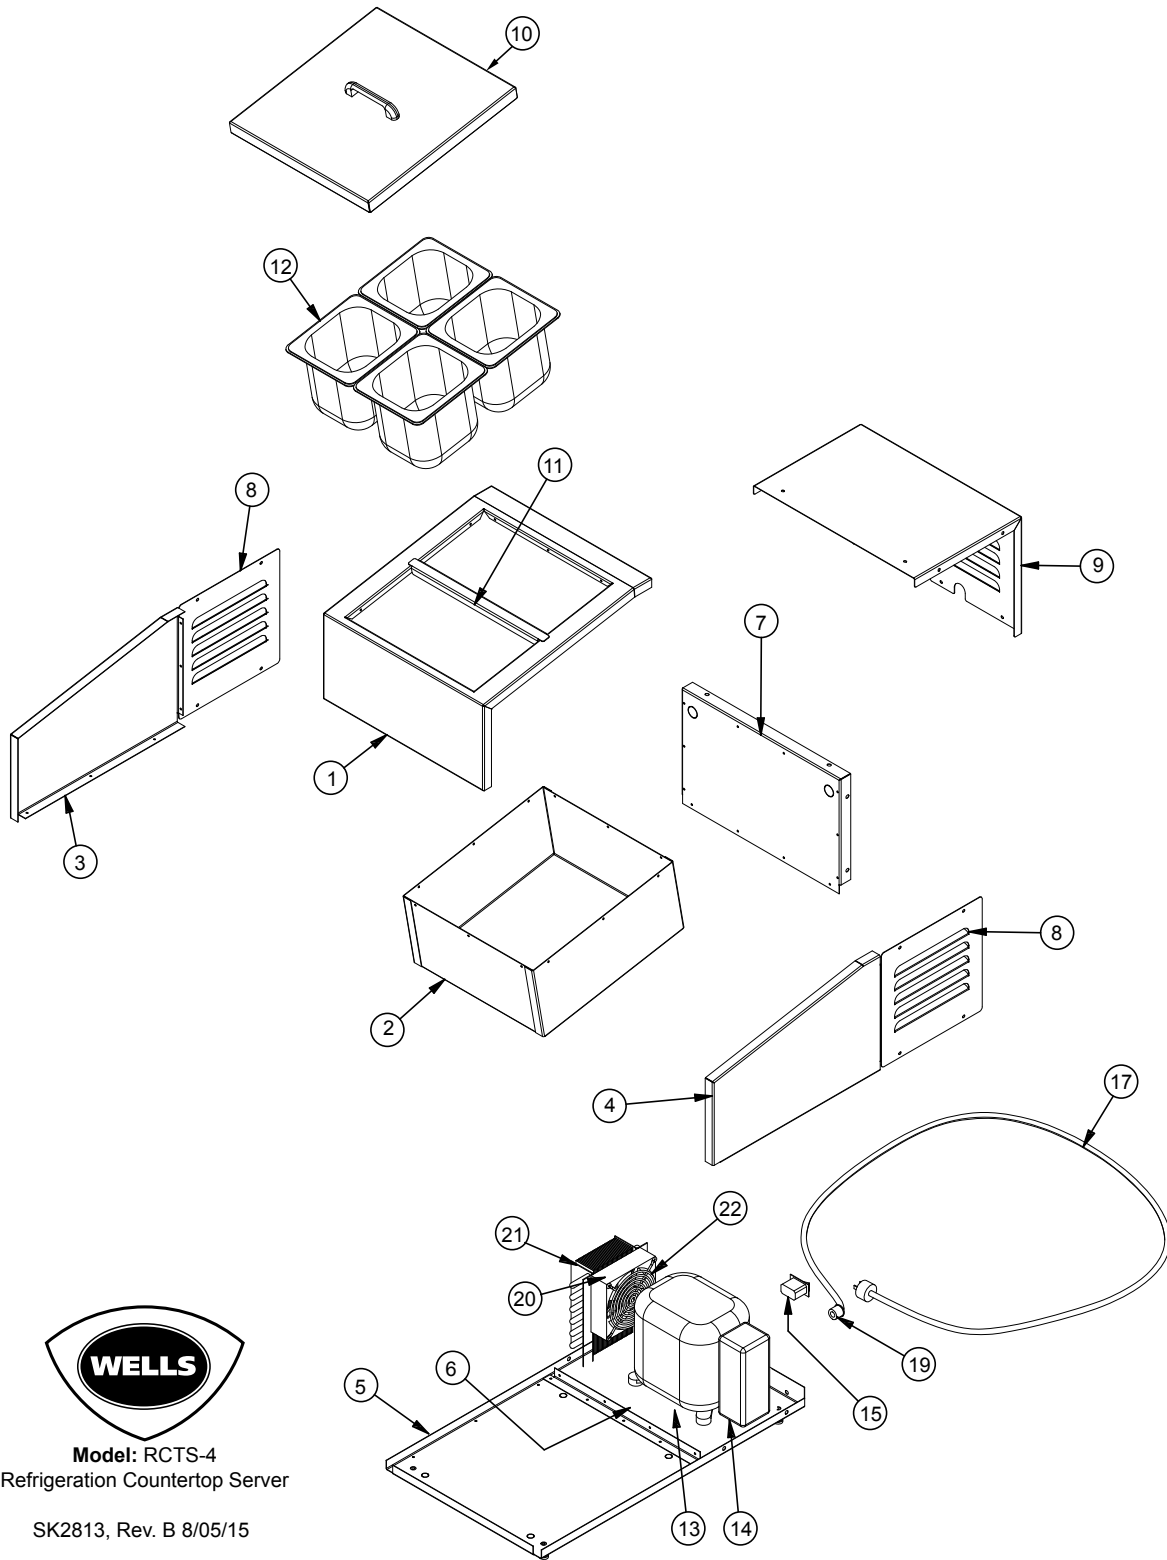

# EXPLODED VIEW: RCTS-4

M421 p/n 2M-Z20013 Owners Manual Refrigerated Countertop Server, RCTS-4

<b>Model: RCTS-4, REFRIGERATED COUNTER TOP SERVER</b>			
Fig. No.	Part No.	Qty	Description
1		1	TOP
2		1	PAN
3		1	SIDE PANEL, LEFT
4		1	SIDE PANEL, RIGHT
5		1	BOTTOM PANEL
6		1	BOTTOM PANEL ANGLE
7		1	ENCLOSURE PANEL
8		1	LOUVERED PANEL
9		1	LOUVERED PANEL
10	50-RCTS-4-CVR	1	NIGHT COVER
11	2V-Z19295	1	DIVIDER BAR
12	2L-Z19296	4	PAN, 6"D X 6.9375" L X 6.375" W
13	2U-Z19297	1	COMPRESSOR
14	2E-Z17505	1	TEMP CONTROL
15	2E-Z3808	1	SWITCH, ROCKER ON-ON
16	2R-Z19299	4	FOOT, ADJUSTABLE
17	2E-Z19300	1	4FT CORD w/NEMA 5-15P PLUG
19		1	STRAIN RELIEF
20	2U-Z19301	1	FAN
21		1	CONDENSER COIL
22	2R-Z19302	1	FAN GRILL