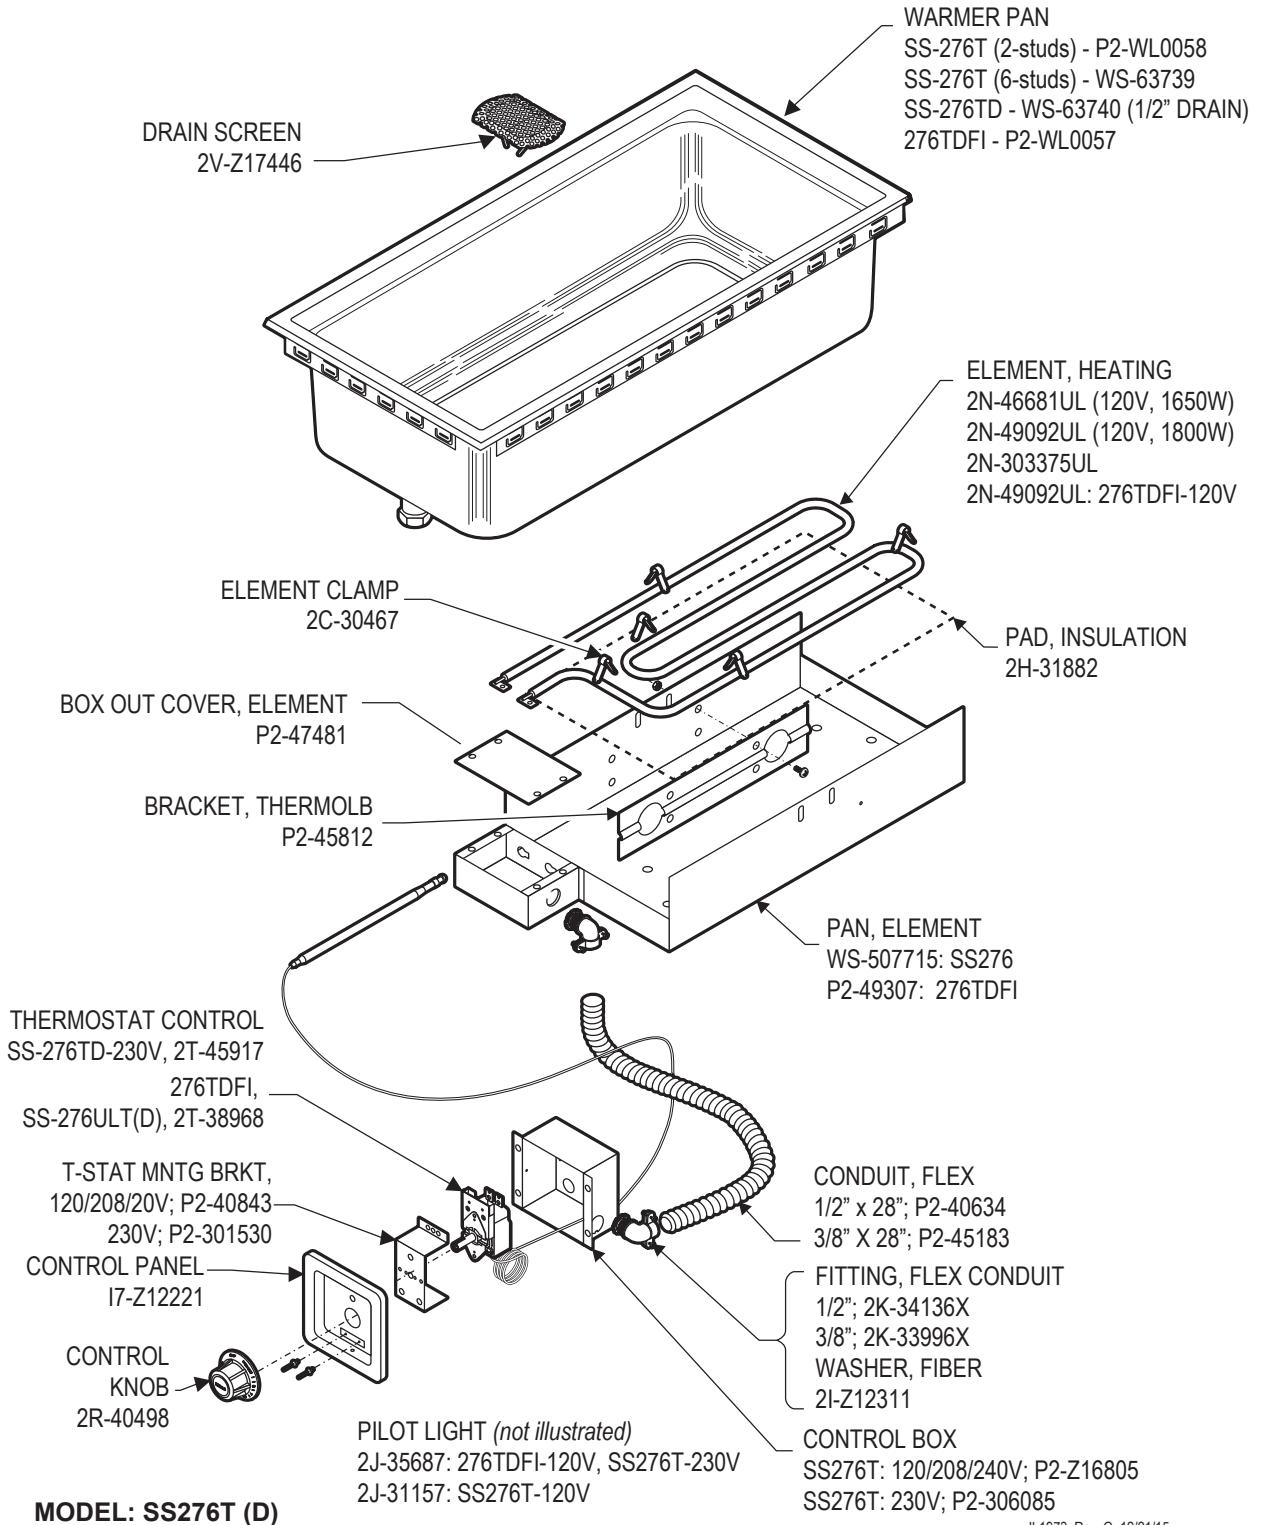

EXPLODED VIEW & PARTS LIST

MODEL SS276T(D)

MODEL: SS276T (D)

IL1973, Rev. G, 12/21/15

M011B.03 2M-308016 Owners Manual for Unshrouded Drop-In Bottom Mounted Warmers w/T-Stat Controls