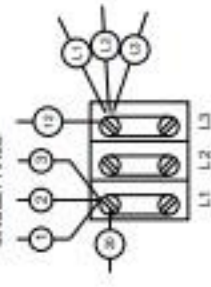

WFAE-30F & FAE-30F

10 OR 30, 208V OR 240V, 9KW WBUBZER
WIRED 30 AS SHOWN

TERMINATE TIMER MOTOR LEADS
W/ 3/16 INS PO TERM. (PN 2C-38898)

SINGLE PHASE CONVERSION
TERMINAL BLOCK
SINGLE PHASE

CONTACTOR
SINGLE PHASE

VOLTS	NOM AMPS PER LINE		
	THREE PHASE	1 PHASE	
	L1	L2	L3
208	25.0	25.0	25.0
240	21.7	21.7	21.7
		43.3	37.5