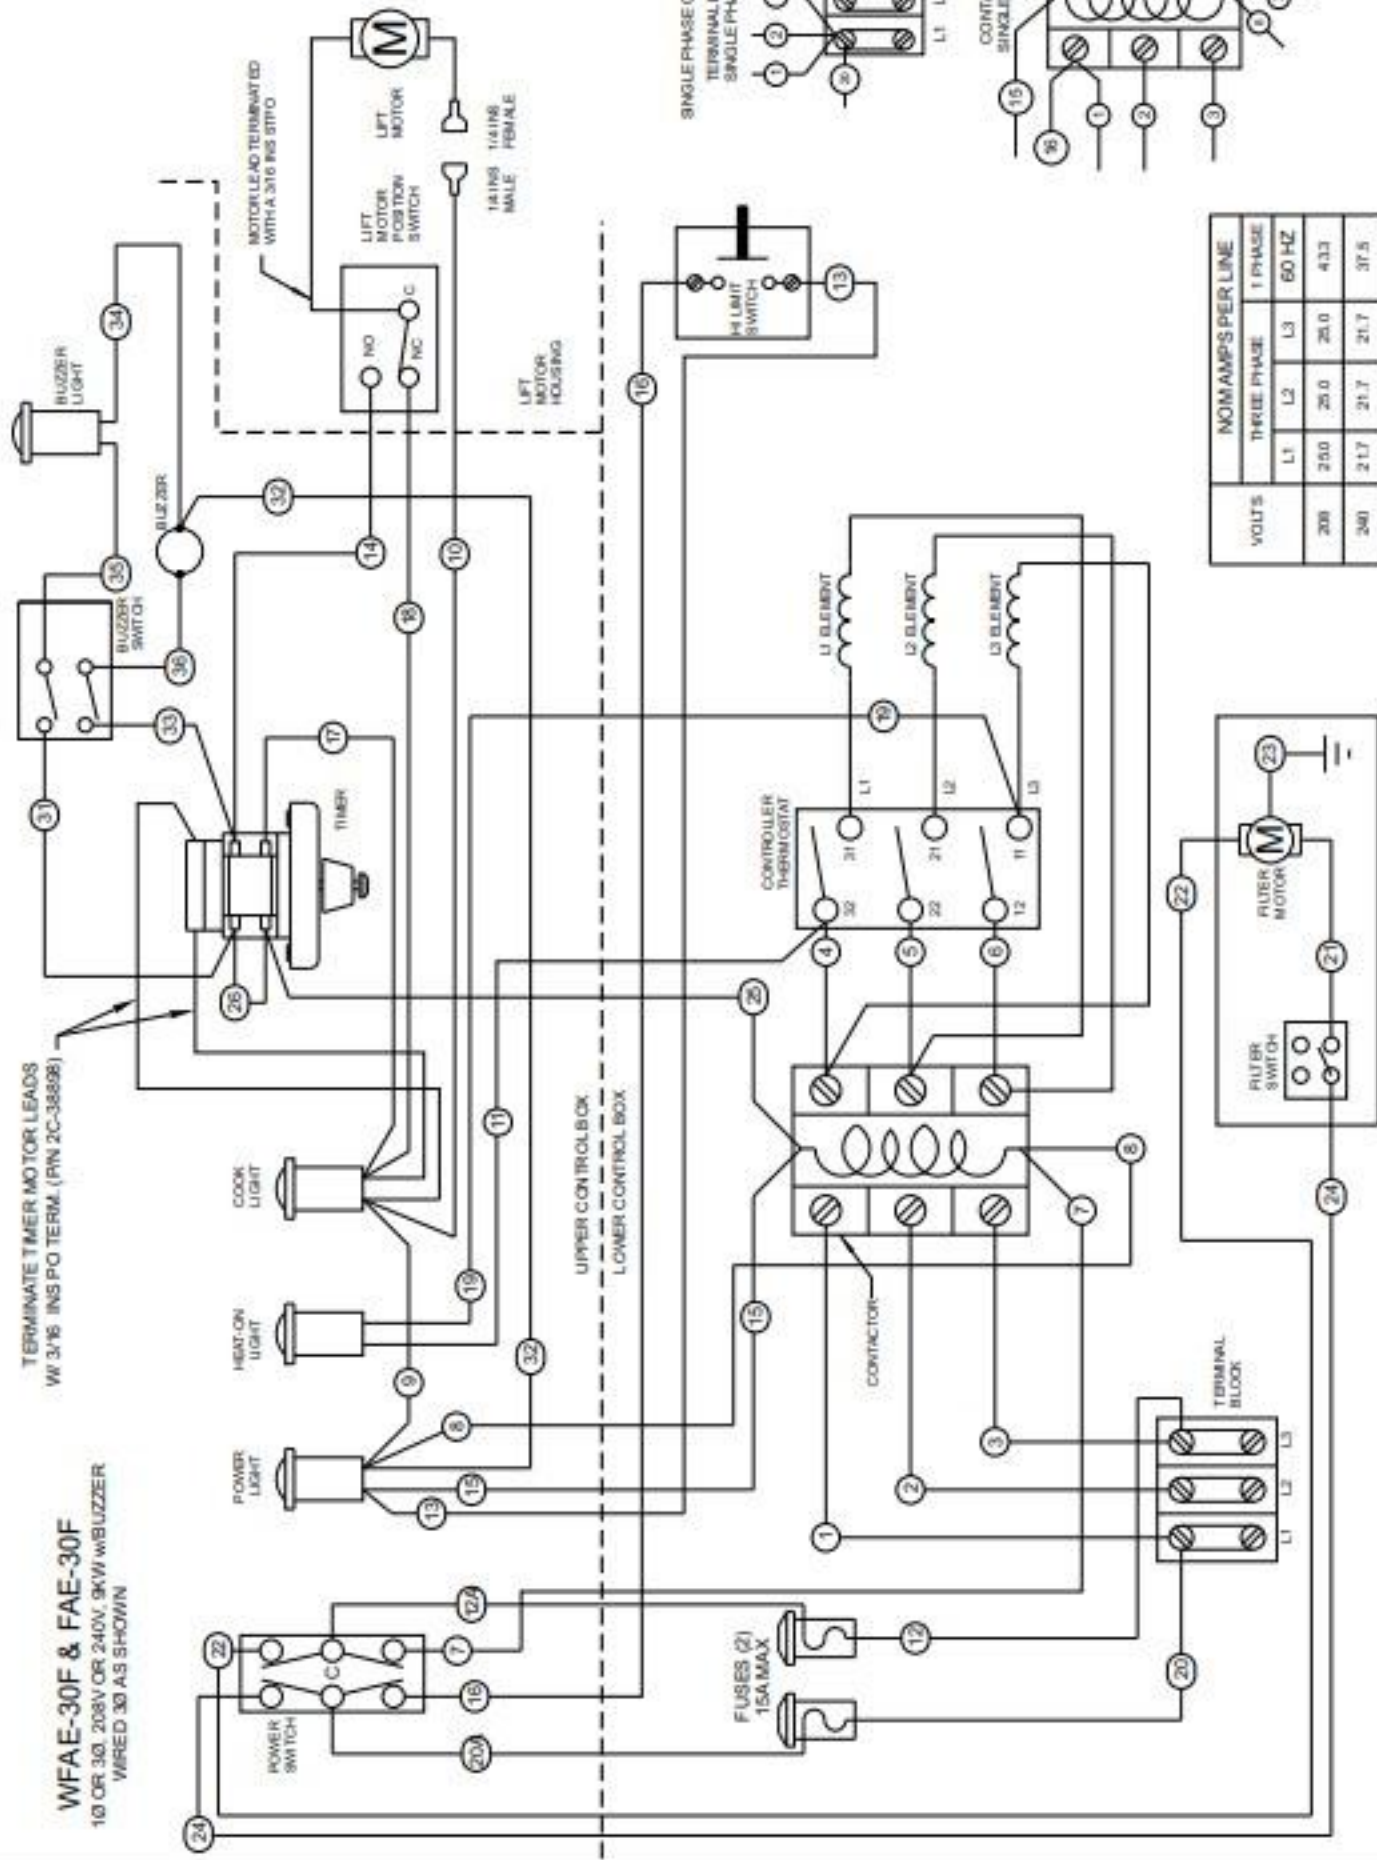

WFAE-30F & FAE-30F

10 OR 30, 208V OR 240V, 9KW WBUBZER
WIRED 30 AS SHOWN

TERMINATE TIMER MOTOR LEADS
W/ 3/16 INS PO TERM. (PN 2C-38898)

SINGLE PHASE CONVERSION
TERMINAL BLOCK
SINGLE PHASE

CONTACTOR
SINGLE PHASE

VOLTS	NOM AMPS PER LINE		
	THREE PHASE	1 PHASE	
	L1	L2	L3
208	25.0	25.0	25.0
240	21.7	21.7	21.7
		43.3	37.5