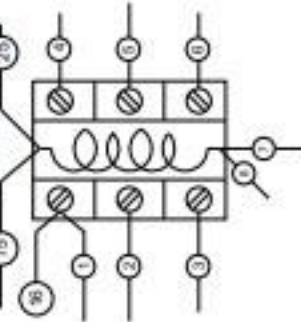

WFAE-30F & FAE-30F

10 OR 30, 208V OR 240V, 9KW WBUBZER
WIRED 30 AS SHOWN

TERMINATE TIMER MOTOR LEADS
W/ 3/16 INS PO TERM. (PN 2C-38898)

SINGLE PHASE CONVERSION
TERMINAL BLOCK
SINGLE PHASE

CONTACTOR
SINGLE PHASE

VOLTS	NOM AMPS PER LINE		
	THREE PHASE	1 PHASE	
	L1	L2	L3
208	25.0	25.0	25.0
240	21.7	21.7	21.7
		43.3	37.5