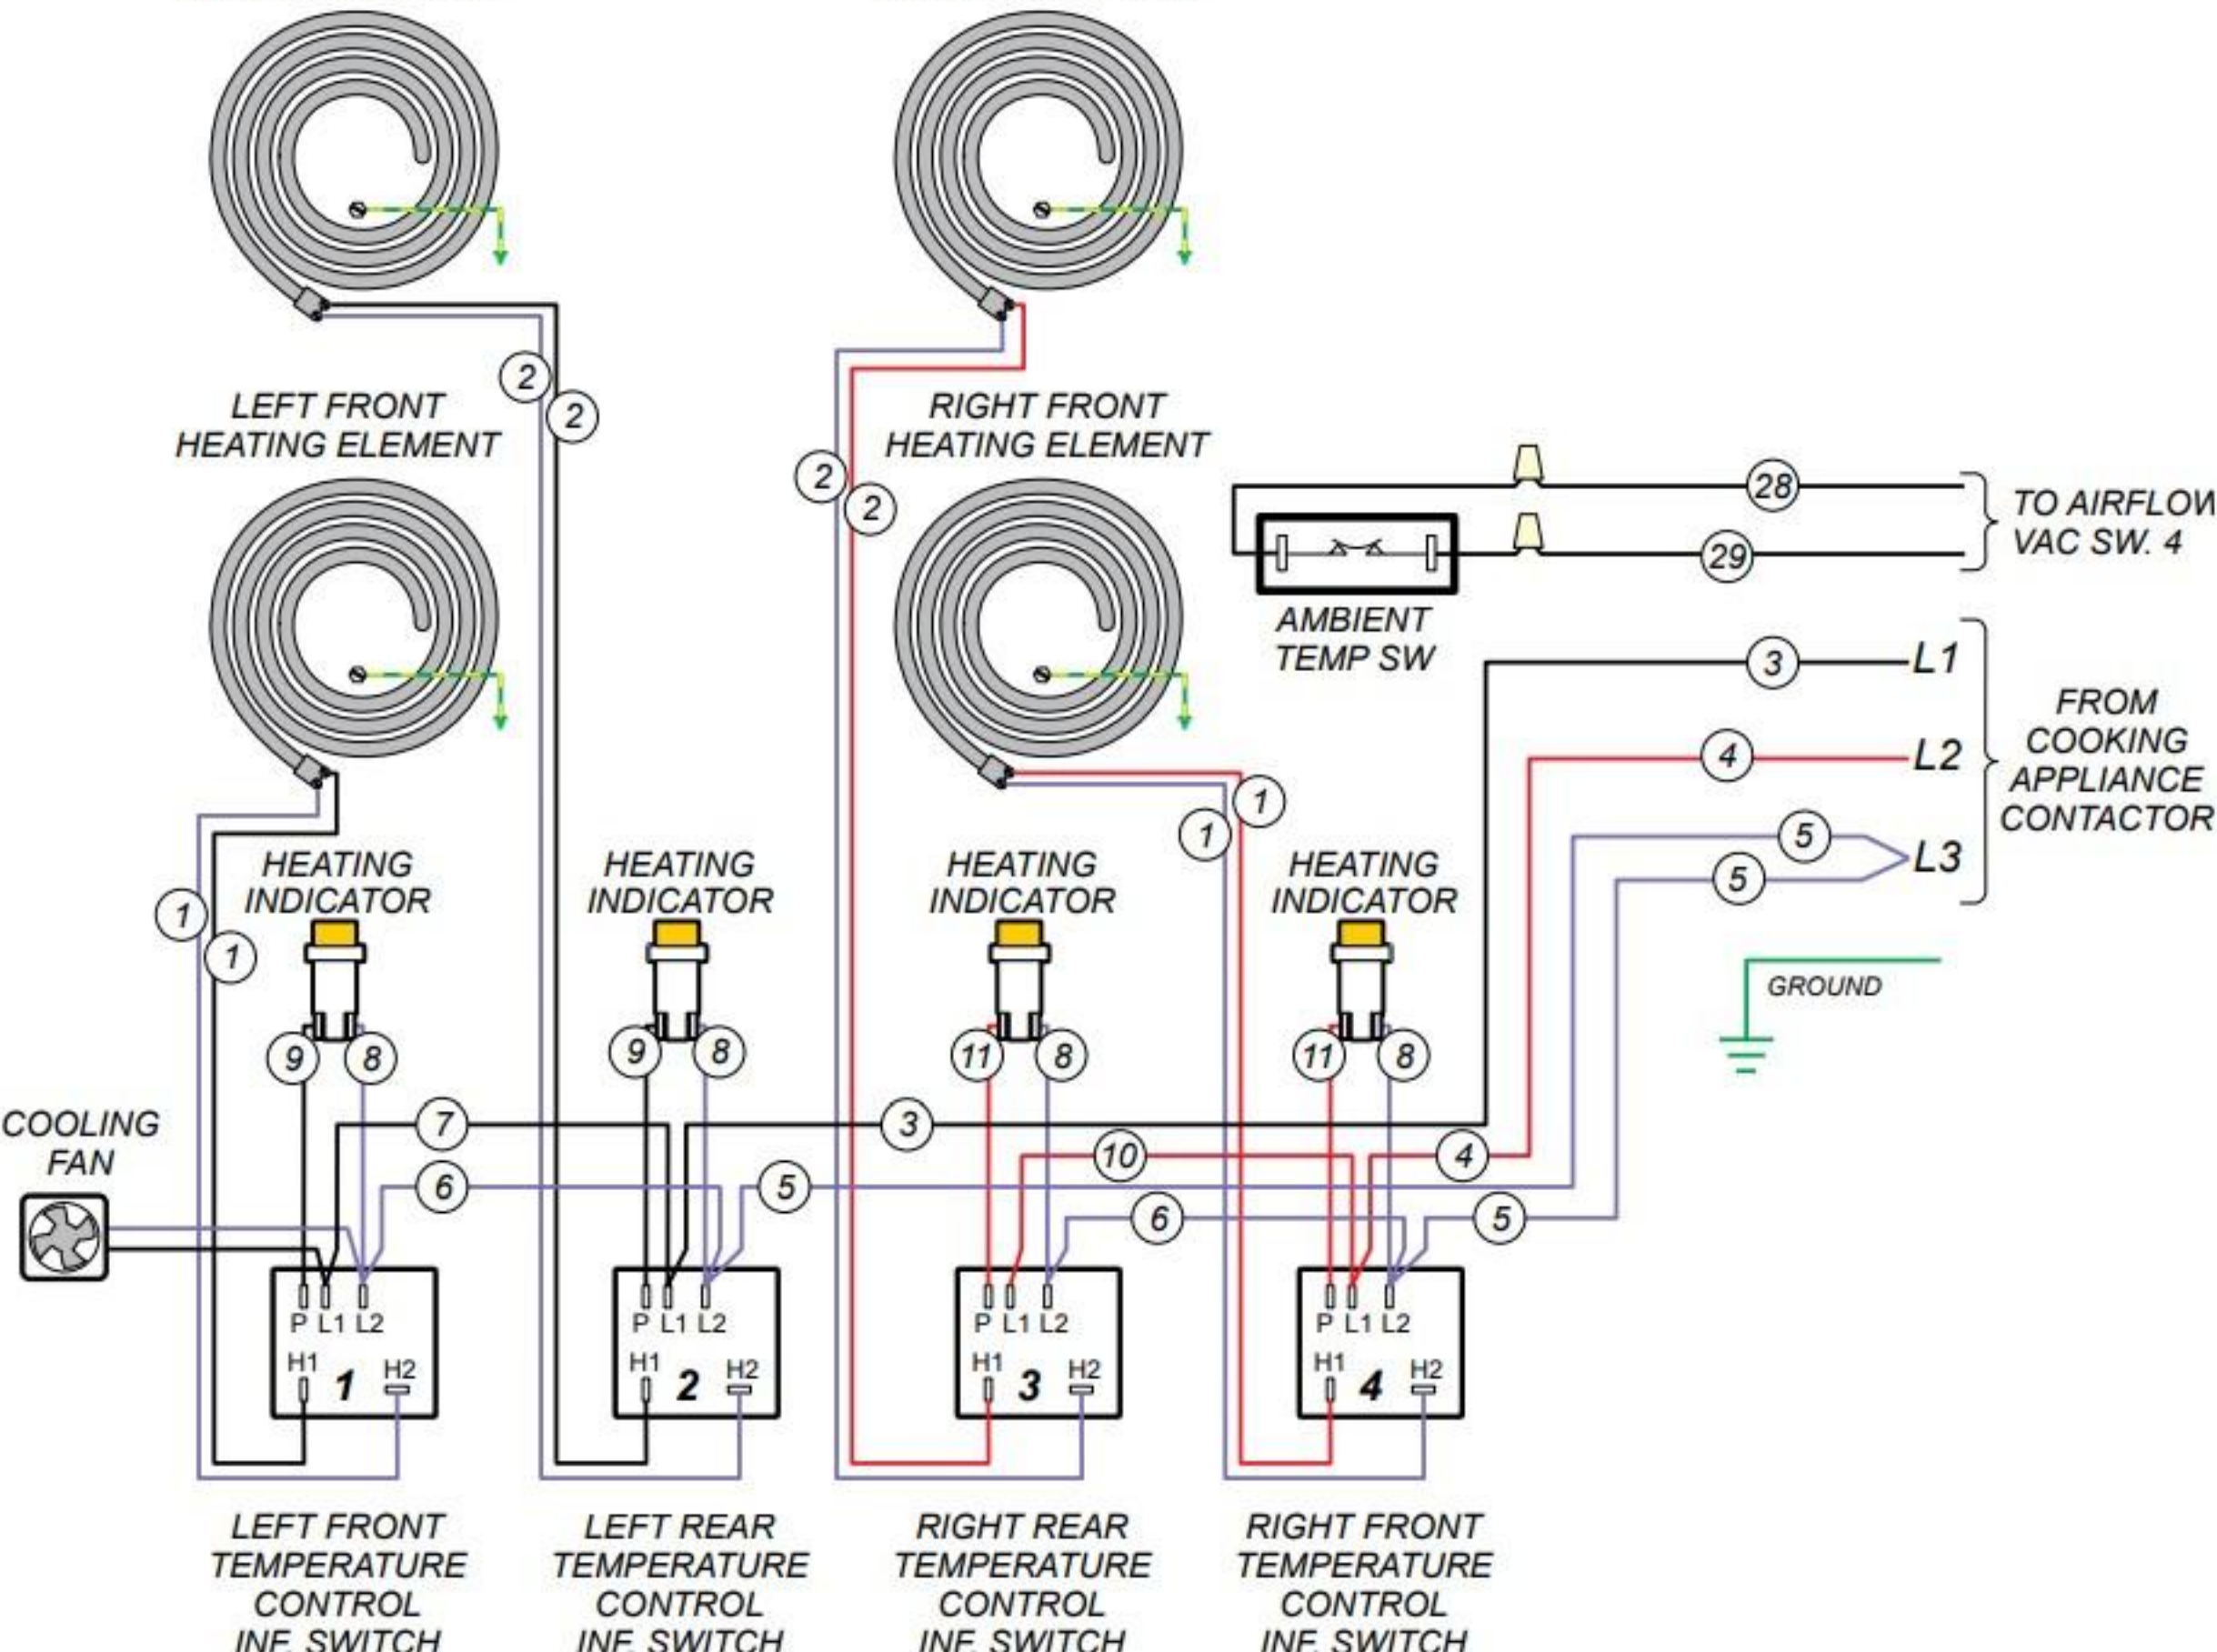

HEATING INDICATOR

HEATING INDICATOR

HEATING INDICATOR

HEATING INDICATOR

LEFT FRONT TEMPERATURE CONTROL INF. SWITCH

LEFT REAR TEMPERATURE CONTROL INF. SWITCH

RIGHT REAR TEMPERATURE CONTROL INF. SWITCH

RIGHT FRONT TEMPERATURE CONTROL INF. SWITCH