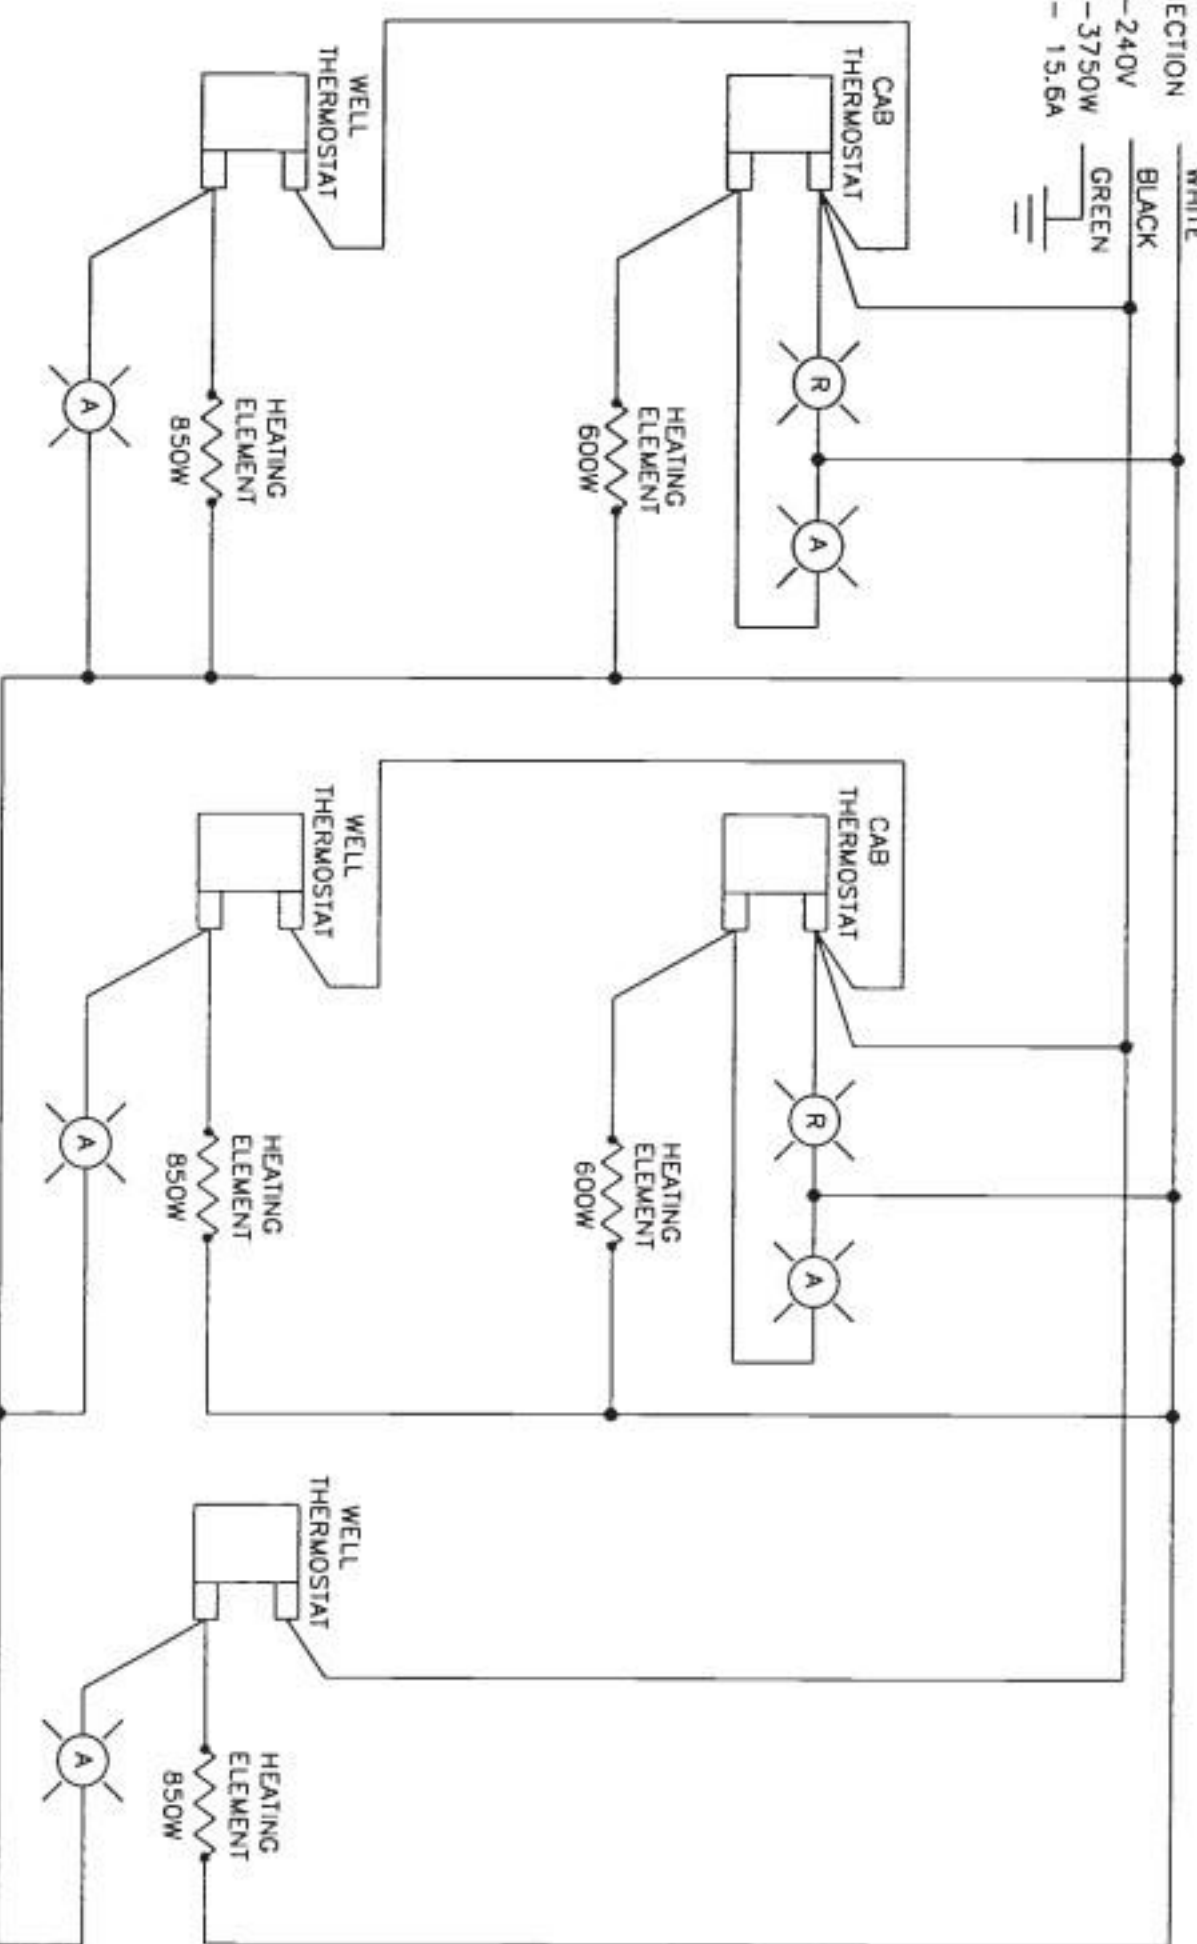

POWER

CONNECTION

208V - 240V

2812W - 3750W

13.5A - 15.6A

WHITE

BLACK

GREEN

POWER CONNECTION

208V-240V

3900W-5200W

18.75A - 21.6A

WHITE

BLACK

GREEN