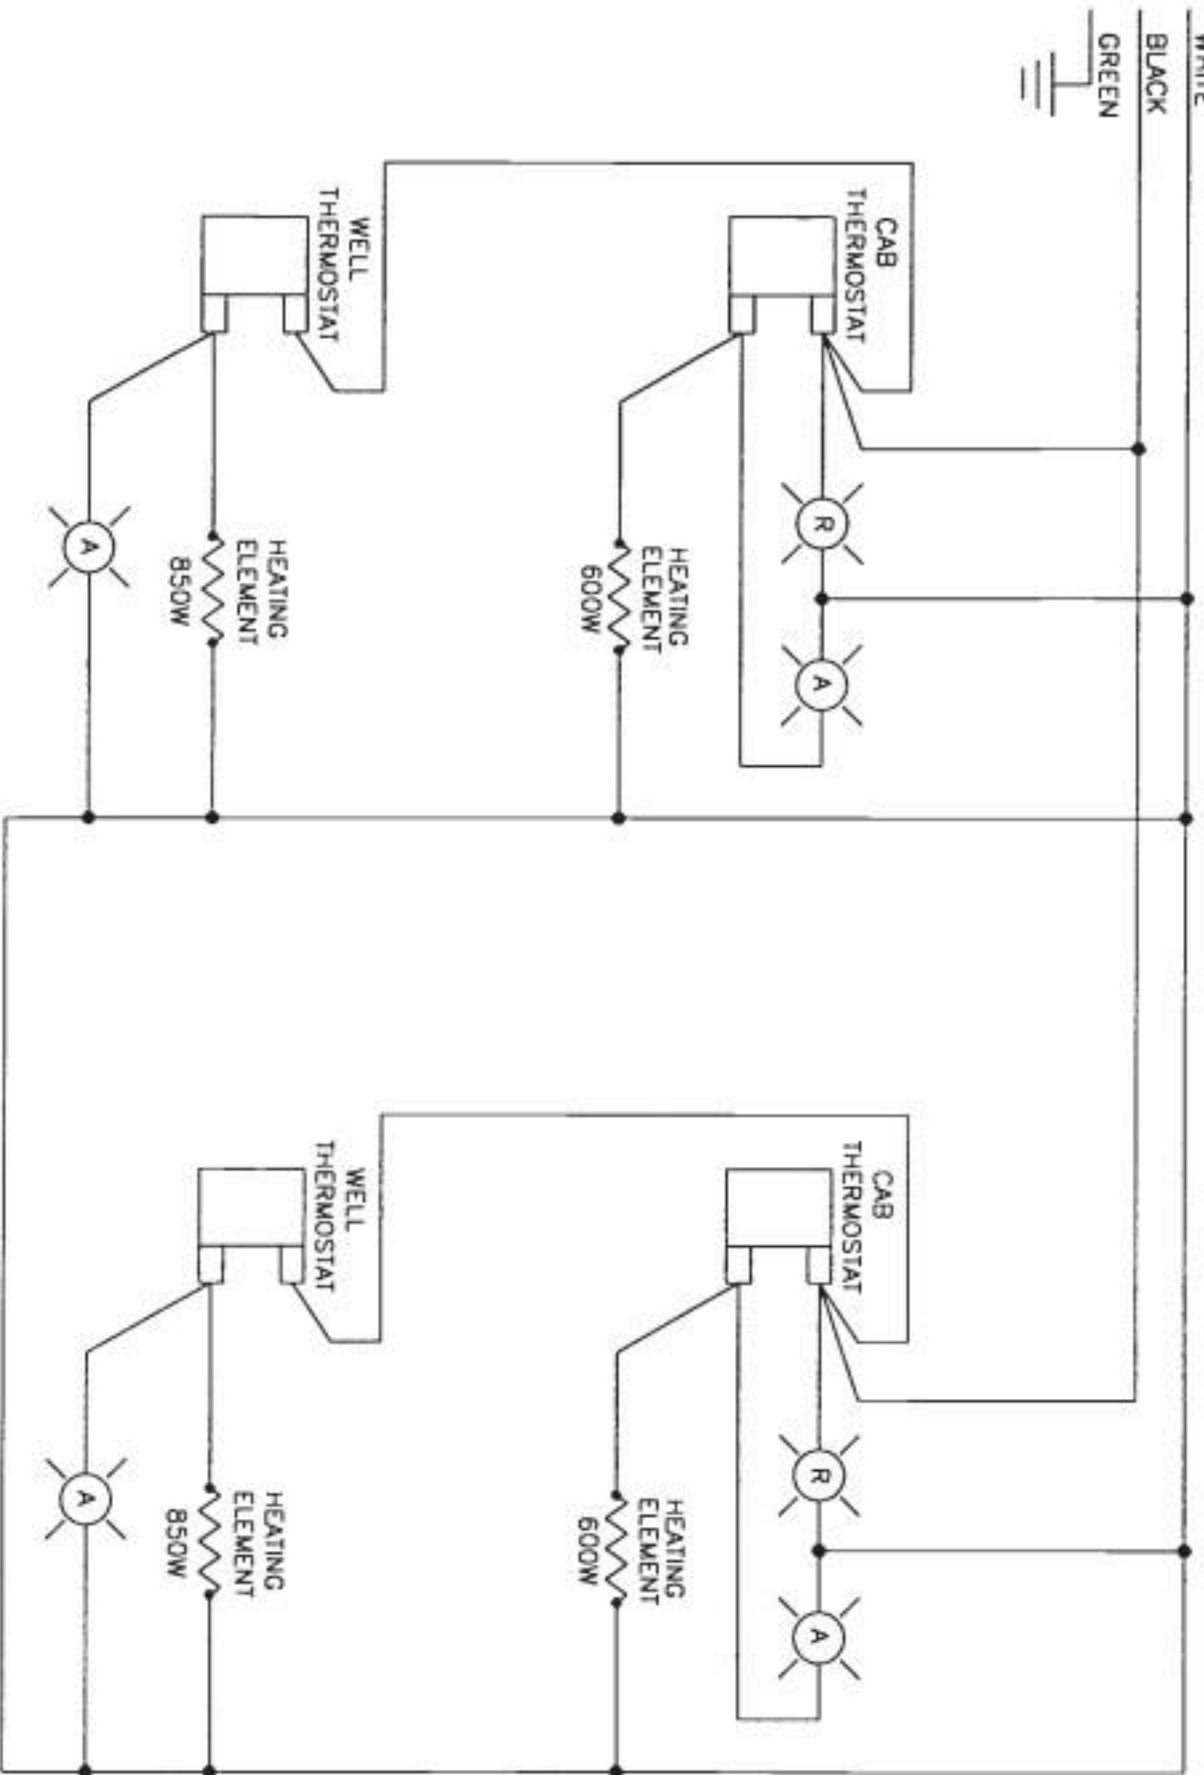

POWER

CONNECTION

120V, 1PH, 60 HZ

POWER

CONNECTION

208V-240V

2175W-2900W

10.4A - 12A

POWER

CONNECTION

208V - 240V

2812W - 3750W

13.5A - 15.6A

WHITE

BLACK

GREEN

POWER CONNECTION

208V-240V

3900W-5200W

18.75A - 21.6A

WHITE

BLACK

GREEN