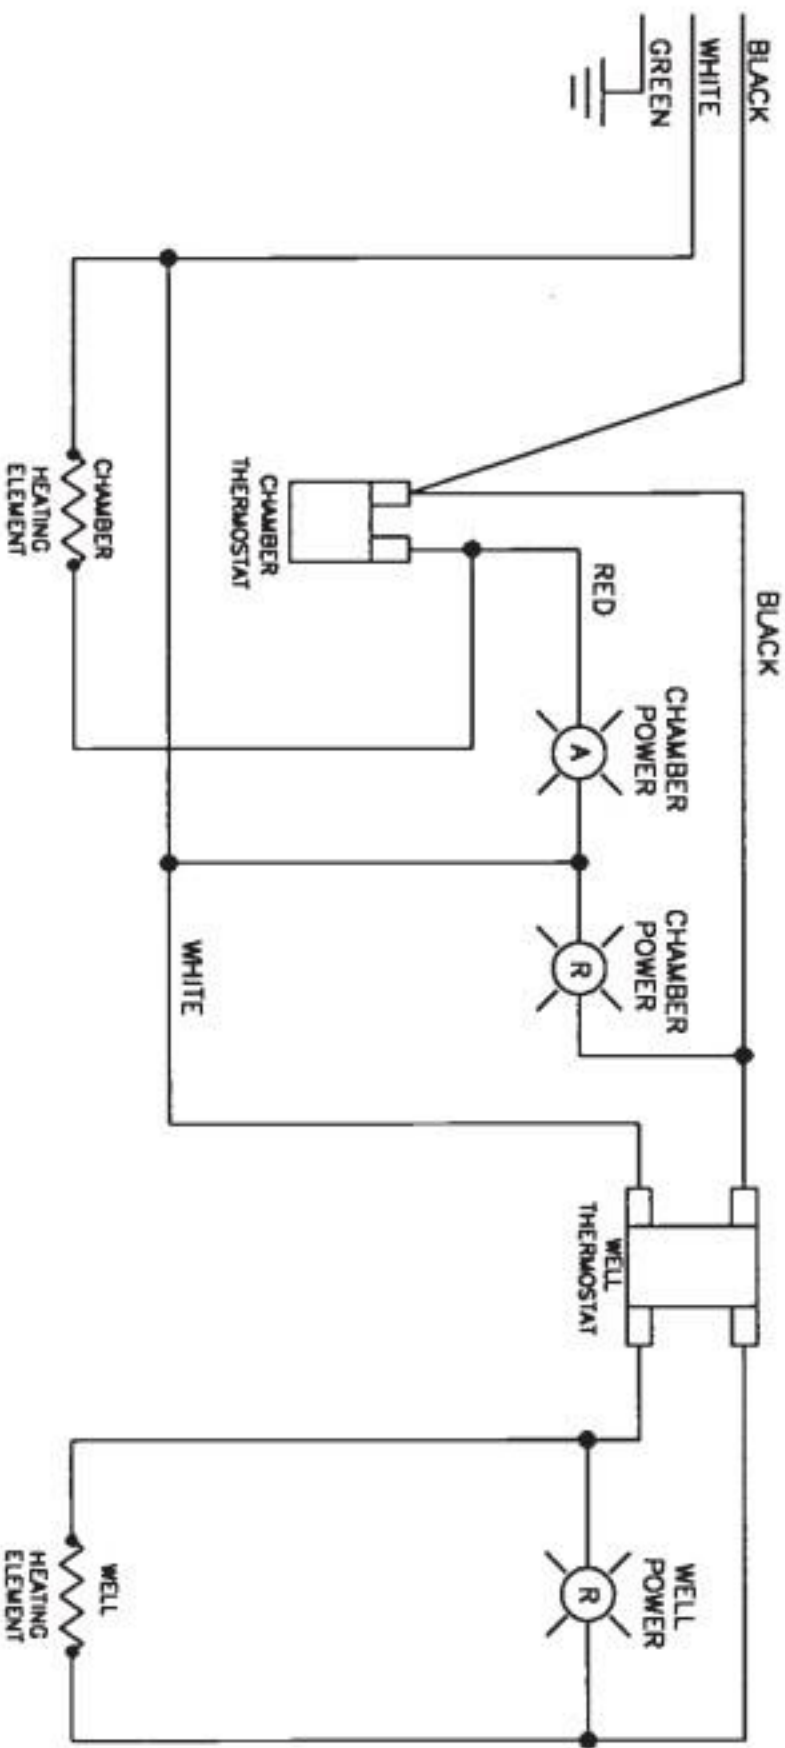

POWER

CONNECTION

120V, 1PH, 60 HZ

POWER

CONNECTION

208V-240V

2175W-2900W

10.4A - 12A

POWER

CONNECTION

208V - 240V

2812W - 3750W

13.5A - 15.6A

WHITE

BLACK

GREEN

POWER CONNECTION

208V-240V

3900W-5200W

18.75A - 21.6A

WHITE

BLACK

GREEN