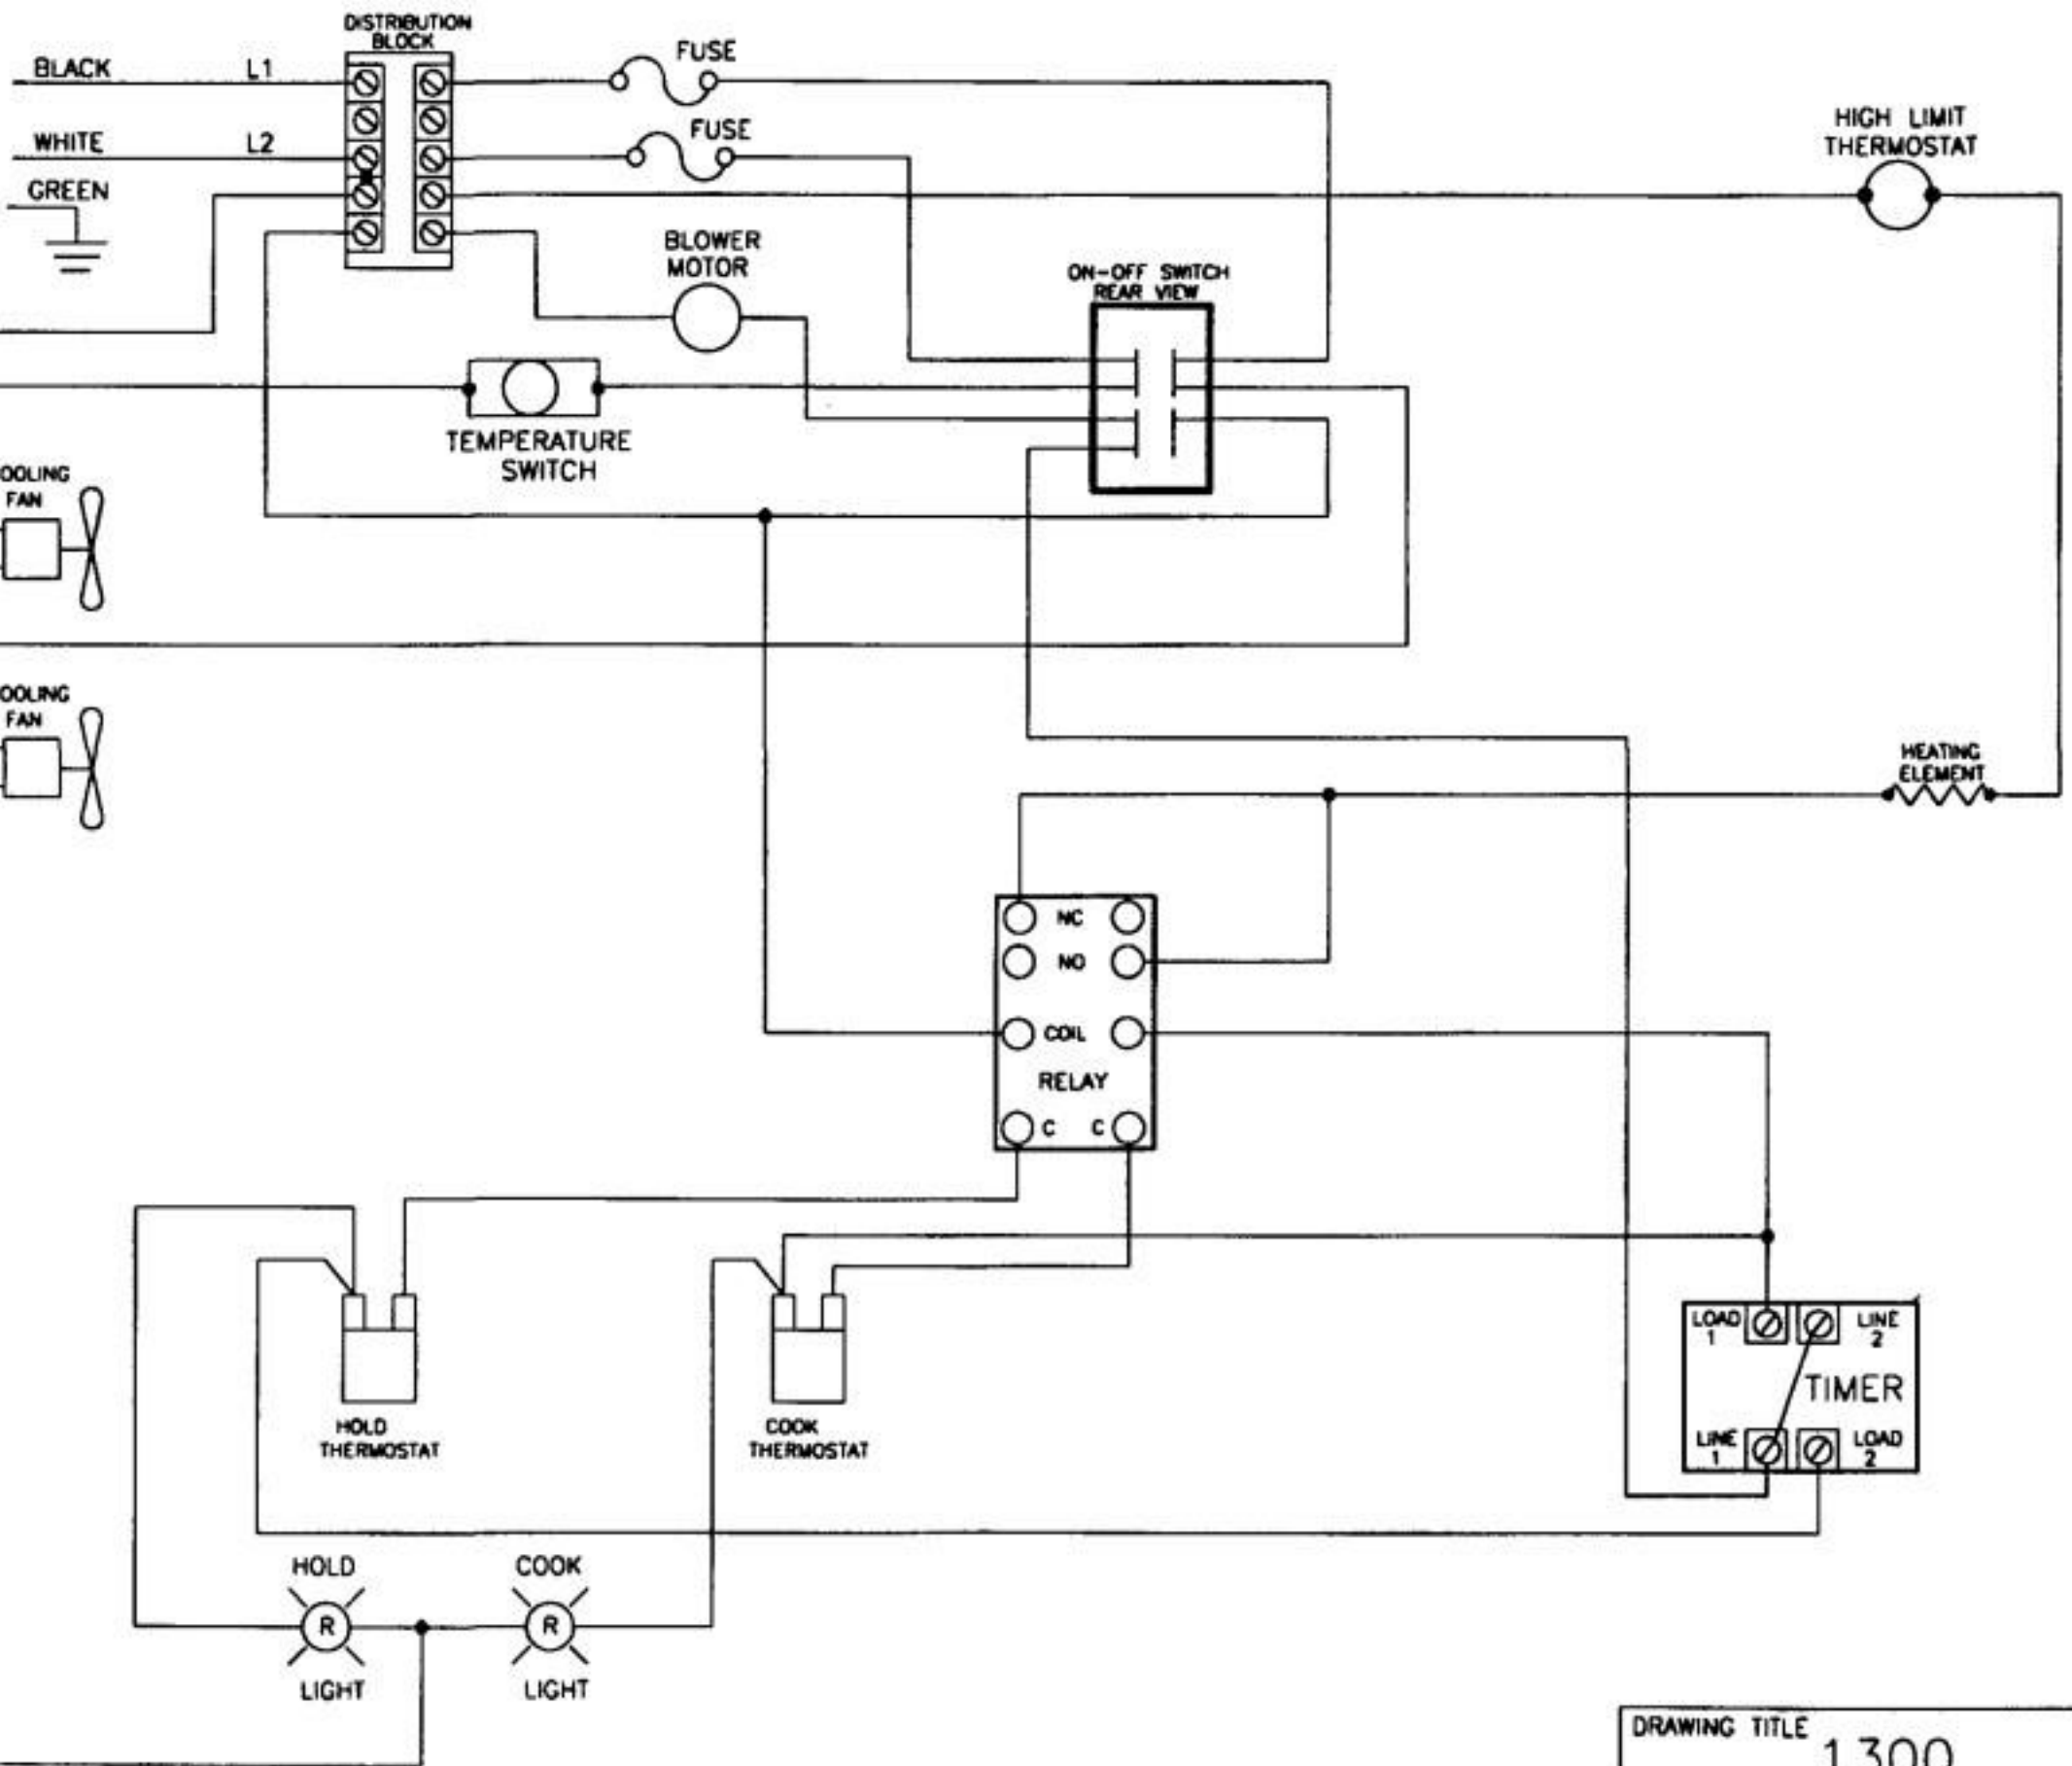

POWER CONNECTION  
208V-240V  
1PH, 60 HZ  
1900W-2530W

DRAWING TITLE  
1300  
208V-240V 1PH 60