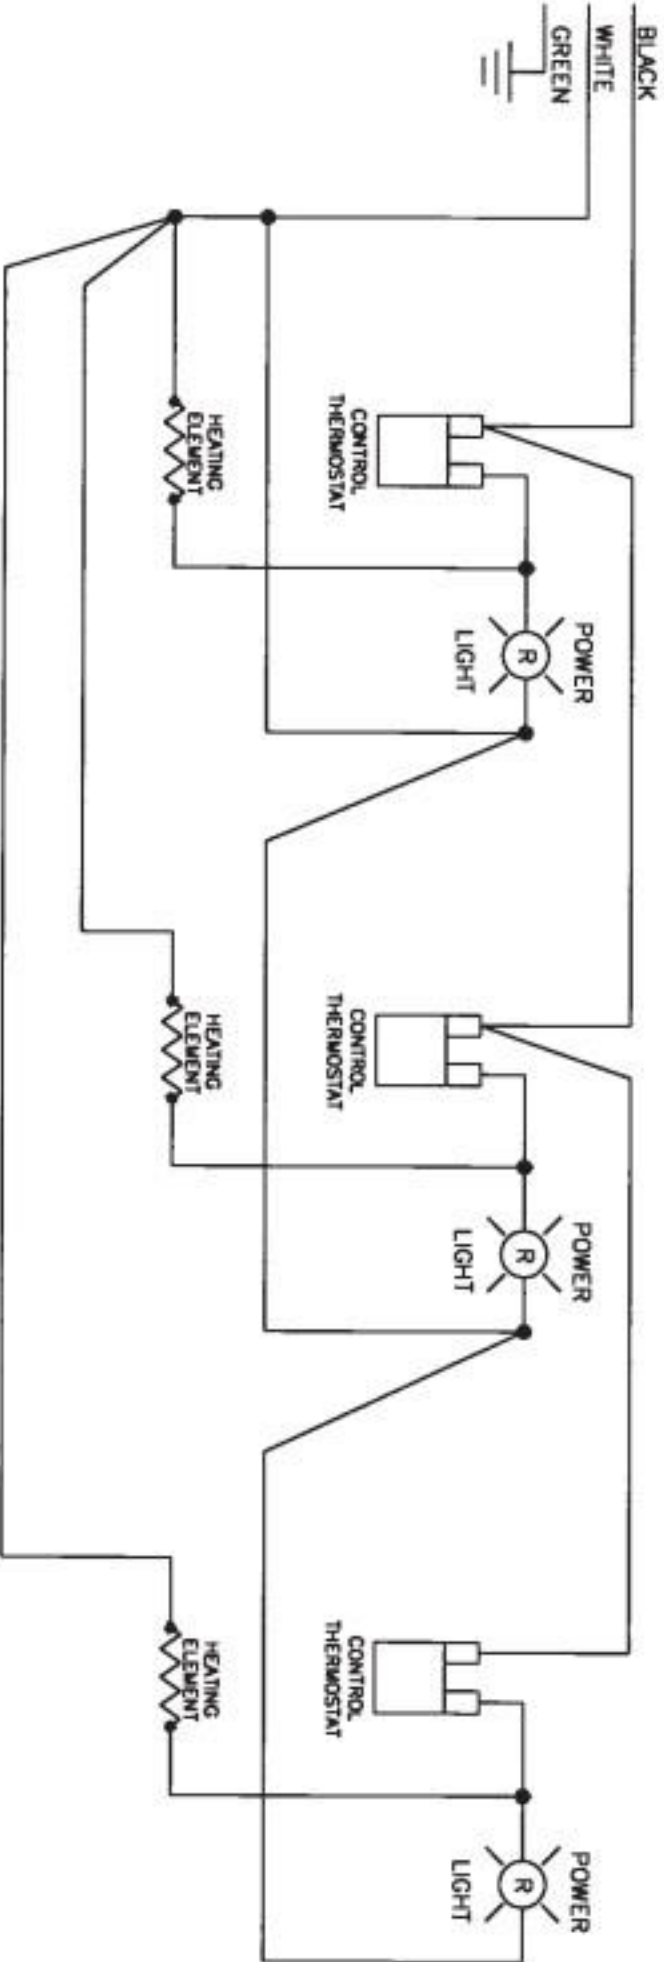

POWER

CONNECTION

120V, 1PH, 60 HZ

475W 3.9A

BLACK

WHITE

GREEN

HEATING
ELEMENT

POWER
LIGHT

POWER

CONNECTION

120V, 1PH, 60 HZ

950W 7.9A

POWER CONNECTION

120V, 1PH, 60 HZ

1425W 11.9A

POWER CONNECTION

120V, 1PH, 60 HZ
1900W, 15.8A