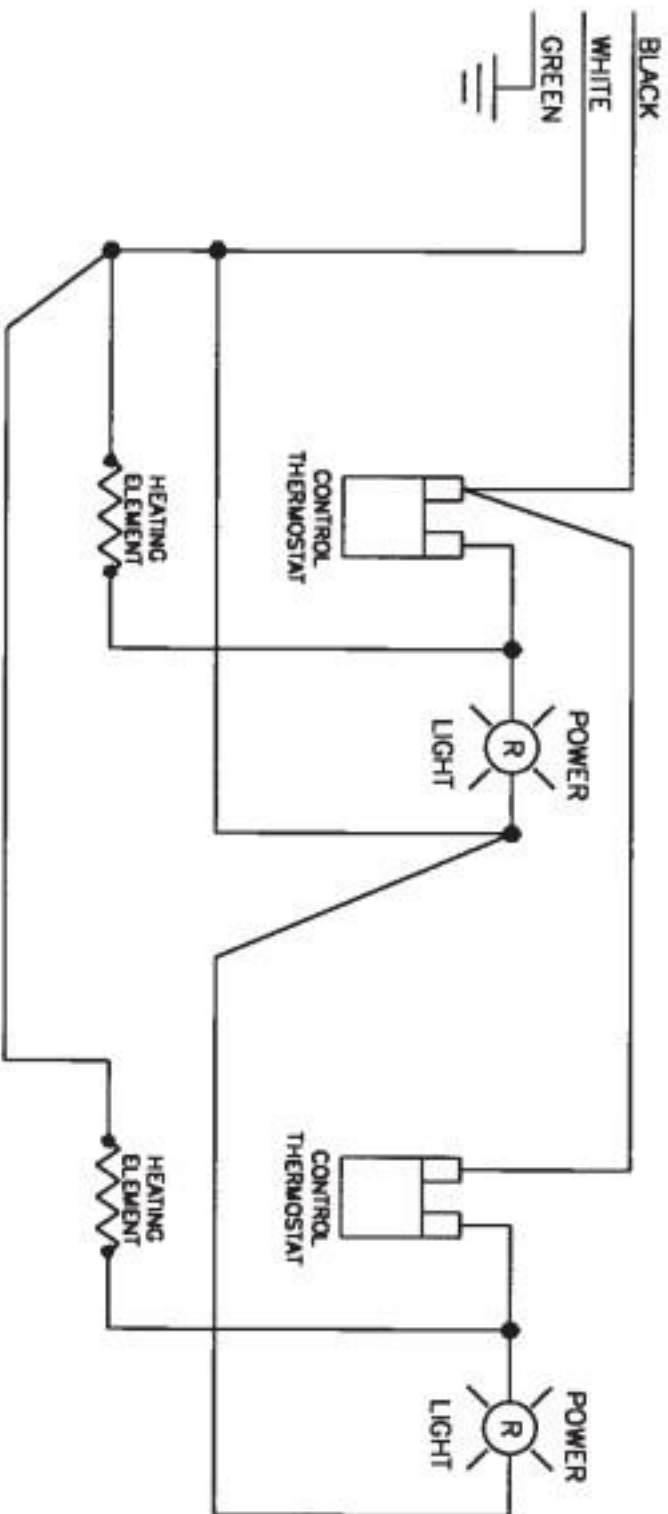

POWER

CONNECTION

120V, 1PH, 60 HZ

475W 3.9A

BLACK

WHITE

GREEN

HEATING
ELEMENT

POWER
LIGHT

POWER

CONNECTION

120V, 1PH, 60 HZ

950W 7.9A

POWER CONNECTION

120V, 1PH, 60 HZ

1425W 11.9A

POWER CONNECTION

120V, 1PH, 60 HZ
1900W, 15.8A