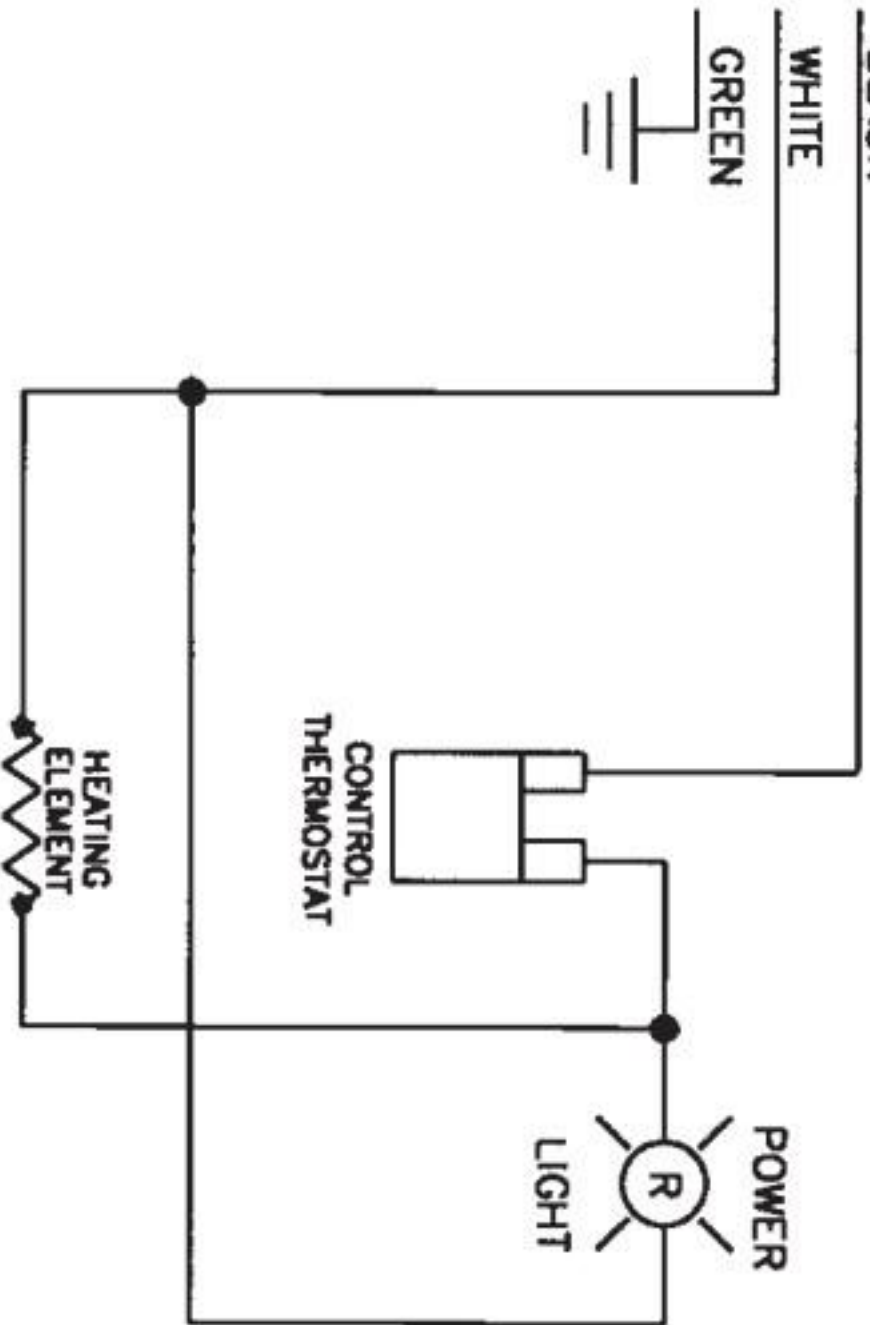

POWER

CONNECTION

120V, 1PH, 60 HZ

475W 3.9A

BLACK

WHITE

GREEN

HEATING
ELEMENT

POWER
LIGHT

POWER

CONNECTION

120V, 1PH, 60 HZ

950W 7.9A

POWER CONNECTION

120V, 1PH, 60 HZ

1425W 11.9A

POWER CONNECTION

120V, 1PH, 60 HZ
1900W, 15.8A