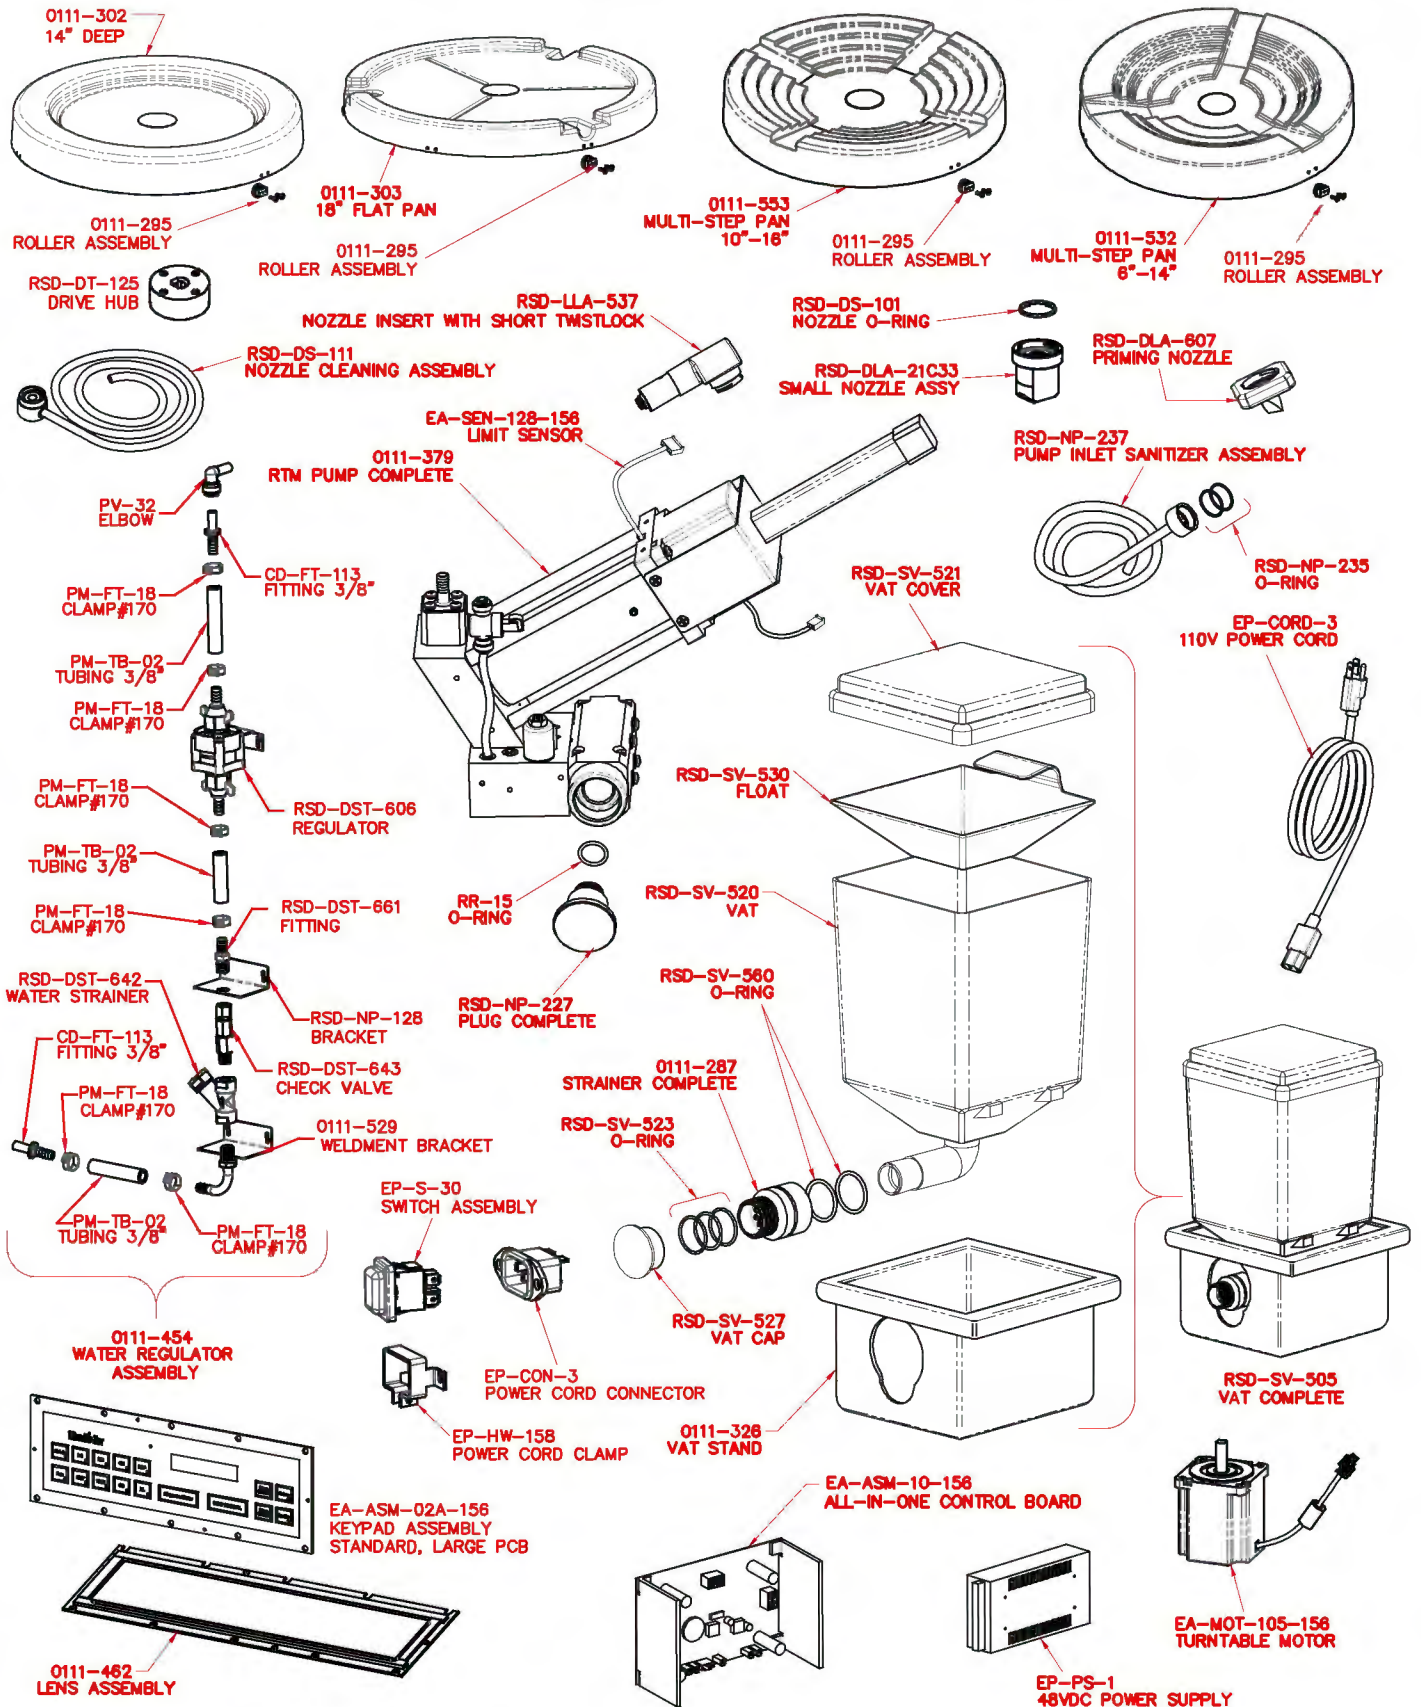

RSD-1-RTM-1-CW-SS
 RSD-1-RTM-1-CW-CE
 REPLACEMENT PARTS

doc no RSD-RTMX24402 / Feb 9, 2024

AUTOMATIC BAR CONTROLS, INC.
 2060 CESSNA DR, SUITE 100
 VACAVILLE, CA 95688

Wunder-Bar™
 www.wunderbar.com

TOLL FREE : (800) 722-6738
 PHONE: (707) 448-5151
 FAX : (707) 448-1521