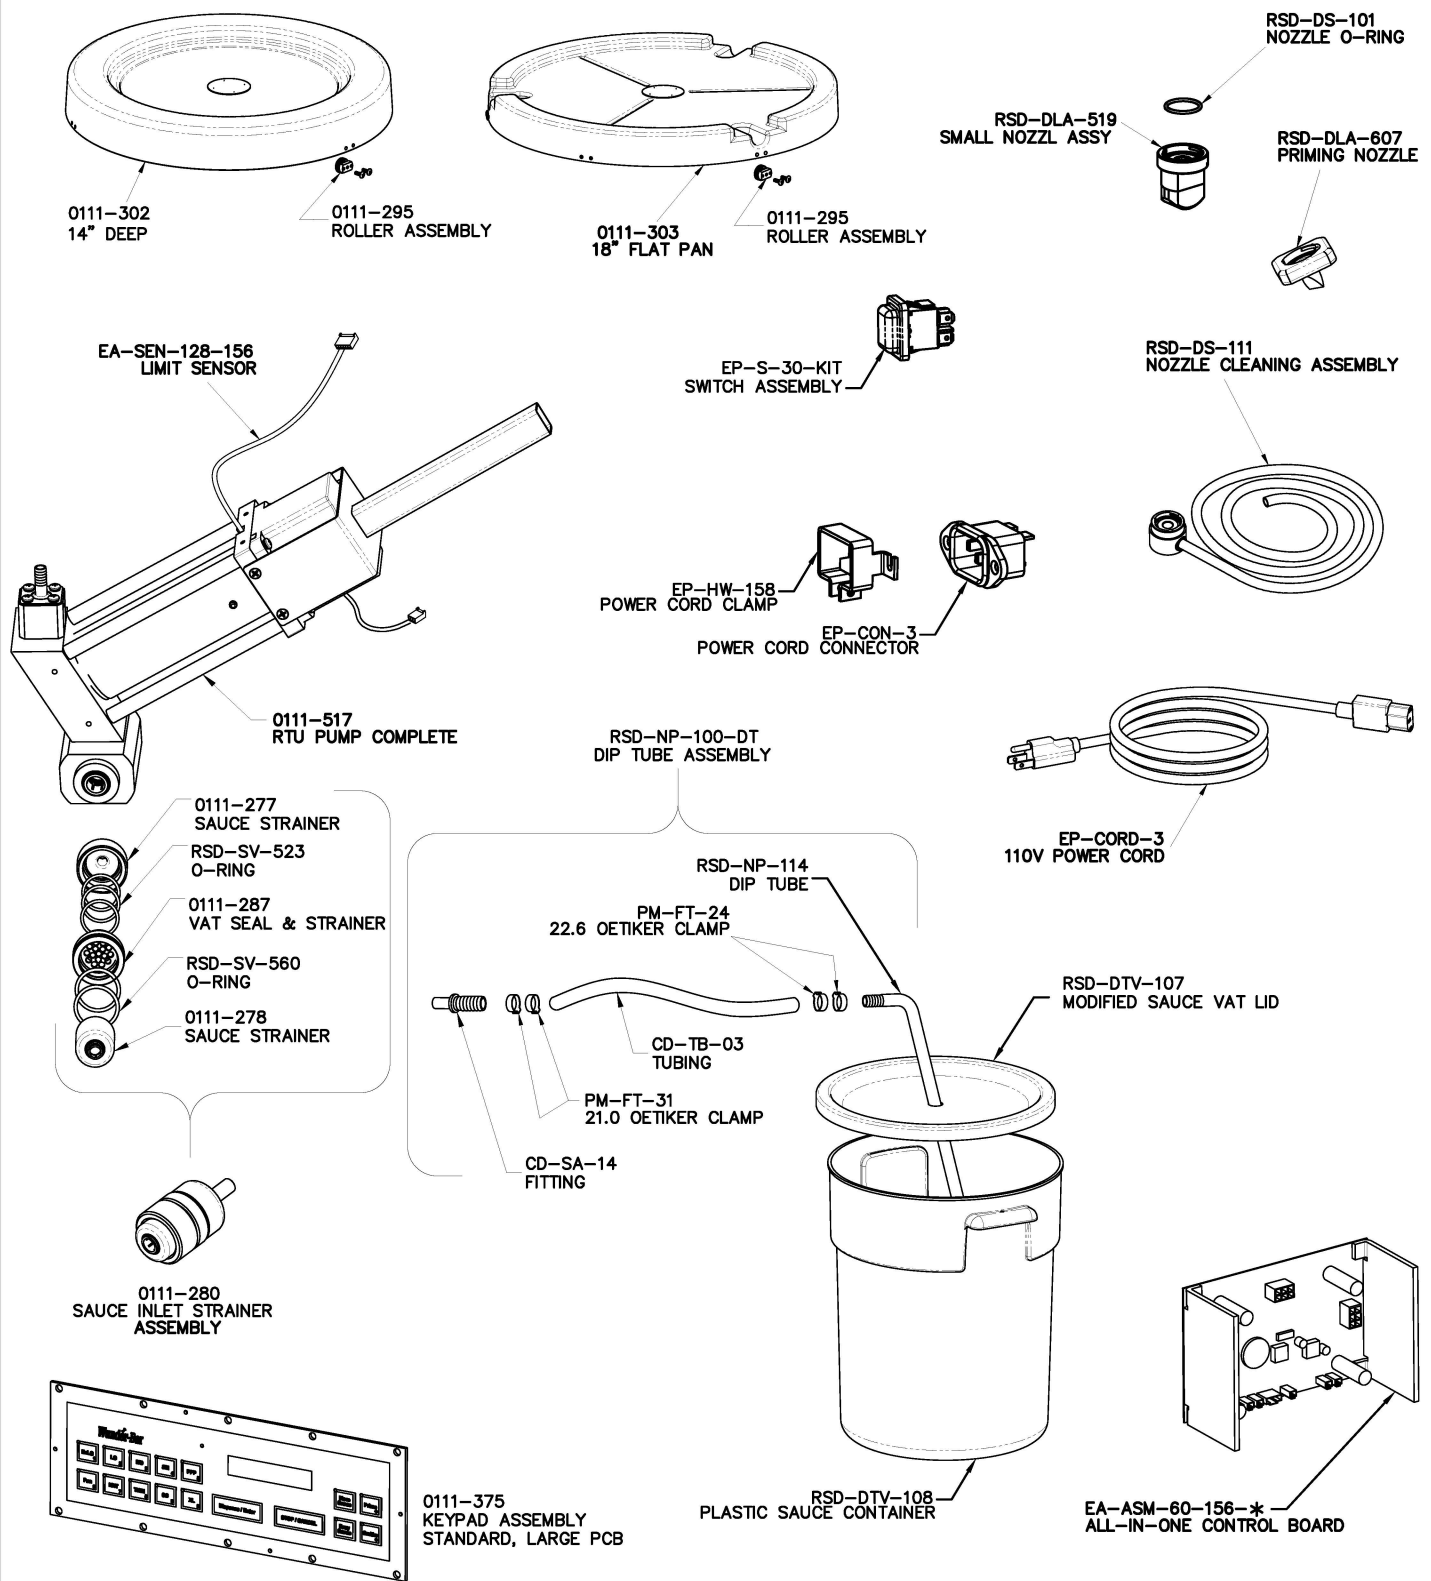

RSD-1-RTU-1-CW-CE

REPLACEMENT PARTS

* Must have customer name to have proper program loaded.

Wunder-Bar™

AUTOMATIC BAR CONTROLS, INC.
2060 CESSNA DR, SUITE 100
VACAVILLE, CA 95688

www.wunderbar.com

TOLL FREE : (800) 722-6738
PHONE: (707) 448-5151
FAX : (707) 448-1521