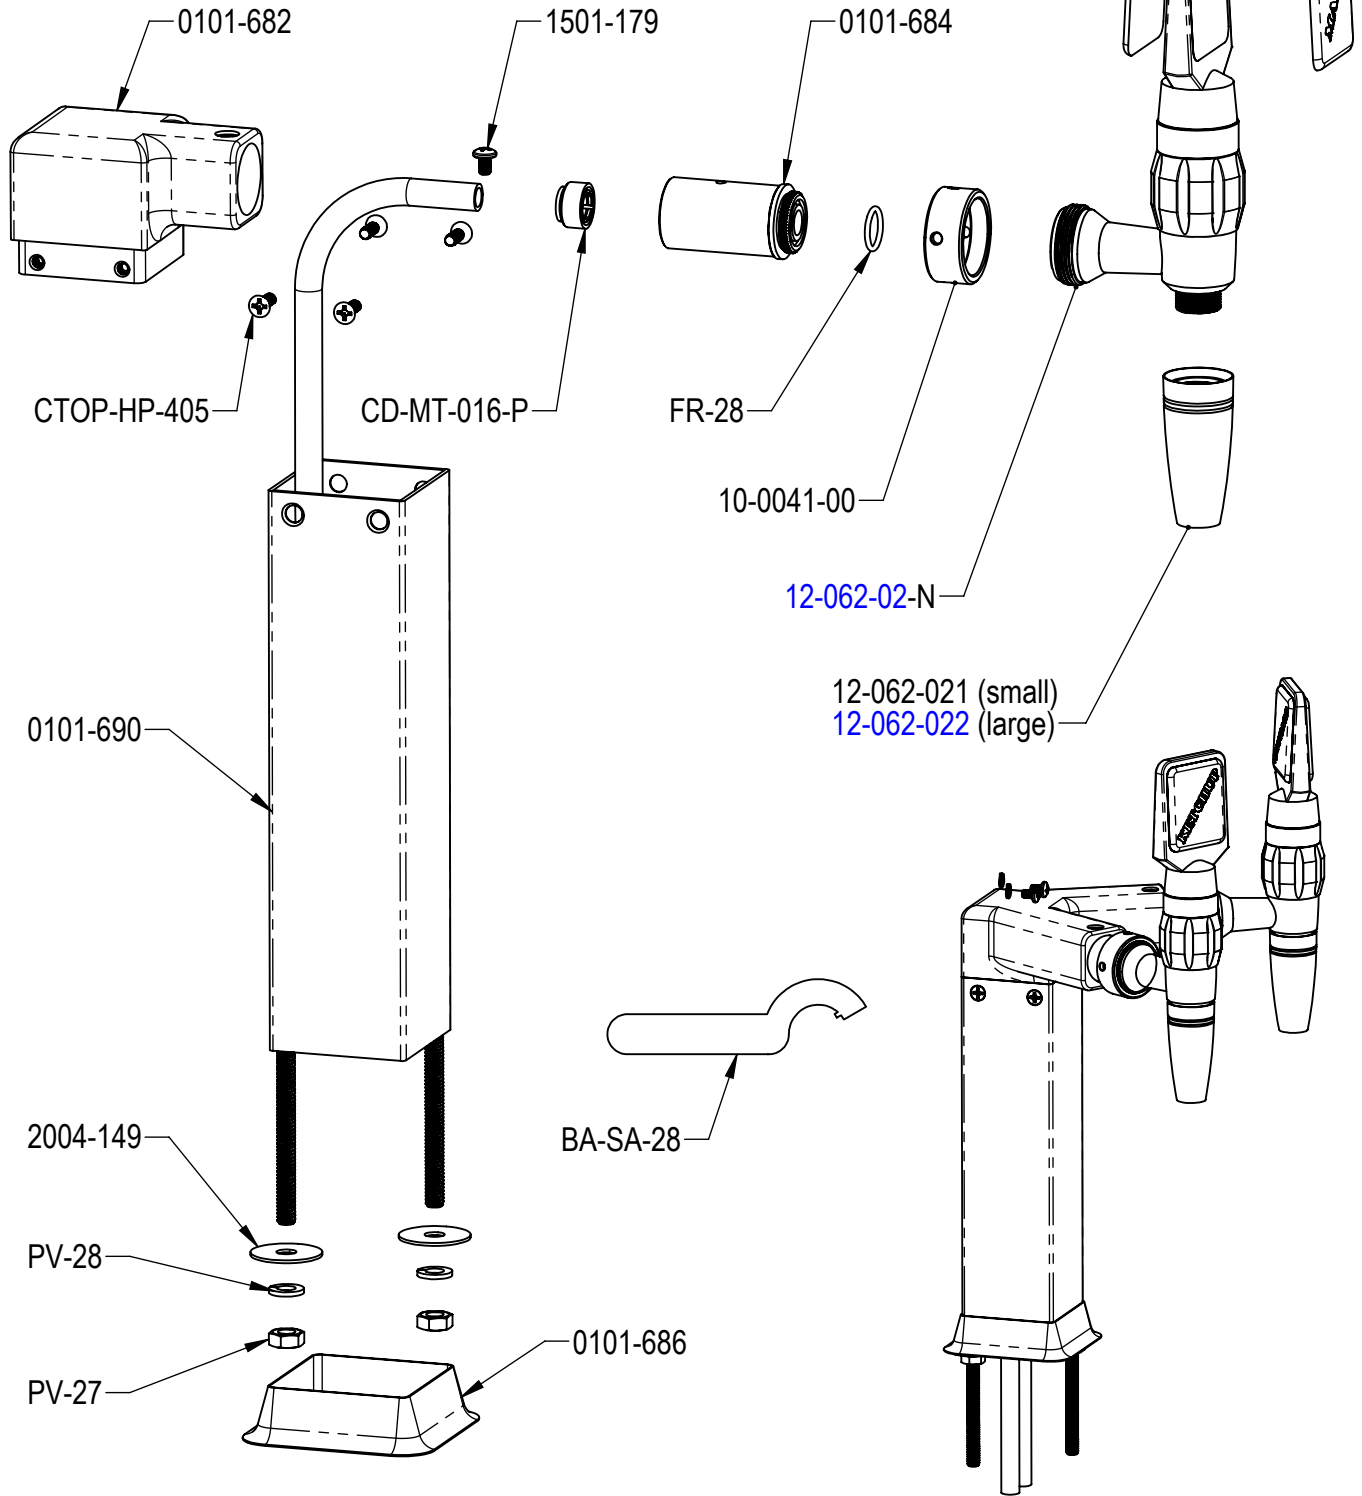

WB-ST-1 - Square Pedestal Tower, 1-product
 WB-ST-2 - Square Pedestal Tower, 2-products

19-420-0002 (Ketchup)
 19-420-0003 (Mustard)
 19-420-0004 (Mayo)

0101698.dwg Model WB-ST-1, -2 / 16 AUG 2017