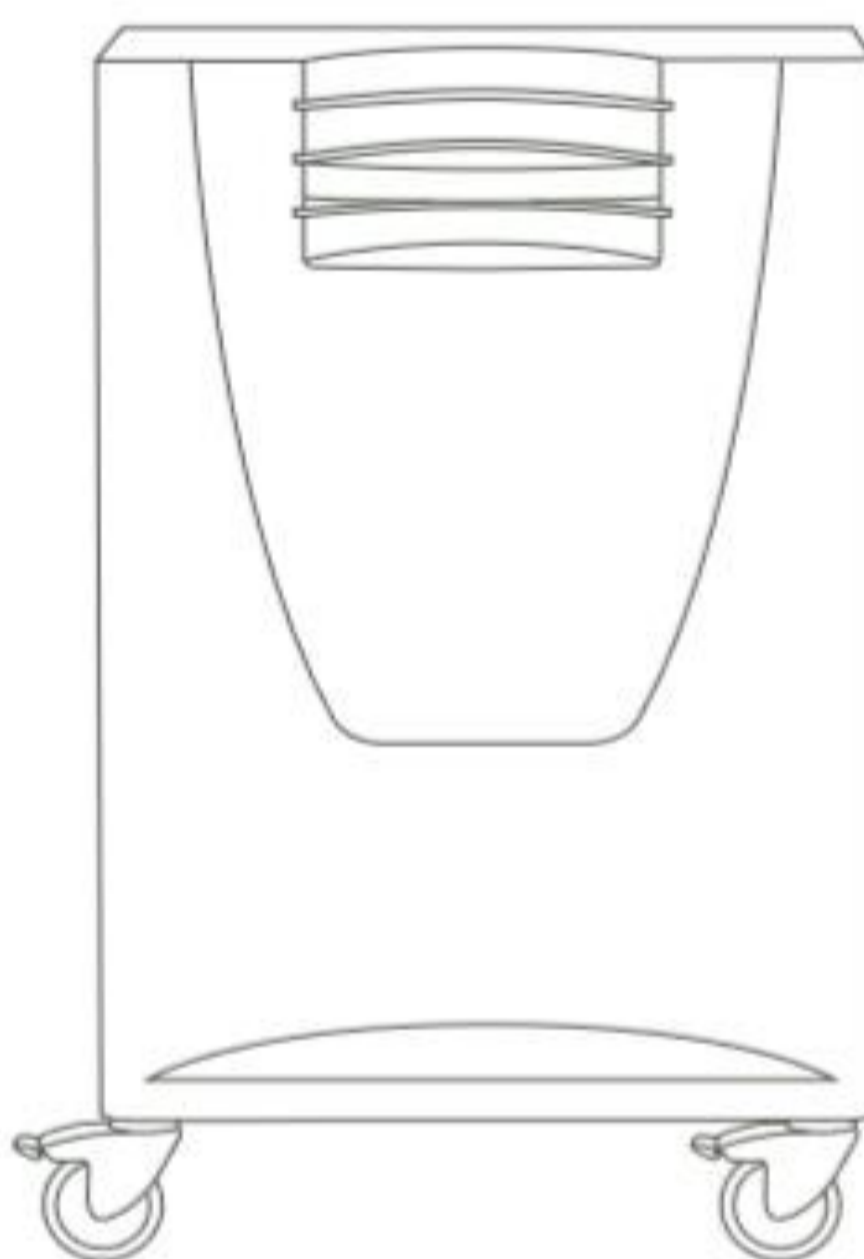

Podium

SPARE PARTS CATALOGUE

05/03/2018

www.zumex.com

SPARE PARTS CATALOGUE 2018

PODIUM

REF.	DESCRIPTION	COMPOSITION	FOTO
S3320010:00	STABILIZER ROD SET	Stabilizer rod + DIN 934 Nut + DIN 127 Washer <i>Valid for all Speed podium</i>	
S3320020:00	43 L. (11.35 GAL) PEEL BUCKET	43 L. peel bucket <i>Valid for all Stainless Steel podium, except the Speed Pro</i>	
S3320021:00	WASTE TROLLEY PRO PODIUM	Podium waste trolley+ D4x10 S.S Rivet (2units) + DIN 9021 Washer (2units) <i>Valid for Essential, Versatile and Speed PRO model podium</i>	
S3320022:00	COOLER PEEL BUCKET	Peel bucket Multibox 30 l <i>Valid for Speed Cooler and Speed Pro Cooler podium</i>	
S3320023:00	S PLUS WASTE CONTAINER	Podium S Plus waste bucket <i>Valid for Speed S Plus podium</i>	
S3320030:00	SET WHEEL WITHOUT BRAKE S.S PODIUM	Revolving wheel without brake + DIN 934 Nut (4units) + DIN 125 S.S Washer (4units) + DIN 127 Washer (4units) + DIN 912 Screw (4units) <i>Valid for all Stainless Steel podium</i>	
S3320031:00	SET WHEEL NO-BRAKE PODIUM COLOR	Revolving wheel without brake + DIN 934 Nut + DIN 439 Nut + DIN 912 Screw + DIN 125 Washer + DIN 6798 Washer <i>Valid for Essential and Versatile PRO model podium</i>	
S3320040:00	SET WHEEL WITH BRAKE PODIUM INOX	Revolving wheel with brake + DIN 934 Nut (4units) + DIN 125 S.S Washer (4units) + DIN 127 Washer (4units) + DIN 912 Screw (4units) <i>Valid for all Stainless Steel podium</i>	