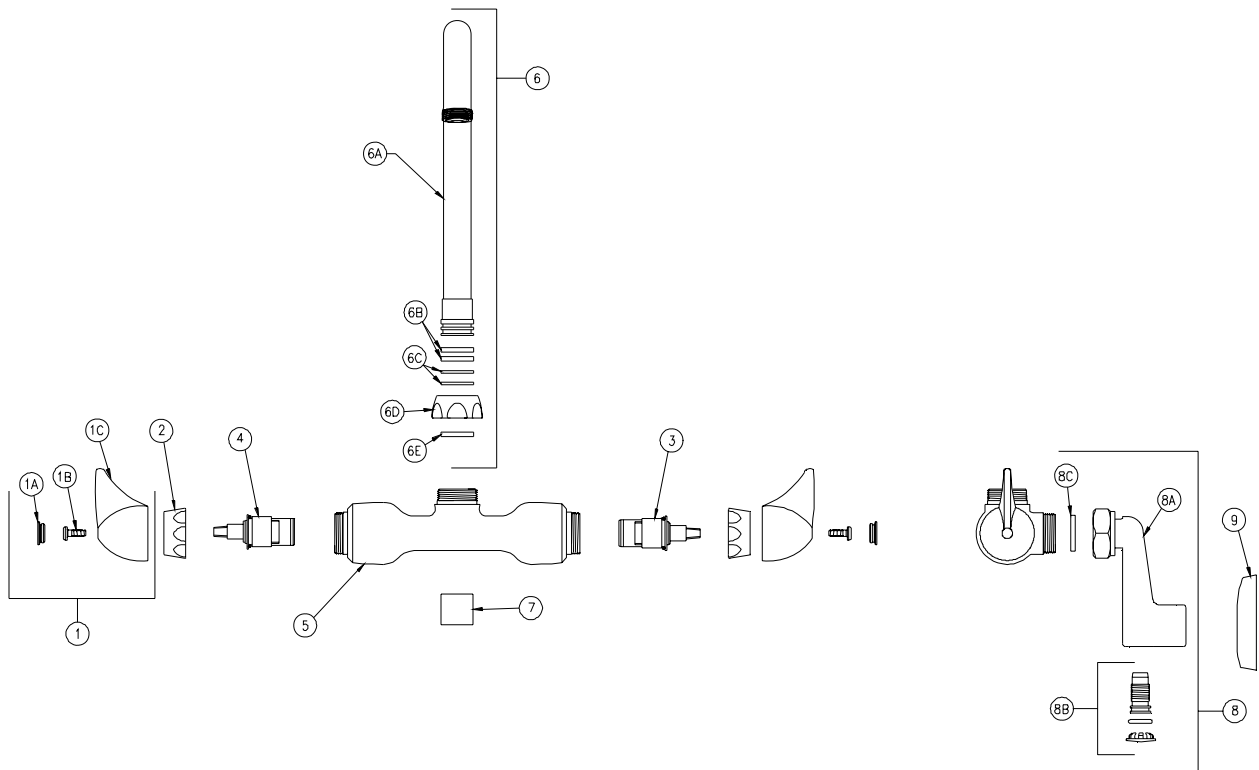

SERVICE SINK FAUCET

Z841A3-XL Parts List

Item	Part Number	Description	Qty.
1	G60515	Vandal-Resistant Metal Dome Lever Handles	1
1A	G60500	Hot/Cold Color-Coded Indexes	1
	59454001	Hot Index	1
	59454002	Cold Index	1
1B	62464001	10-32 Screw	2
1C	60514001	Dome Lever Handle	2
2	59523001	Handle Nut	2
3	59517006	Short Hot Cartridge	1
4	59517005	Short Cold Cartridge	1
5	59464005	Body	1
6	G67851	3-1/2" Centerline Gooseneck 'A' Spout Assembly	1
6A	92866001	3-1/2" centerline Gooseneck Spout	1
6B	58155018	O-Rings	2
6C	59666001	Plastic Split Washers (Swing)	2
6D	59435001	Spout Nut	1
6E	59436001	Spacer Washer (Rigid)	1
7	G63504	3/4"-27 Female Aerator	1
8	G67875	Long Supply Arm and Integral Stop Assembly	2
8A	N/A	Long Supply Arm	1
8B	N/A	Screwdriver Integral Stop Assembly	1
	N/A	Stop Plug	1
	N/A	O-Ring	1
	N/A	Hole Plug	1
8C	59748001	Gasket	1
9	G65300	Escutcheon Assembly	2