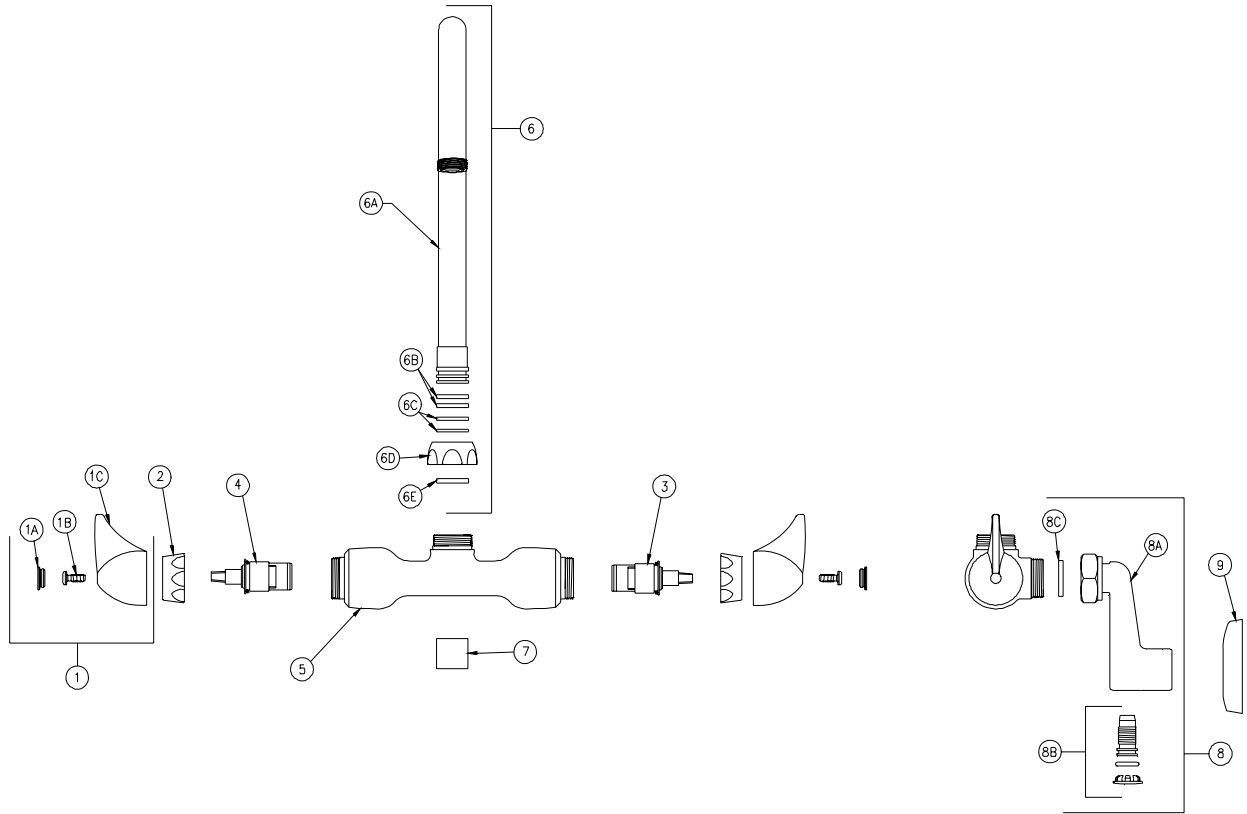

# SERVICE SINK FAUCET

## Z841B3-XL Parts List

Item	Part Number	Description	Qty.
1	G60515	Vandal-Resistant Metal Dome Lever Handles	1
1A	G60500	Hot/Cold Color-Coded Indexes	1
	59454001	Hot Index	1
	59454002	Cold Index	1
1B	62464001	10-32 Screw	2
1C	60514001	Dome Lever Handle	2
2	59523001	Handle Nut	2
3	59517006	Short Hot Cartridge	1
4	59517005	Short Cold Cartridge	1
5	59464005	Body	1
6	G67852	5-3/8" Centerline Gooseneck 'B' Spout Assembly	1
6A	92866002	5-3/8" centerline Gooseneck Spout	1
6B	58155018	O-Rings	2
6C	59666001	Plastic Split Washers (Swing)	2
6D	59435001	Spout Nut	1
6E	59436001	Spacer Washer (Rigid)	1
7	G63504	3/4"-27 Female Aerator	1
8	G67875	Long Supply Arm and Integral Stop Assembly	2
8A	N/A	Long Supply Arm	1
8B	N/A	Screwdriver Integral Stop Assembly	1
	N/A	Stop Plug	1
	N/A	O-Ring	1
	N/A	Hole Plug	1
8C	59748001	Gasket	1
9	G65300	Escutcheon Assembly	2