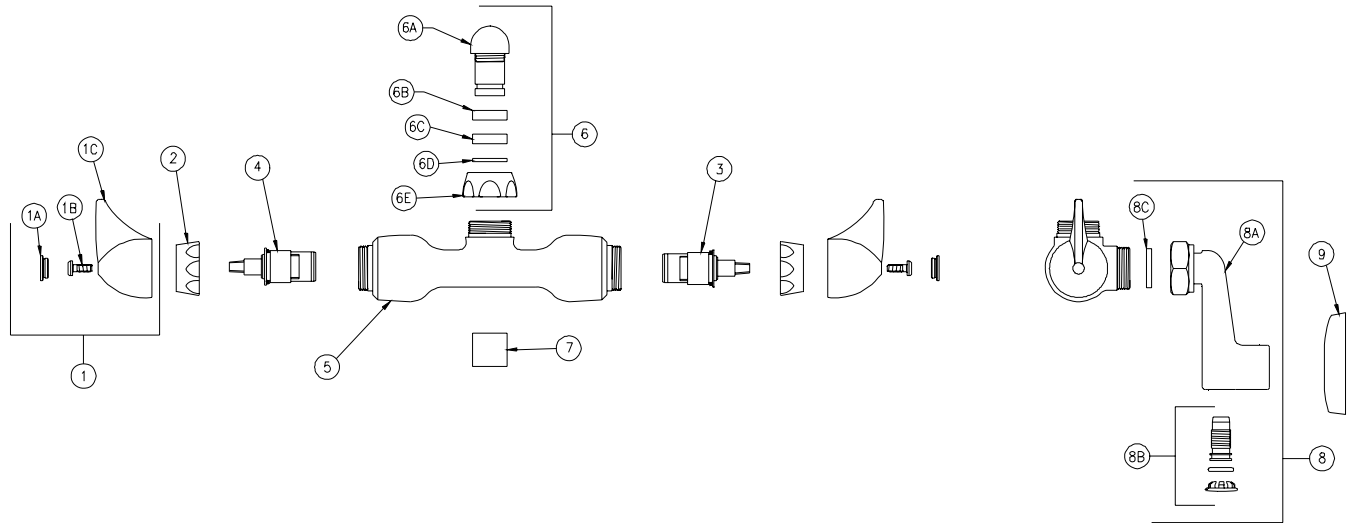

# SERVICE SINK FAUCET

## Z841F3-XL Parts List

Item	Part Number	Description	Qty.
1	G60515	Vandal-Resistant Metal Dome Lever Handles	1
1A	G60500	Hot/Cold Color-Coded Indexes	1
	59454001	Hot Index	1
	59454002	Cold Index	1
1B	62464001	10-32 Screw	2
1C	60514001	Dome Lever Handle	2
2	59523001	Handle Nut	2
3	59517006	Short Hot Cartridge	1
4	59517005	Short Cold Cartridge	1
5	59464005	Body	1
6	G67890	6" Cast Swing 'F' Spout Assembly	1
6A	59526003	6" Swing Spout	1
6B	59441001	Bearing Washer	1
6C	59459001	Spout Seal	1
6D	92937001	Retaining Ring	1
6E	59435001	Spout Nut	1
7	G63504	3/4"-27 Female Aerator	1
8	G67875	Long Supply Arm and Integral Stop Assembly	2
8A	N/A	Long Supply Arm	1
8B	N/A	Screwdriver Integral Stop Assembly	1
	N/A	Stop Plug	1
	N/A	O-Ring	1
	N/A	Hole Plug	1
8C	59748001	Gasket	1
9	G65300	Escutcheon Assembly	2