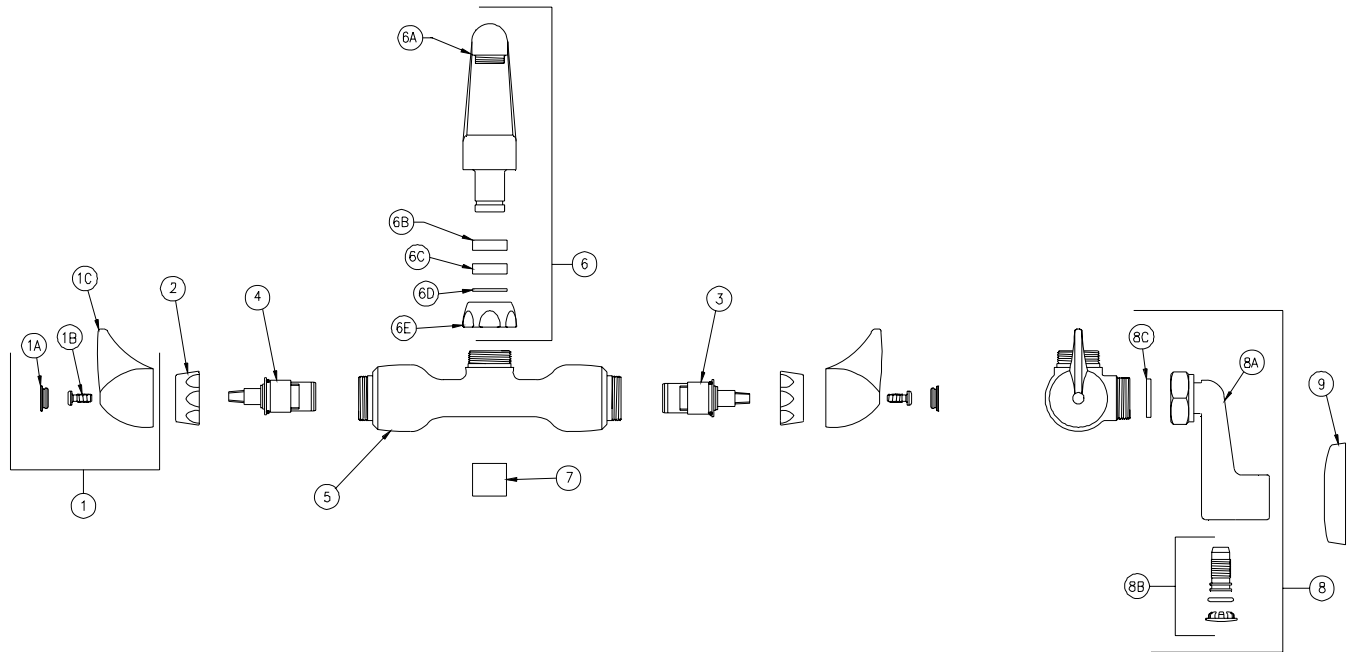

SERVICE SINK FAUCET

Z841G3-XL Parts List

Item	Part Number	Description	Qty.
1	G60515	Vandal-Resistant Metal Dome Lever Handles	1
1A	G60500	Hot/Cold Color-Coded Indexes	1
	59454001	Hot Index	1
	59454002	Cold Index	1
1B	62464001	10-32 Screw	2
1C	60514001	Dome Lever Handle	2
2	59523001	Handle Nut	2
3	59517006	Short Hot Cartridge	1
4	59517005	Short Cold Cartridge	1
5	59464005	Body	1
6	G67891	8" Swing 'G' Spout Assembly	1
6A	59527002	8" Swing Spout	1
6B	59441001	Bearing Washer	1
6C	59459001	Spout Seal	1
6D	92937001	Retaining Ring	1
6E	59435001	Spout Nut	1
7	G63504	3/4"-27 Female Aerator	1
8	G67875	Long Supply Arm and Integral Stop Assembly	2
8A	N/A	Long Supply Arm	1
8B	N/A	Screwdriver Integral Stop Assembly	1
	N/A	Stop Plug	1
	N/A	O-Ring	1
	N/A	Hole Plug	1
8C	59748001	Gasket	1
9	G65300	Escutcheon Assembly	2