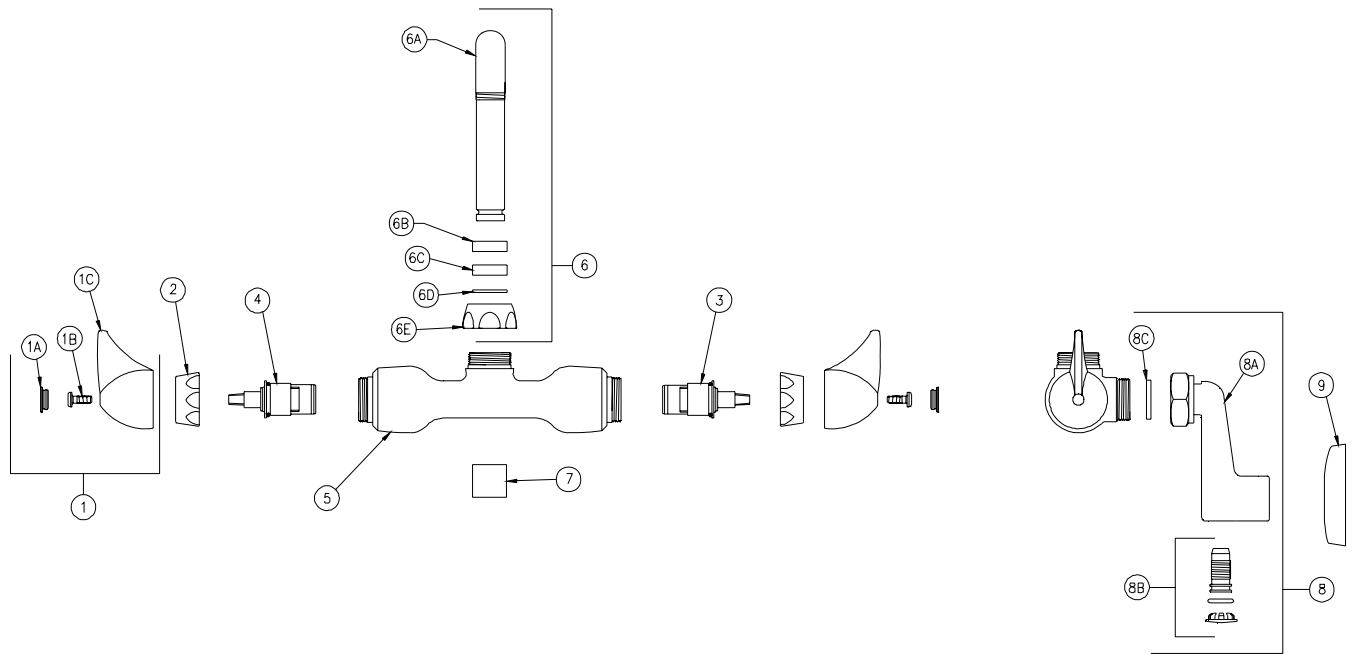

SERVICE SINK FAUCET

Z841H3-XL Parts List

Item	Part Number	Description	Qty.
1	G60515	Vandal-Resistant Metal Dome Lever Handles	1
1A	G60500	Hot/Cold Color-Coded Indexes	1
	59454001	Hot Index	1
	59454002	Cold Index	1
1B	62464001	10-32 Screw	2
1C	60514001	Dome Lever Handle	2
2	59523001	Handle Nut	2
3	59517006	Short Hot Cartridge	1
4	59517005	Short Cold Cartridge	1
5	59464005	Body	1
6	G67892	12" Tubular Swing 'H' Spout Assembly	1
6A	92955001	12" Swing Spout	1
6B	59441001	Bearing Washer	1
6C	59459001	Spout Seal	1
6D	92937001	Retaining Ring	1
6E	59435001	Spout Nut	1
7	G63504	3/4"-27 Female Aerator	1
8	G67875	Long Supply Arm and Integral Stop Assembly	2
8A	N/A	Long Supply Arm	1
8B	N/A	Screwdriver Integral Stop Assembly	1
	N/A	Stop Plug	1
	N/A	O-Ring	1
	N/A	Hole Plug	1
8C	59748001	Gasket	1
9	G65300	Escutcheon Assembly	2